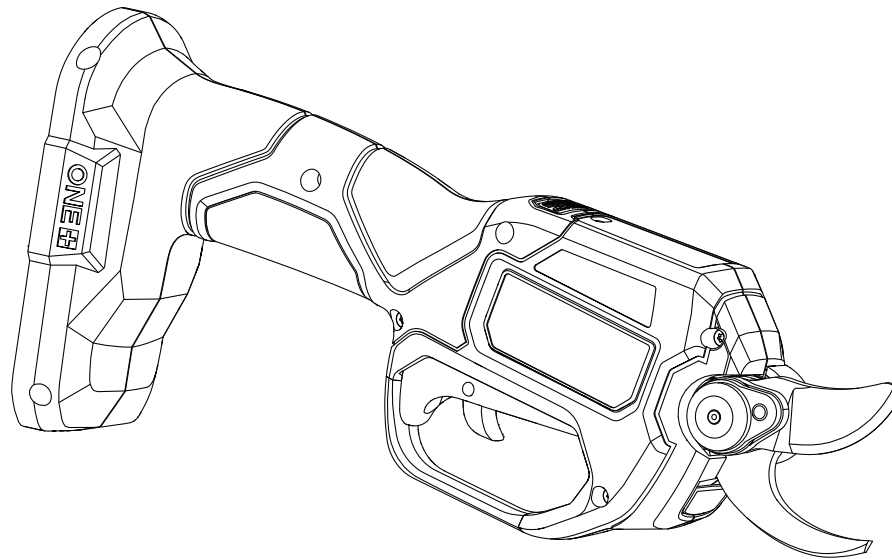

REPAIR SHEET

BRAND RYOBI		DESCRIPTION 18 Volt Pruning Shear
MODEL NO. P2505VNM	MFG. NO. 108248012	

TTI OUTDOOR POWER EQUIPMENT, INC.

P.O. Box 1288, Anderson, SC 29622 ■ 1-800-525-2579 ■ www.ryobitools.com

P2505VNM

PARTS LIST

KEY NO.	PART NO.	DESCRIPTION	QTY.
1	205843001	Handle Assembly (Inc. Key Nos. 14-18)	1
2	205844001	Circuit Board Assmby	1
3	904118001	Blade Sleeve	1
4	699837001	Spring	1
5	318640001	Trigger and Lock-Out Button Assembly	1
6	210627001	Motor and Gear Box Assembly	1
7	318642001	Knob Assembly	1
8	319129001	Blade Assembly	1
9	545634001	LED Cover	1
10	545635001	Logo Cover	1

KEY NO.	PART NO.	DESCRIPTION	QTY.
11	661205001	Screw (M2.6 x 6 mm, T8 Torx Pan Hd.)	2
12	660173005	Screw (M3 x 5 mm, Hex. Soc. Cap Hd.)	1
13	660203087	Screw (M3 x 12 mm, T10 Torx Pan Hd.)	7
14	941097054	Black Top Label	1
15	941110087	Data Label	1
16	941110089	Icon Label	1
17	941110092	QR Label	1
18	941110088	Warning Label	1
	Not Shown:		
	998000745	Operator's Manual	1