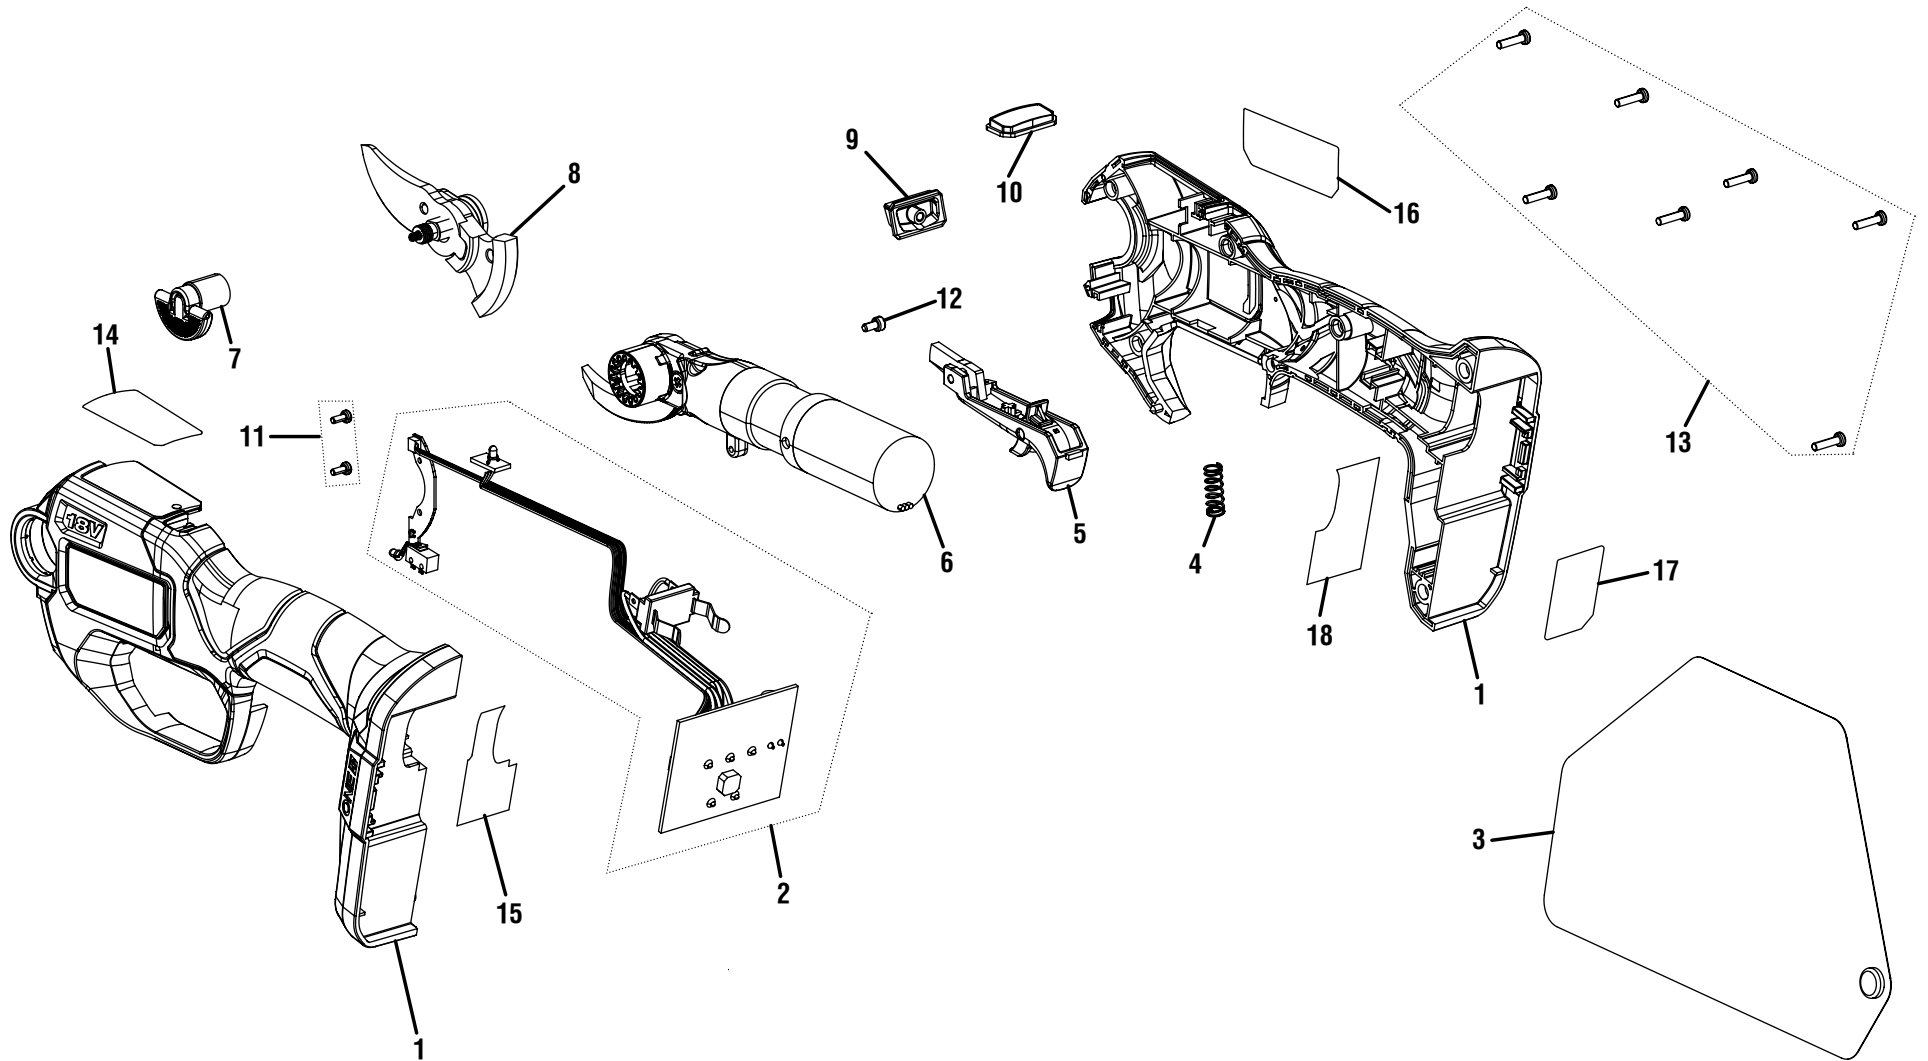

REPAIR SHEET

BRAND RYOBI		DESCRIPTION 18 Volt Pruning Shear
MODEL NO. P2505VNM	MFG. NO. 108248012	

TTI OUTDOOR POWER EQUIPMENT, INC.

P.O. Box 1288, Anderson, SC 29622 ■ 1-800-525-2579 ■ www.ryobitools.com

1-5-22 (Rev:01)

The model number and manufacturing location will be found on a label attached to the product. Always mention this information in all communications regarding this product and when ordering parts.

P2505VNM

PARTS LIST

KEY NO.	PART NO.	DESCRIPTION	QTY.
1	205843001	Handle Assembly (Inc. Key Nos. 14-18)	1
2	205844001	Circuit Board Assmby	1
3	904118001	Blade Sleeve	1
4	699837001	Spring	1
5	318640001	Trigger and Lock-Out Button Assembly	1
6	210627001	Motor and Gear Box Assembly	1
7	318642001	Knob Assembly	1
8	319129001	Blade Assembly	1
9	545634001	LED Cover	1
10	545635001	Logo Cover	1

KEY NO.	PART NO.	DESCRIPTION	QTY.
11	661205001	Screw (M2.6 x 6 mm, T8 Torx Pan Hd.)	2
12	660173005	Screw (M3 x 5 mm, Hex. Soc. Cap Hd.)	1
13	660203087	Screw (M3 x 12 mm, T10 Torx Pan Hd.)	7
14	941097054	Black Top Label	1
15	941110087	Data Label	1
16	941110089	Icon Label	1
17	941110092	QR Label	1
18	941110088	Warning Label	1
	Not Shown:		
	998000745	Operator's Manual	1