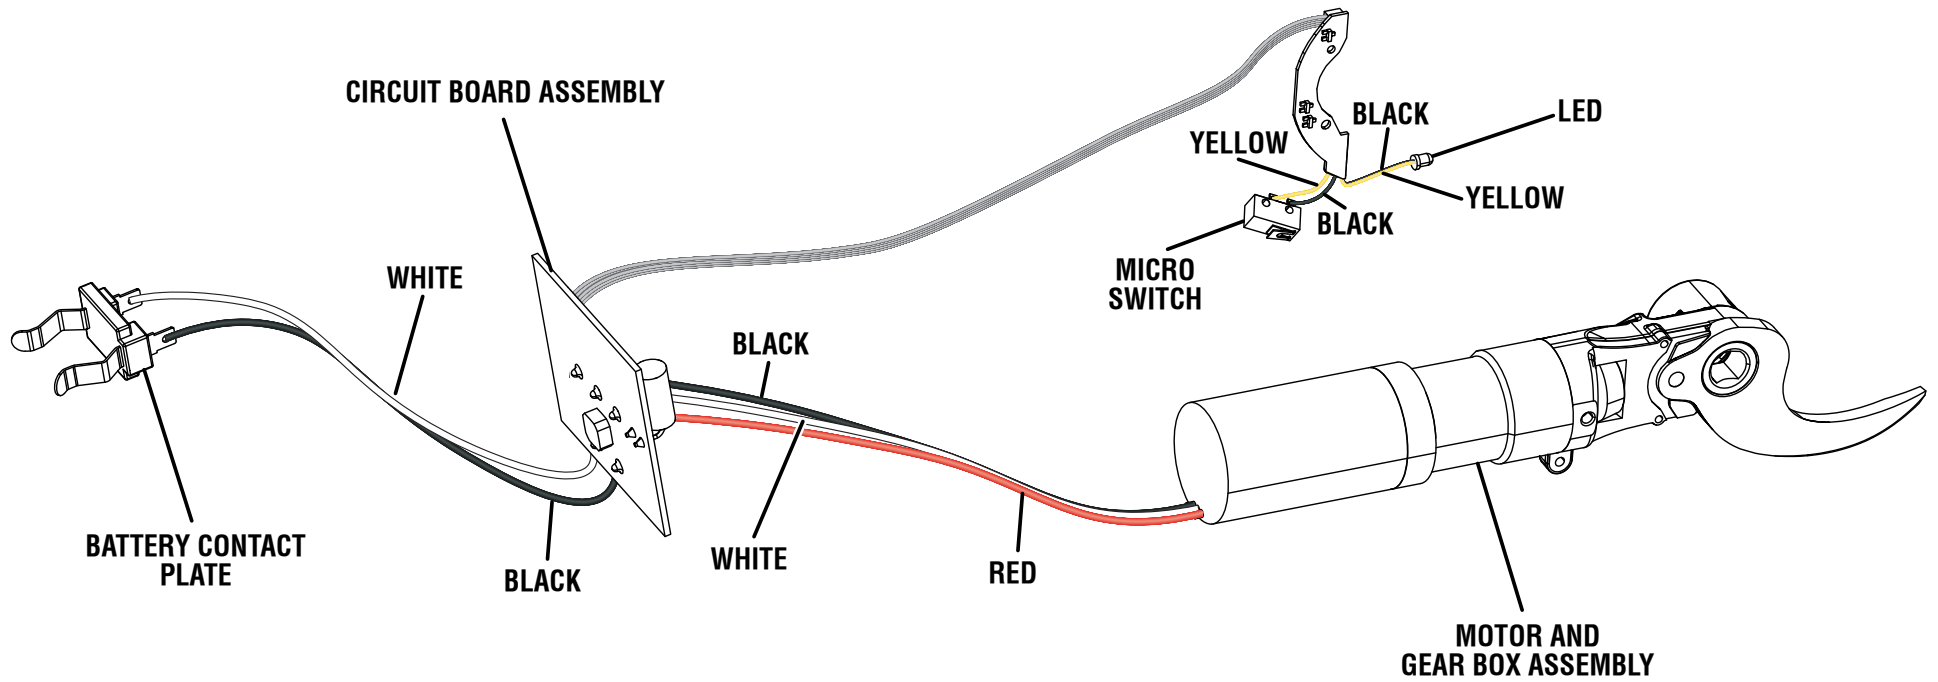

P2505VNM

PARTS LIST

KEY NO.	PART NO.	DESCRIPTION	QTY.
1	205843001	Handle Assembly (Inc. Key Nos. 14-18)	1
2	205844001	Circuit Board Assmby	1
3	904118001	Blade Sleeve	1
4	699837001	Spring	1
5	318640001	Trigger and Lock-Out Button Assembly	1
6	210627001	Motor and Gear Box Assembly	1
7	318642001	Knob Assembly	1
8	319129001	Blade Assembly	1
9	545634001	LED Cover	1
10	545635001	Logo Cover	1

KEY NO.	PART NO.	DESCRIPTION	QTY.
11	661205001	Screw (M2.6 x 6 mm, T8 Torx Pan Hd.)	2
12	660173005	Screw (M3 x 5 mm, Hex. Soc. Cap Hd.)	1
13	660203087	Screw (M3 x 12 mm, T10 Torx Pan Hd.)	7
14	941097054	Black Top Label	1
15	941110087	Data Label	1
16	941110089	Icon Label	1
17	941110092	QR Label	1
18	941110088	Warning Label	1
	Not Shown:		
	998000745	Operator's Manual	1