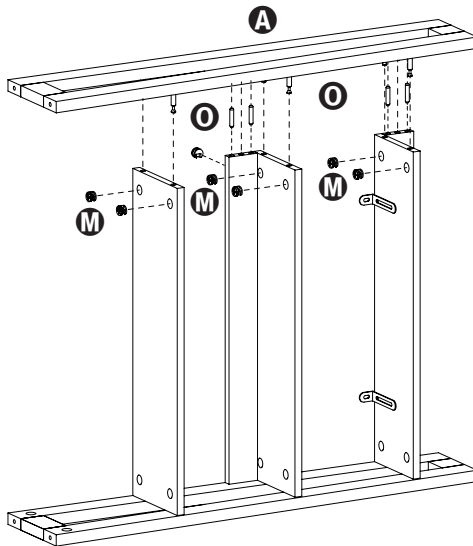

BTH-08794

bathroom space saver

22.4" L x 7.5" W x 65.6" H

PARTS LIST

PART/ILLUSTRATION	(QTY)	DESCRIPTION
A 	(1)	upper left side frame
B 	(1)	upper right side frame
C 	(2)	rear bars
D 	(1)	shelf
E 	(1)	shelf
F 	(1)	shelf
G 	(1)	shelf
H 	(1)	rear board
I 	(1)	cross bar
J 	(1)	lower left side frame
K 	(1)	lower right side frame

PARTS LIST

PART/ILLUSTRATION	(QTY)	DESCRIPTION
L 	(24)	cam lock screws
M 	(32)	cam lock nuts
N 	(4)	cam lock bolts
O 	(8)	wooden dowels
P 	(2)	safety brackets
Q 	(2)	anchors
R 	(2)	small screws
S 	(2)	medium screws

ASSEMBLY

ASSEMBLY

4

5

ASSEMBLY

6

7

ASSEMBLY