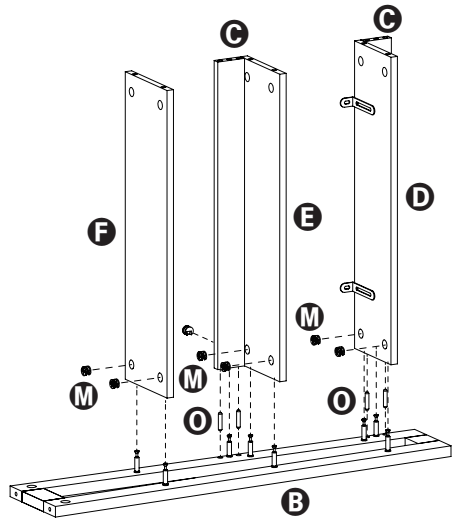

BTH-08794

bathroom space saver

22.4" L x 7.5" W x 65.6" H

PARTS LIST

PART/ILLUSTRATION	(QTY)	DESCRIPTION
A 	(1)	upper left side frame
B 	(1)	upper right side frame
C 	(2)	rear bars
D 	(1)	shelf
E 	(1)	shelf
F 	(1)	shelf
G 	(1)	shelf
H 	(1)	rear board
I 	(1)	cross bar
J 	(1)	lower left side frame
K 	(1)	lower right side frame

PARTS LIST

PART/ILLUSTRATION	(QTY)	DESCRIPTION
L 	(24)	cam lock screws
M 	(32)	cam lock nuts
N 	(4)	cam lock bolts
O 	(8)	wooden dowels
P 	(2)	safety brackets
Q 	(2)	anchors
R 	(2)	small screws
S 	(2)	medium screws

ASSEMBLY

ASSEMBLY

4

5

ASSEMBLY

6

7

ASSEMBLY