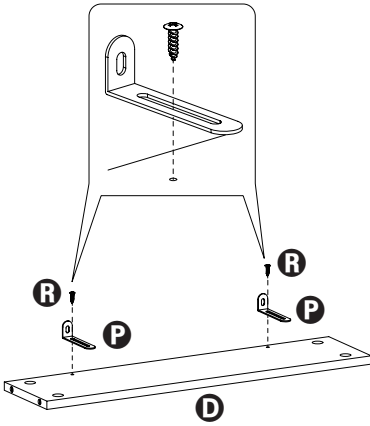

BTH-08794

bathroom space saver

22.4" L x 7.5" W x 65.6" H

PARTS LIST

PART/ILLUSTRATION	(QTY)	DESCRIPTION
A 	(1)	upper left side frame
B 	(1)	upper right side frame
C 	(2)	rear bars
D 	(1)	shelf
E 	(1)	shelf
F 	(1)	shelf
G 	(1)	shelf
H 	(1)	rear board
I 	(1)	cross bar
J 	(1)	lower left side frame
K 	(1)	lower right side frame

PARTS LIST

PART/ILLUSTRATION	(QTY)	DESCRIPTION
L 	(24)	cam lock screws
M 	(32)	cam lock nuts
N 	(4)	cam lock bolts
O 	(8)	wooden dowels
P 	(2)	safety brackets
Q 	(2)	anchors
R 	(2)	small screws
S 	(2)	medium screws

ASSEMBLY

ASSEMBLY

4

5

ASSEMBLY

6

7

ASSEMBLY