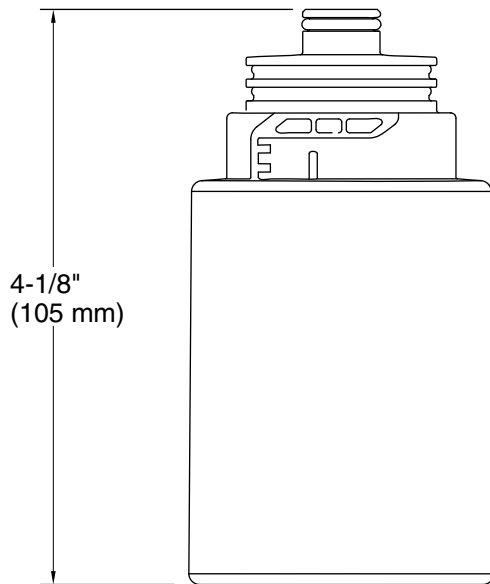

Technical Information

All product dimensions are nominal.

Drain included: No