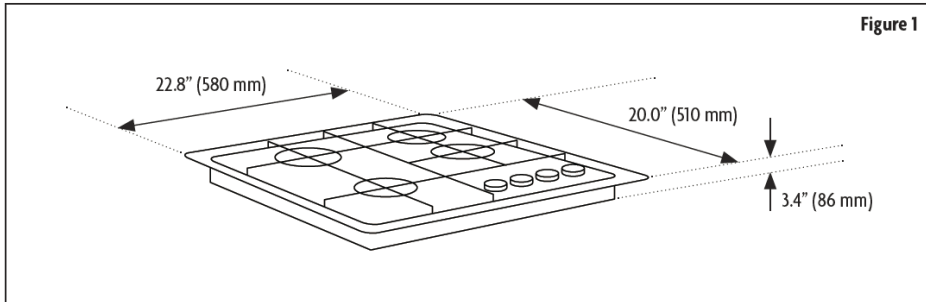

MCSCTG24S

SPECIFICATIONS

Height	3.4" (86 mm)	
Width	22.8" (580 mm)	
Depth	20.0" (510 mm)	
BTU	Left Front Burner - Triple Ring	16000 BTU
	Left Rear Burner - Semi Rapid Burner	6800 BTU
	Right Rear Burner - Semi Rapid Burner	6800 BTU
	Right Front Burner - Auxiliary Burner	5000 BTU

▲ NOTE: If the cooktop is installed over 2000 feet (610 meter), there would be 4% of de-rate per 1000 feet.

Nominal values BTU/h from 0 to 2000 feet (610 meter)	Elevation from 2000 feet (610 meter) to 4000 feet (1220 meter)	Elevation from 4000 feet (1220 meter) to 6000 feet (1829 meter)	Elevation from 6000 feet (1829 meter) to 8000 feet (2438 meter)	Elevation from 28000 feet (2438 meter) to 10000 feet (3048 meter)
40300	37076	34109	31381	28870