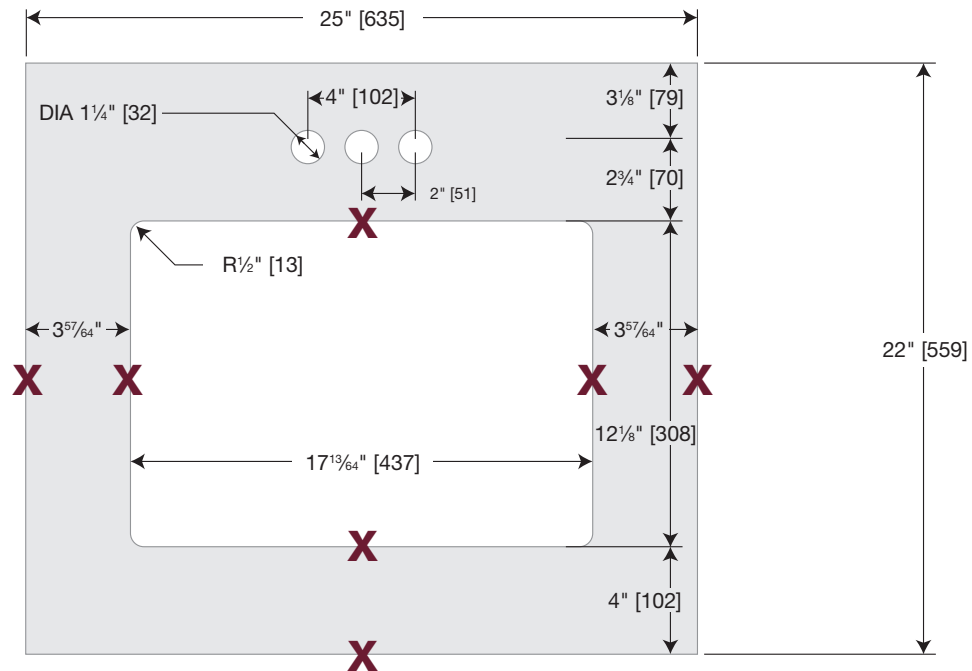

25" x 22" Vanity Top with Flat Edge Profile

Trough bowl and 4" faucet spread

Backsplash: 25" x 4" x 3/4"

Vanity Top: 25" x 22" x 3/4"