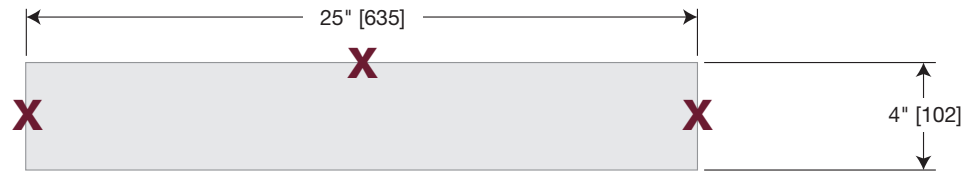

25" x 22" Vanity Top with Flat Edge Profile

Trough bowl and 4" faucet spread

Backsplash: 25" x 4" x 3/4"

Vanity Top: 25" x 22" x 3/4"