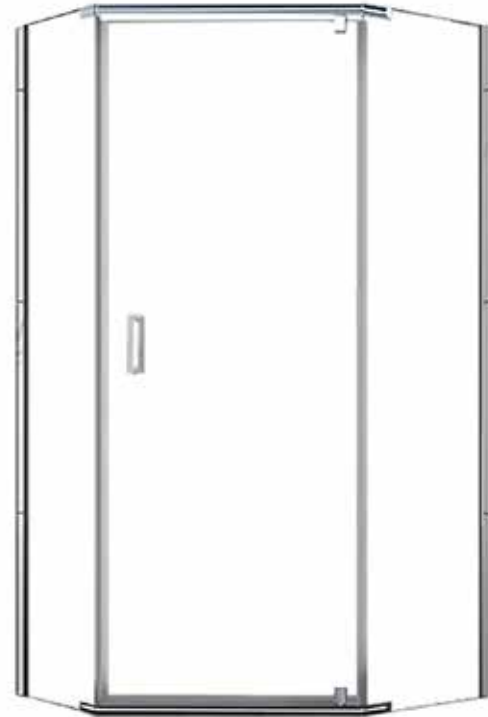

FRAMELESS NEO-ANGLE SHOWER DOOR

Model #: CVNA0674-CL-SV

FITS CENTERLINE 23-1/8" x 24-3/8" x 23-1/8" & 74"H

Clear Glass

Silver Finish

1/4" tempered safety glass

An anodized aluminum frame

Stylish 8" back-to-back handle

Easy installation - no cutting necessary

Full length magnetic strike for ultimate water seal

Reversible left or right hand swing

Convenient 71-5/8" walk through height

Sizing to coordinate with most
42" Neo-Angle bases

H2OFF® Clean Glass Technology is applied
to the inside surface of the glass

Backed by a 10-Year Warranty