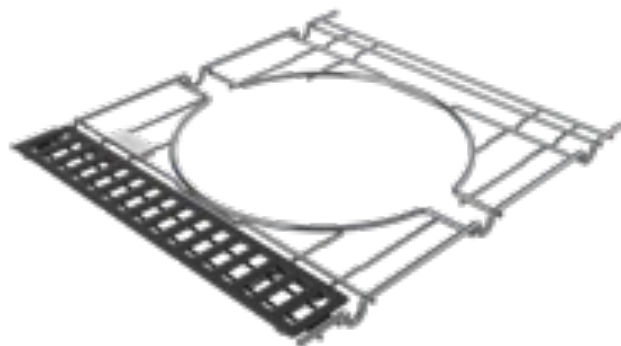

WEBER CRAFTED Frame Kit

PRODUCT COPY

Bring your kitchen outside, and create food never thought possible in your grill, with the WEBER CRAFTED Outdoor Kitchen Collection. Simply replace your right-side cooking grate with the WEBER CRAFTED Frame to unlock new grilling possibilities.

65 CHARACTER COUNT BULLETS (ex: HOME DEPOT, LOWES)

- Frame Kit is required to use most WEBER CRAFTED grillware
- Sits under the right-side cooking grate when not in use
- Confirm that your grill is compatible with WEBER CRAFTED

LONGER CHARACTER COUNT BULLETS (AMAZON, ETC) & BELOW THE FOLD

- Create food never thought possible in a grill with the WEBER CRAFTED Outdoor Kitchen Collection.
- WEBER CRAFTED grates and frame are required for use. Please confirm that your grill is WEBER CRAFTED compatible.
- Sits under the right-side cooking grate when not in use. When you're ready to cook using the frame, simply remove the grate.
- Explore the entire WEBER CRAFTED Outdoor Kitchen Collection - roast, bake, griddle, sear, crisp with grillware custom made to fit WEBER grills.

SPECS

Size (GENESIS 2016+)	Assembled: 1.01" H x 16.78" W x 18.9" D Frame: 0.95" H x 16.78" W x 18.9" D Spacer: 0.68" H x 1.2" W x 16.1" D
Size (Spirit 2016+ & SmokeFire)	Assembled: 1.01" H x 16.78" W x 17.5" D Frame: 0.95" H x 17.5" W x 16.78" D Spacer: 0.51" H x 16.1" W x 2.65" D
Material	Frame: Plated steel Spacer: Porcelain-enameled cast iron
Dishwasher safe	Frame: Yes Spacer: Yes
Warranty:	• 2 year