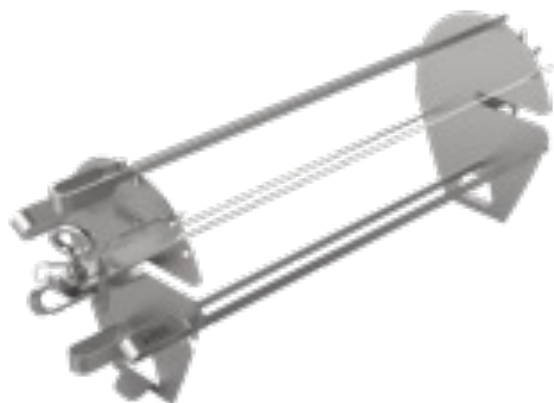

WEBER CRAFTED Rotisserie Skewer Set

PRODUCT COPY

Bring your kitchen outside, and create food never thought possible in your grill, with the WEBER CRAFTED Outdoor Kitchen Collection. Simply slide the WEBER CRAFTED Rotisserie Skewer Set onto the rotisserie spit in your grill to make savory, evenly cooked kebab combinations such as chicken, shrimp, veggies, and fruit. Grill rotisserie unit required for use.

65 CHARACTER COUNT BULLETS (ex: HOME DEPOT, LOWES)

- 16-in. skewers slowly rotate for even cooking
- Simply slides onto the rotisserie spit
- Dishwasher safe, stainless-steel construction
- Grill rotisserie unit required for use

LONGER CHARACTER COUNT BULLETS (AMAZON, ETC) & BELOW THE FOLD

- Create food never thought possible in a grill with the WEBER CRAFTED Outdoor Kitchen Collection Rotisserie Skewer Set.
- Load tons veggies and meats on the large 16-in. skewers, which slowly rotate for evenly cooked results.
- Simply slide the skewers onto the rotisserie spit for quick and easy set up, so you're enjoying delicious kebabs in no time.
- Built for long-lasting durability, the skewers are made from high-grade stainless steel and are dishwasher safe.
- Grill rotisserie is required to unlock all of the culinary possibilities of the Rotisserie Skewer Set.
- Explore the entire WEBER CRAFTED Outdoor Kitchen Collection - roast, bake, griddle, sear, crisp with grillware custom made to fit WEBER grills.

SPECS

# of skewers	6
Skewer length	16-in.
Material	Stainless steel
Dishwasher safe	Yes
Fits	GENESIS SPIRIT SUMMIT WEBER 22" charcoal grills
Warranty:	• 2 year