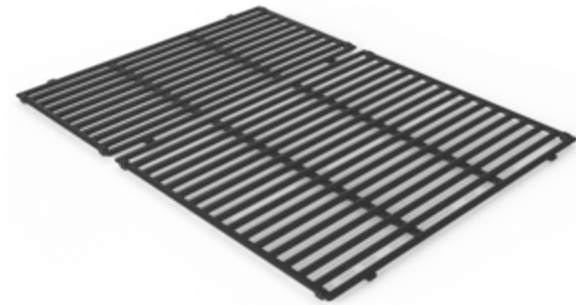

WEBER CRAFTED Cooking Grates

PRODUCT COPY

Bring your kitchen outside, and create food never thought possible in your grill, with the WEBER CRAFTED Outdoor Kitchen Collection. Simply replace your existing cooking grates with the WEBER CRAFTED cooking grates and unlock the possibilities with custom fit grillware. WEBER CRAFTED frame kit also required to use WEBER CRAFTED grillware.

65 CHARACTER COUNT BULLETS (ex: HOME DEPOT, LOWES)

SEE FOLLOWING PAGES FOR INDIVIDUAL GRATES

LONGER CHARACTER COUNT BULLETS (AMAZON, ETC) & BELOW THE FOLD

SEE FOLLOWING PAGES FOR INDIVIDUAL GRATES

SPECS

SEE FOLLOWING PAGES FOR
INDIVIDUAL GRILL SPECS