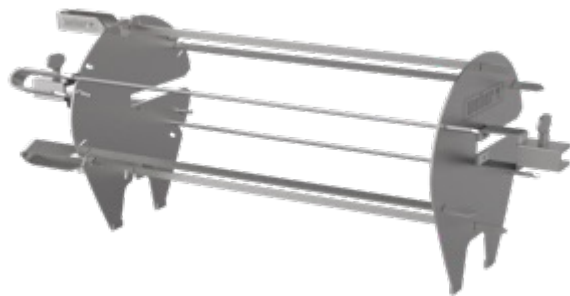

# 2022 WEBER CRAFTED Grillware

**Griddle**

**Dual-Sided Sear Grate**

**Grilling Basket**

**Rotisserie Skewers**

**Pizza Stone**

.COM RETAILER COPY