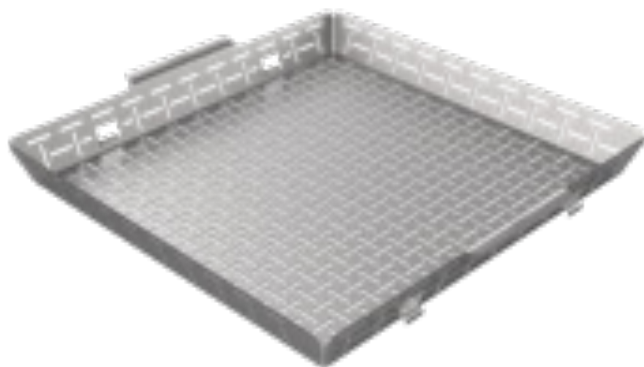

WEBER CRAFTED Grilling Basket

PRODUCT COPY

Bring your kitchen outside, and create food never thought possible in your grill, with the WEBER CRAFTED Outdoor Kitchen Collection. Simply replace your right-side cooking grate with the WEBER CRAFTED Grilling Basket to perfectly caramelize veggies, delicate seafood, and smaller pieces of meat. WEBER CRAFTED compatible grill, frame, and cooking grates required for use.

65 CHARACTER COUNT BULLETS (ex: HOME DEPOT, LOWES)

- Roast small, delicate food without it falling through the grate
- WEBER CRAFTED frame and grates required
- Helps with heat circulation for perfectly roasted veggies
- Dishwasher safe, stainless-steel construction
- Confirm that your grill is compatible with WEBER CRAFTED

LONGER CHARACTER COUNT BULLETS (AMAZON, ETC) & BELOW THE FOLD

- Create food never thought possible in a grill with the WEBER CRAFTED Outdoor Kitchen Collection Roasting Basket.
- Designed to perfectly roast small, delicate food without it falling through the grates.
- WEBER CRAFTED grates and frame are required for use. Please confirm that your grill is WEBER CRAFTED compatible.
- Designed for efficient heat circulation so that veggies are evenly and thoroughly roasted.
- Made from highly durable stainless steel that is also dishwasher safe.
- Explore the entire WEBER CRAFTED Outdoor Kitchen Collection - roast, bake, griddle, sear, crisp with grillware custom made to fit WEBER grills.

SPECS

Size	2" H x 17.2" W x 16.3" D
Material	Stainless steel
Dishwasher safe	Yes
Fits	GENESIS 2016+ SPIRIT 2016+ SMOKEFIRE

Warranty:

- 2 year