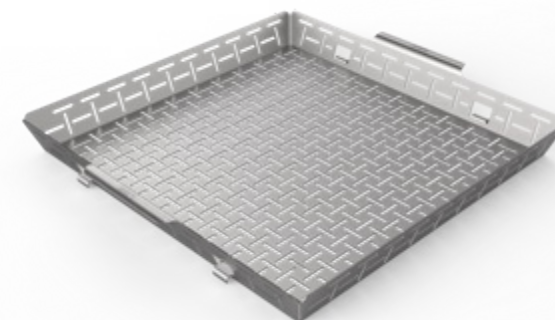

# 2022 WEBER CRAFTED Grillware

**Griddle**

**Dual-Sided Sear Grate**

**Grilling Basket**

**Rotisserie Skewers**

**Pizza Stone**

.COM RETAILER COPY