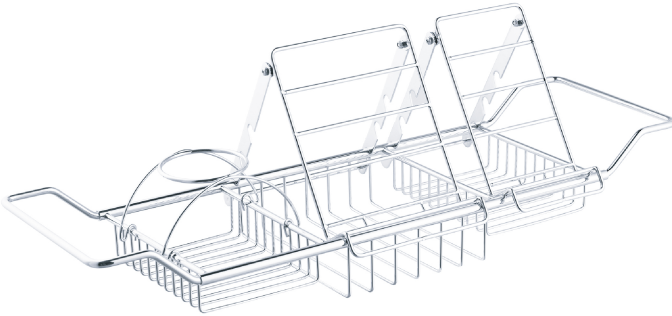

WOODBIDGE®

MODEL#: **Bathcad- BN/CH/MB/BG**
PRODUCT SPECIFICATION SHEET

DESCRIPTION:

Stainless Steel Bath Caddy

WATER FLOW RATE (If applicable):

Not Applicable

AVAILABLE FINISHES:

Brushed Nickel, Chrome, Matte Black, Brushed Gold

Note:

Photo above and Drawing below shows overall style of the product. Please choose the finish that match your home's existing Decor.