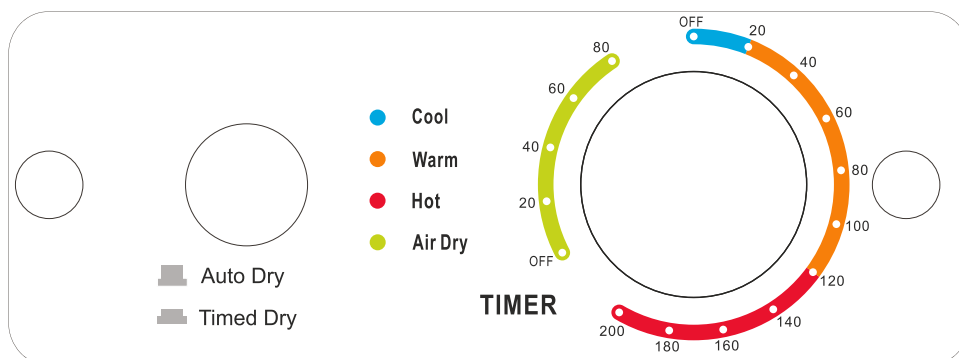

Deco Appliances • 10216 Georgibelle Drive, Suite 900D Houston TX 77043-5249

Toll Free: 800-935-1955 Fax: 832-202-2732 www.DecoAppliances.com

• E-Mail: mail@DecoAppliances.com

Updated: 09-24-2018

Document#:SSEQ0403WS0023