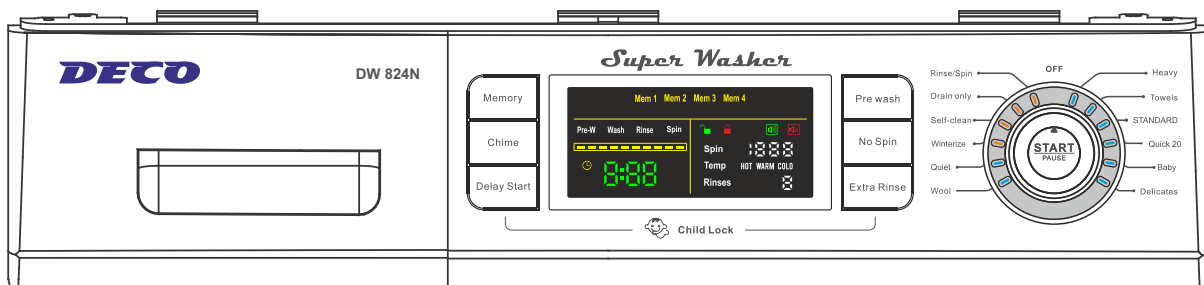

Deco Appliances • 10216 Georgibelle Drive, Suite 900D Houston TX 77043-5249

Toll Free: 800-935-1955 Fax: 832-202-2732 www.DecoAppliances.com

• E-Mail: mail@DecoAppliances.com

Updated: 09-24-2018

Document#:SSEQ0403WS0023