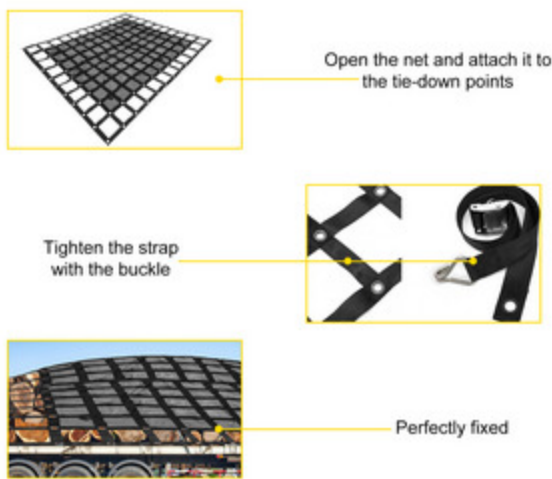

ADJUSTABLE S-HOOK STRAPS

11 in - 39 in / 28 cm - 100 cm
Four Adjustable Elastic Straps

6 X 4.7 FT LOADING NET

High Strength Material

Constructed of high strength industrial grade polyester and iron hardware with zinc plate, this cargo net is designed for long-term use.

Adjustable S-Hook Straps

4 S-Hook straps have an adjustable length from 28 cm/11 in to 100 cm/39 in. Tie-down your cargo at multiple locations.

Loading Net 8x6.7 ft

This heavy-duty cargo net can be used as a hammock or ceiling net to hold items up and out of the way in your garage. Don't exceed 500 kg/1100 lbs.

EASY OPERATION

Easy Operation

Attach the truck bed cargo net to the tie-down points in your truck, and tighten the strap with the cam buckle to secure your cargo.

INTEGRATED WEBBING & MESH

Integrated Webbing & Mesh

Specifications

- Material: polyester
- Net Size: 8x6.7 ft/244X205 cm
- Square Hole Size: 6x6 in/15x15 cm
- Mesh Size: 6.7x5.4 ft/204x165 cm
- Length of 4 S-Hook Straps: 28-100 cm/11-39 in
- Capacity: 500 kg/1100 lbs
- Max. Breaking Strength: 2 T/4400 lbs