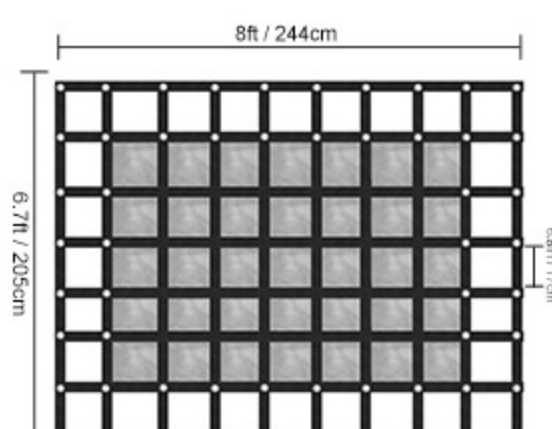

Specifications

- Material: polyester
- Net Size: 8x6.7 ft/244X205 cm
- Square Hole Size: 6x6 in/15x15 cm
- Mesh Size: 6.7x5.4 ft/204x165 cm
- Length of 4 S-Hook Straps: 28-100 cm/11-39 in
- Capacity: 500 kg/1100 lbs
- Max. Breaking Strength: 2 T/4400 lbs