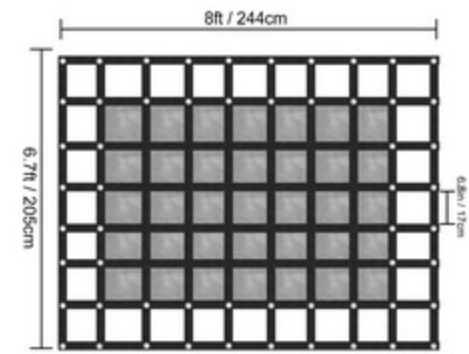

ADJUSTABLE S-HOOK STRAPS

11 in - 39 in / 28 cm - 100 cm
Four Adjustable Elastic Straps

6 X 4.7 FT LOADING NET

High Strength Material

Constructed of high strength industrial grade polyester and iron hardware with zinc plate, this cargo net is designed for long-term use.

Specifications

- Material: polyester
- Net Size: 8x6.7 ft/244X205 cm
- Square Hole Size: 6x6 in/15x15 cm
- Mesh Size: 6.7x5.4 ft/204x165 cm
- Length of 4 S-Hook Straps: 28-100 cm/11-39 in
- Capacity: 500 kg/1100 lbs
- Max. Breaking Strength: 2 T/4400 lbs