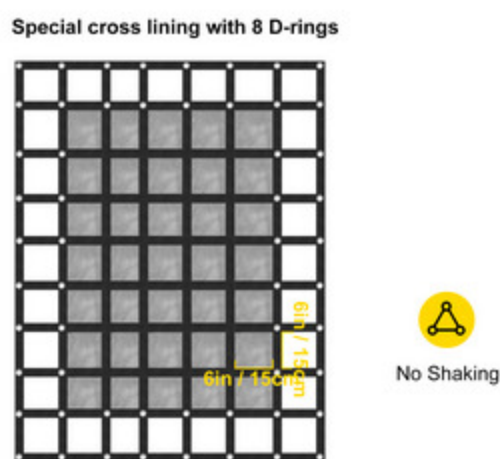

ADJUSTABLE S-HOOK STRAPS

11 in - 39 in / 28 cm - 100 cm
Four Adjustable Elastic Straps

6 X 4.7 FT LOADING NET

High Strength Material

Constructed of high strength industrial grade polyester and iron hardware with zinc plate, this cargo net is designed for long-term use.

Adjustable S-Hook Straps

4 S-Hook straps have an adjustable length from 28 cm/11 in to 100 cm/39 in. Tie-down your cargo at multiple locations.

Loading Net 8x6.7 ft

This heavy-duty cargo net can be used as a hammock or ceiling net to hold items up and out of the way in your garage. Don't exceed 500 kg/1100 lbs.

EASY OPERATION

Easy Operation

Attach the truck bed cargo net to the tie-down points in your truck, and tighten the strap with the cam buckle to secure your cargo.

INTEGRATED WEBBING & MESH

Integrated Webbing & Mesh

Specifications

- Material: polyester
- Net Size: 8x6.7 ft/244X205 cm
- Square Hole Size: 6x6 in/15x15 cm
- Mesh Size: 6.7x5.4 ft/204x165 cm
- Length of 4 S-Hook Straps: 28-100 cm/11-39 in
- Capacity: 500 kg/1100 lbs
- Max. Breaking Strength: 2 T/4400 lbs