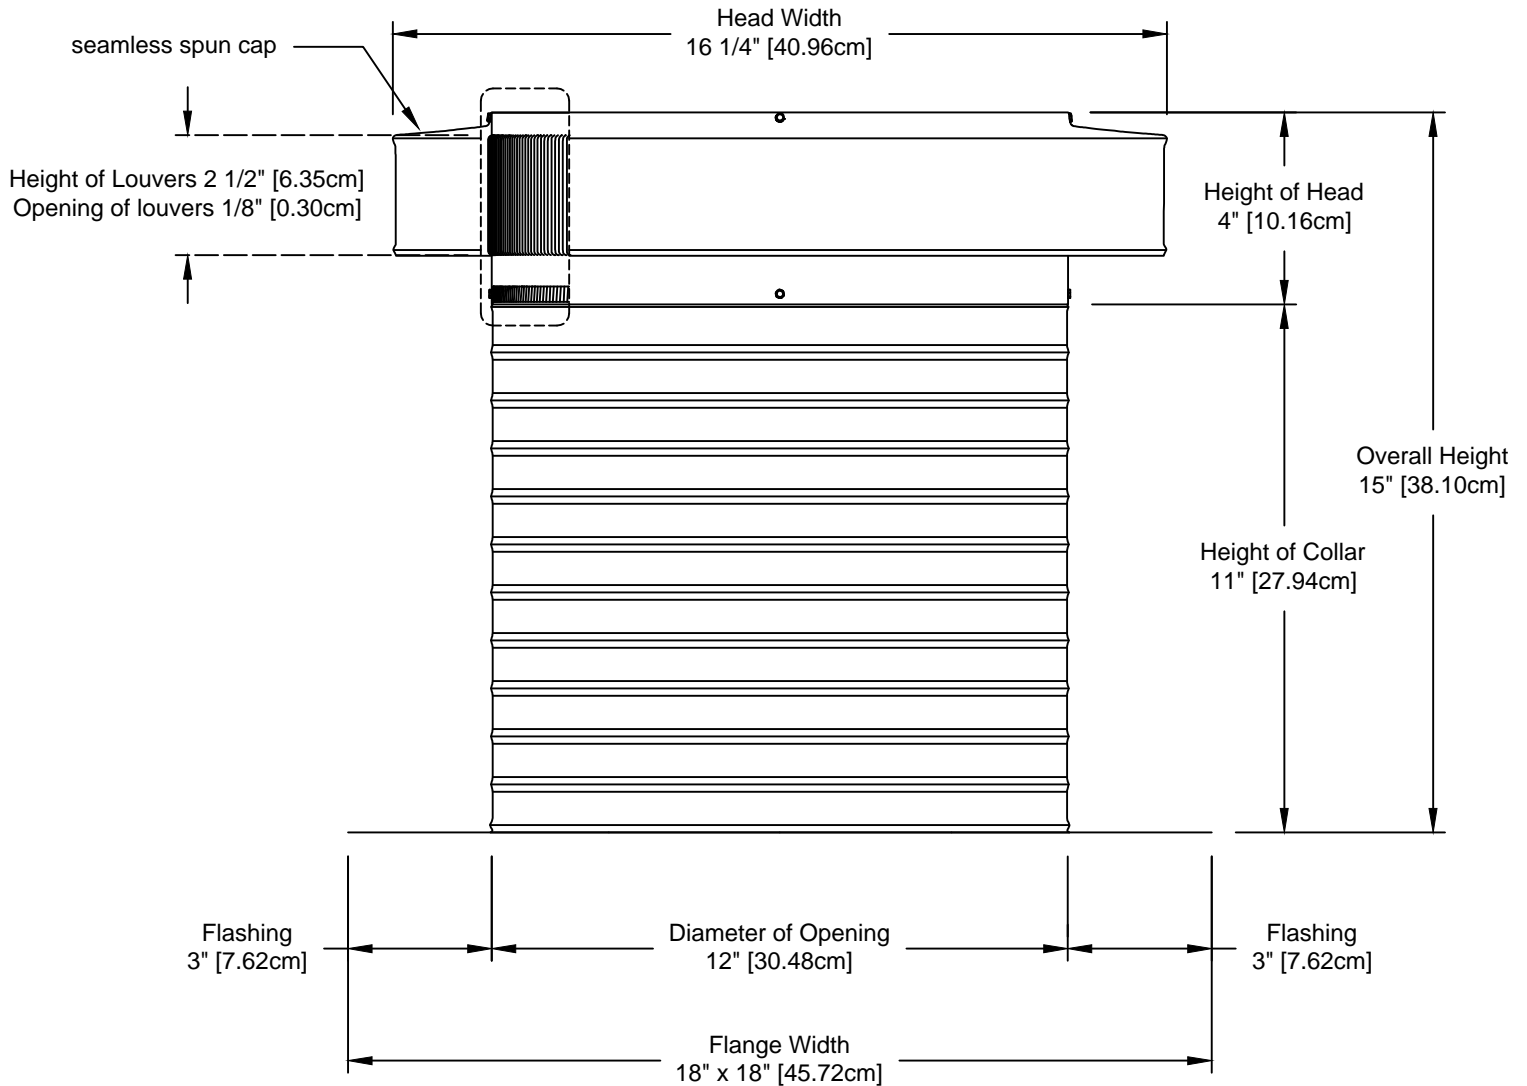

Keepa Vent: Model KV-12-C11

12" Diameter with 11" Collar and Square Flange
 All aluminum construction (Thickness = 0.025")

Net free area		Application per. sq. ft. [meters]	
square inches [cm]	square foot [meters]	1/150	1/300
113 [287]	0.78 [0.24]	225 [68.58]	450 [137.16]