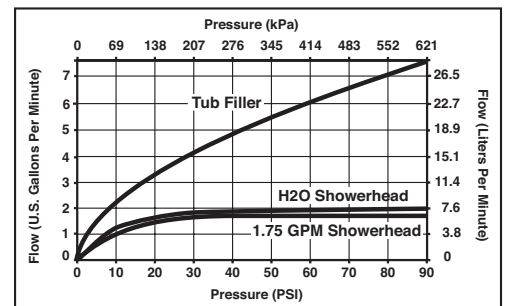

Delta reserves the right (1) to make changes in specifications and materials, and (2) to change or discontinue models, both without notice or obligation. Dimensions are for reference only. See current full-line price book or www.deltafaucet.com for finish options and product availability.