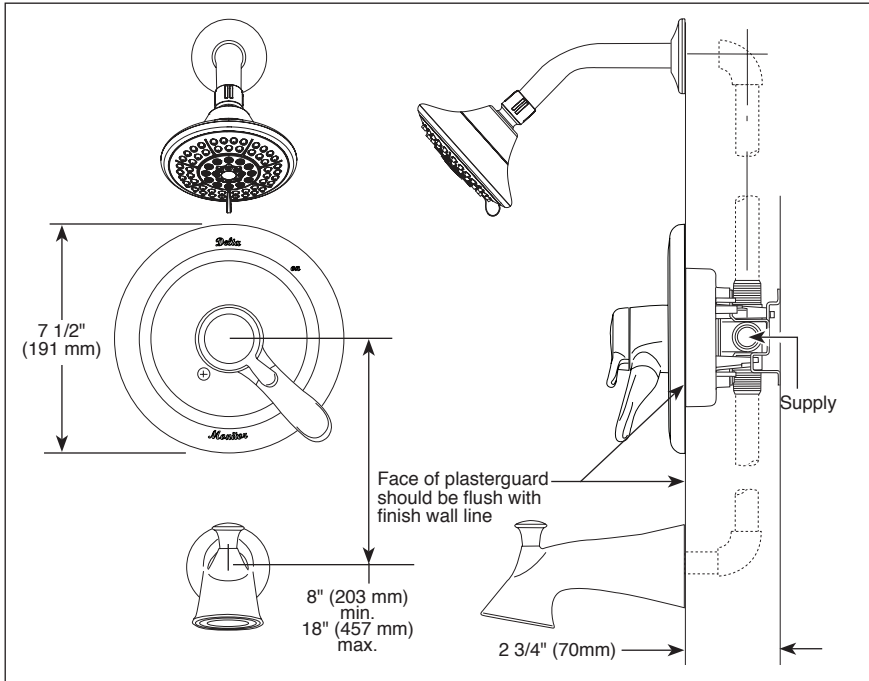

Submitted Model No.: _____

Specific Features: _____

▲ Designate Proper Finish Suffix

RP78575▲ 1.75 GPM Touch-Clean® Showerhead

RP51303▲ (Pull-Up Diverter)

RP53237▲ (Non-Diverter)

RP70173▲ 2.0 GPM H₂O Showerhead

RP77992 Available Extension Kit

see what Delta can do™

TUB AND SHOWER FAUCET TRIM

- Lahara® Bath Collection
- Valve Only (T17038 Series)
- Shower Only (T17238 Series)
- Tub/Shower (T17438 Series)

FEATURES:

- Monitor® 17 Series pressure balanced bath mixing valve trim
- "-H₂O" models include H₂Okinetic® Technology showerhead.

STANDARD SPECIFICATIONS:

- Maintains a balanced pressure of hot and cold water even when a valve is turned on or off elsewhere in the system.
- For use with MultiChoice® Universal rough valve body. (R10000 Series)
- Back-to-back installation capability.
- Solid brass forged body.
- Lever volume control handle; temperature adjustment dial.
- Field adjustable to limit handle rotation into hot water zone.
- Maximum dial rotation adjustable between 90° and 180°.
- All parts replaceable from the front of the valve.
- 1.75 gpm @ 80 psi for standard models and 2.0 gpm @ 80 psi for models with -H₂O suffix.
- Stem extension kit RP77992 can be ordered to allow for an additional 1 3/4" wall thickness. RP77992 ships with chrome escutcheon screws. For special finishes also order RP12630 escutcheon screws in desired finish.