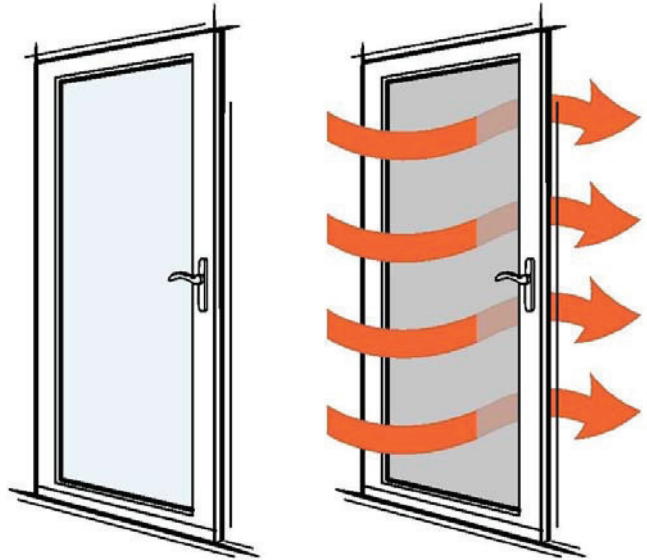

SPECIFICATIONS

Internet #: 203145019

Product Name: Andersen® - 36 in. x 80 in. 3000 Series Almond Full View Easy Install Storm Door

■ DIMENSIONS

Assembled Depth (in.)	2.25 in
Assembled Height (in.)	80.875 in
Assembled Width (in.)	36.375 in
Door Size (WxH) in.	36 x 80
Door Thickness (in.)	1.5 in
Fits Opening Height (in.)	80 to 80 7/8
Fits Opening Width (in.)	35 7/8 to 36 3/8

■ DETAILS

Bottom Door Sweep	Double	Handleset Finish	Nickel
Color Family	Almond	Included	Screen
Color/Finish	Almond	Material	Aluminum
Door Handing	Right-Hand/Outswing	Product Weight (lb.)	56
Door Type	Storm	Returnable	90-Day
Features	Easy Install	Type of Weatherstripping	Dual
Finish Type	Painted	View Type	Full-view