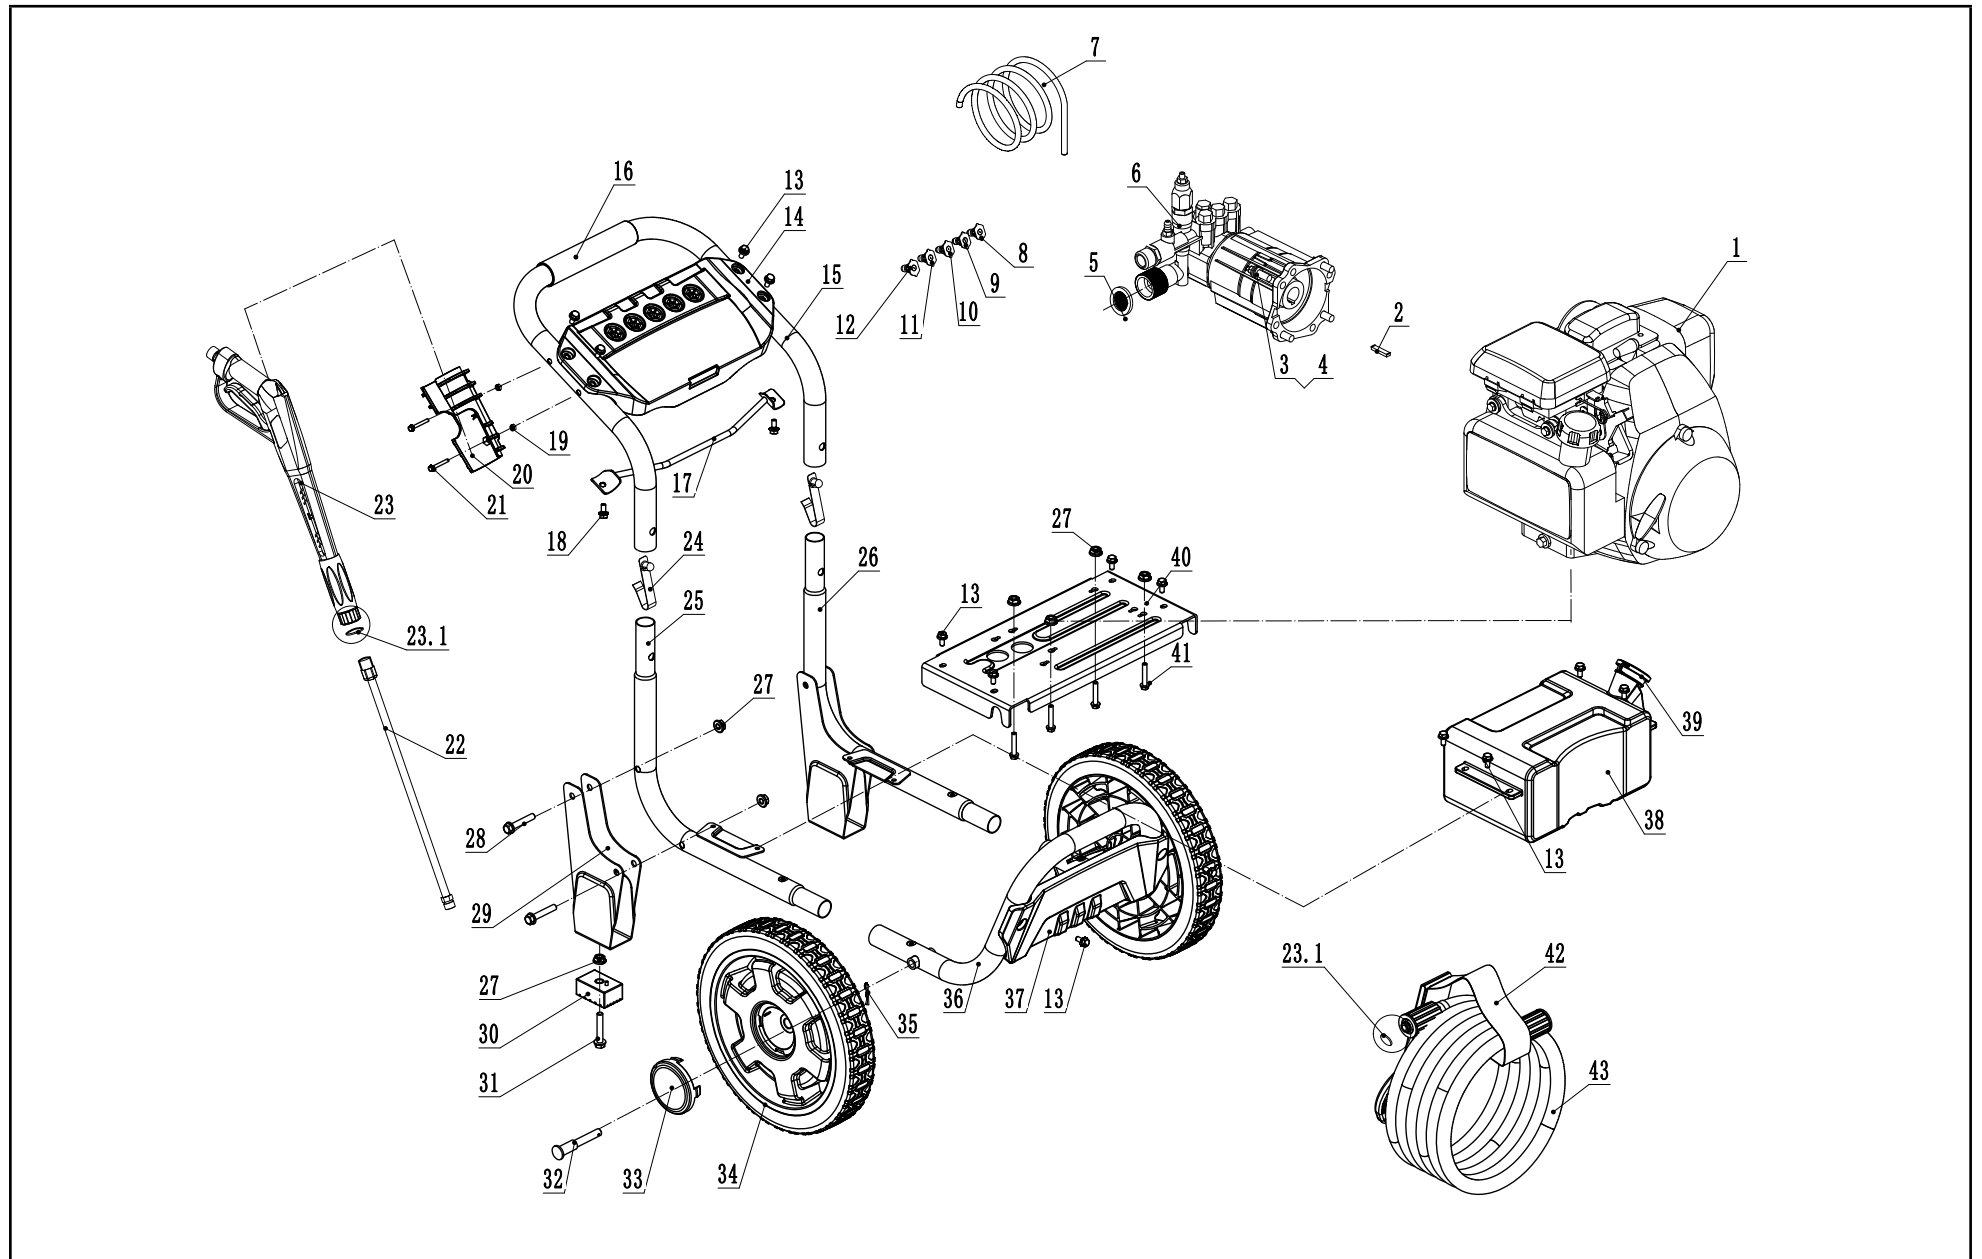

TABLE OF CONTENTS

Pressure Washer Parts Diagram 3

Pressure Washer Parts List 4

PRESSURE WASHER PARTS DIAGRAM

PRESSURE WASHER PARTS LIST

#	Part Number	Description	Qty.
1	GC160-49ST	Engine, 160cc, 49 State	1
2	2.14.001	Key, SQ 4.78 x 4.78 x 40	1
3	2.08.010	Bolt 5/16-24 x 22	4
4	1.93.08	Lock Washer Ø8	4
5	252.251003.00	Inlet Filter Gasket	1
6	252.251000.03	Pump Body	1
7	254.250100.11	Detergent Hose, 23.6in.	1
8	254.252300.05	Nozzle "Detergent", 65400	1
9	254.252300.13	Nozzle "40", 40027	1
10	254.252300.12	Nozzle "25", 25027	1
11	254.252300.11	Nozzle"15", 15027	1
12	254.252300.10	Nozzle "0", 00027	1
13	1.5789.0612.1	Flange Bolt M6 x 12, Black	14
14	251.200800.01.2	Top Panel, Black	1
15	251.200701.06.78	Handle, Frame, 877C	1
16	251.200702.02	Cover, Handle	1
17	251.201600.00.78	Support plate, 877C	1
18	1.5789.0612	Flange Bolt M6 x 12	2
19	1.6177.1.06.1	Lock Nut M6, Flange , Black	2
20	254.200012.06.2	Trigger Gun Holder, Black	1
21	1.5783.0645.1	Bolt M6 x 45, Black	2
22	254.252200.00	Wand	1
23	254.252100.00.48	Handle, Gun , Yellow	1
23.1	2.07.034	O Ring , Ø14 × Ø9 × Ø2.5	3
24	252.201300.00	Pin	2
25	251.200701.03.78	Left Handle, 877C	1
26	251.200701.04.78	Right Handle, 877C	1
27	1.6177.1.08	Lock Nut M8, Flange	10
28	1.5789.0845	Flange Bolt M8 x 45	4
29	251.200002.01.78	Support Leg, 877C	2

#	Part Number	Description	Qty.
30	122.201400.04.29	Rubber, Support	2
31	1.5789.0825	Flange Bolt M8 x 25	2
32	122.201501.00	Pin Roll, Wheel	2
33	254.201702.04.48	Cap, Wheel, Yellow	2
34	254.201701.04.48	Wheel, PU, Yellow	2
35	2.16.001	Pin Ø2 x 33, "R" Shape	2
36	251.200701.05.78	Handle, Down, 877C	1
37	251.200800.02.2	Front Bumper, Black	1
38	251.250202.00	Detergent Tank	1
39	254.250203.01	Cap, Water Tank	1
40	255.201101.06.78	Supporting Plate, 877C	1
41	1.5789.0835	Flange Bolt M8 x 35	4
42	9.4300.000	Hose Strap	1
43	254.250100.00	High-Pressure Hose, 25ft.	1