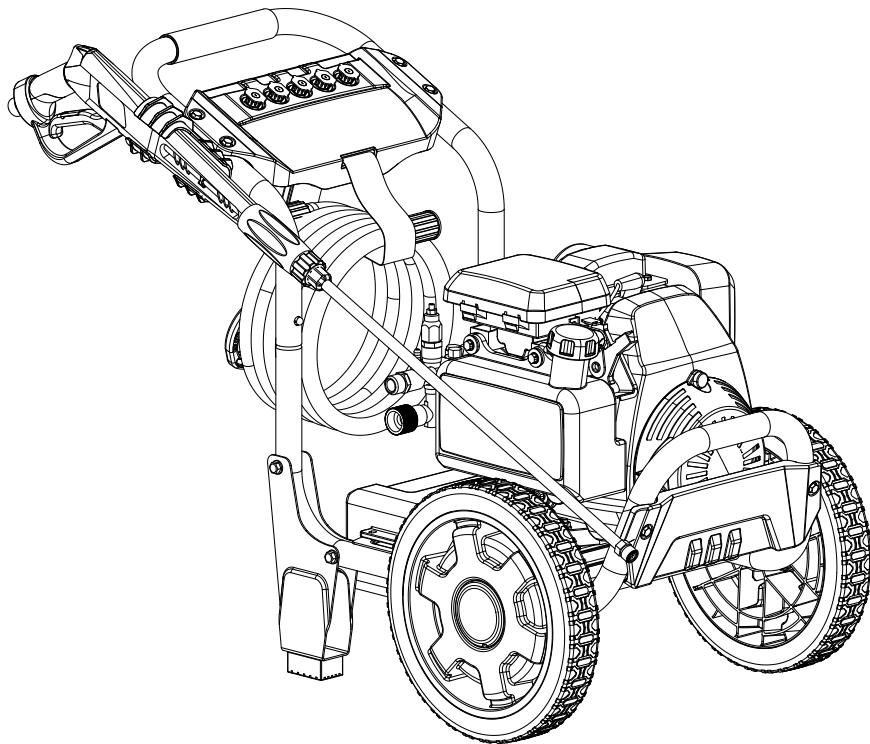

Champion Power Equipment, Inc., Santa Fe Springs, CA USA

MODEL #100823

PARTS INFORMATION

3000 PSI PRESSURE WASHER

SERIAL NUMBER RANGE: ALL

To order replacement parts please visit:
shop.championpowerequipment.com
or call **1-877-338-0999**.

#	Part Number	Description	Qty.
30	122.201400.04.29	Rubber, Support	2
31	1.5789.0825	Flange Bolt M8 x 25	2
32	122.201501.00	Pin Roll, Wheel	2
33	254.201702.04.48	Cap, Wheel, Yellow	2
34	254.201701.04.48	Wheel, PU, Yellow	2
35	2.16.001	Pin Ø2 x 33, "R" Shape	2
36	251.200701.05.78	Handle, Down, 877C	1
37	251.200800.02.2	Front Bumper, Black	1
38	251.250202.00	Detergent Tank	1
39	254.250203.01	Cap, Water Tank	1
40	255.201101.06.78	Supporting Plate, 877C	1
41	1.5789.0835	Flange Bolt M8 x 35	4
42	9.4300.000	Hose Strap	1
43	254.250100.00	High-Pressure Hose, 25ft.	1