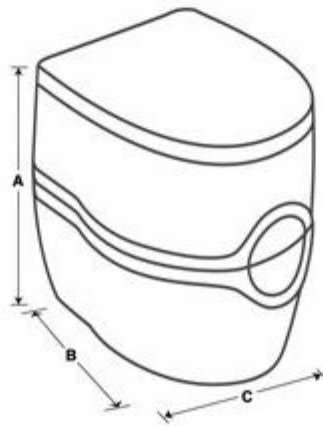

Porta Potti® Curve

Durable, easy to use and to clean.

- Replaces Porta Potti 465E
- Battery-powered flush
- Sleek, modern and homelike design
- Comfortable seat height
- Increased bowl size
- Hidden controls
- Improved water tank carrying handle
- Optional hold down kit
- Integrated toilet paper holder
- Holding tank level indicator for fresh water and waste tanks
- 1-year warranty

| Product Details | | |
|---------------------|-------------------|---------------------|
| Profile Dimensions | | |
| A | B | C |
| 17-5/8 in : 44.8 cm | 17-3/4 in : 45 cm | 15-1/4 in : 38.8 cm |
| Capacity | | |
| Fresh Water | Waste Water | Average Flushes |
| 4.2 gal : 15.9 L | 5.5 gal : 20.8 L | 56 |
| Product Features | | |
| Flush Type | Level Indicator | |
| Electric | Yes | |