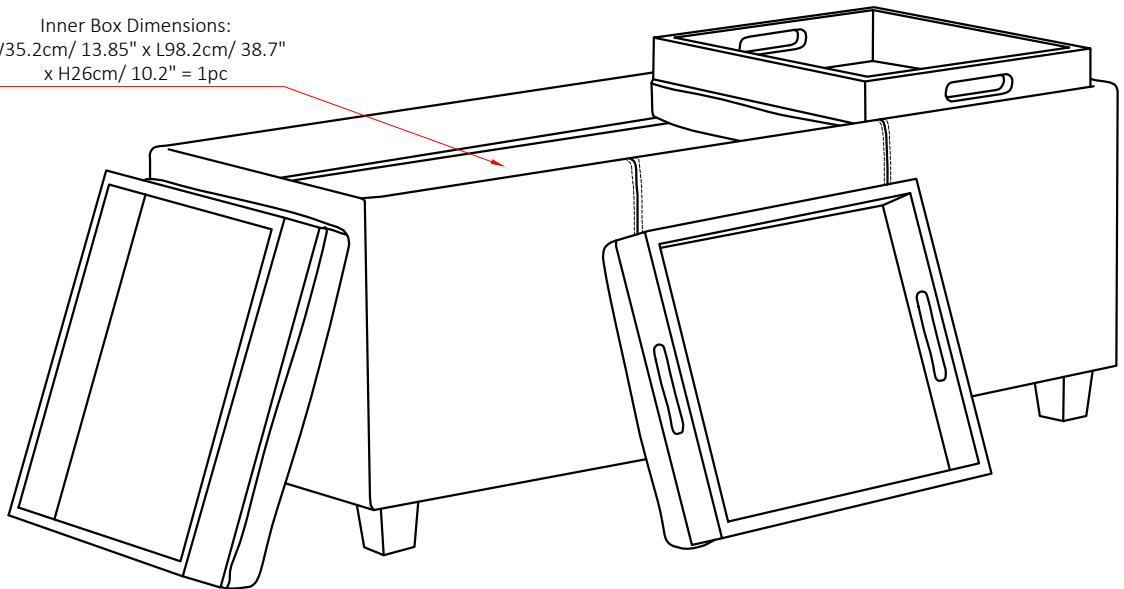

Inner Box Dimensions:  
W35.2cm/ 13.85" x L98.2cm/ 38.7"  
x H26cm/ 10.2" = 1pc

Net Weight: 35.2 (lbs)