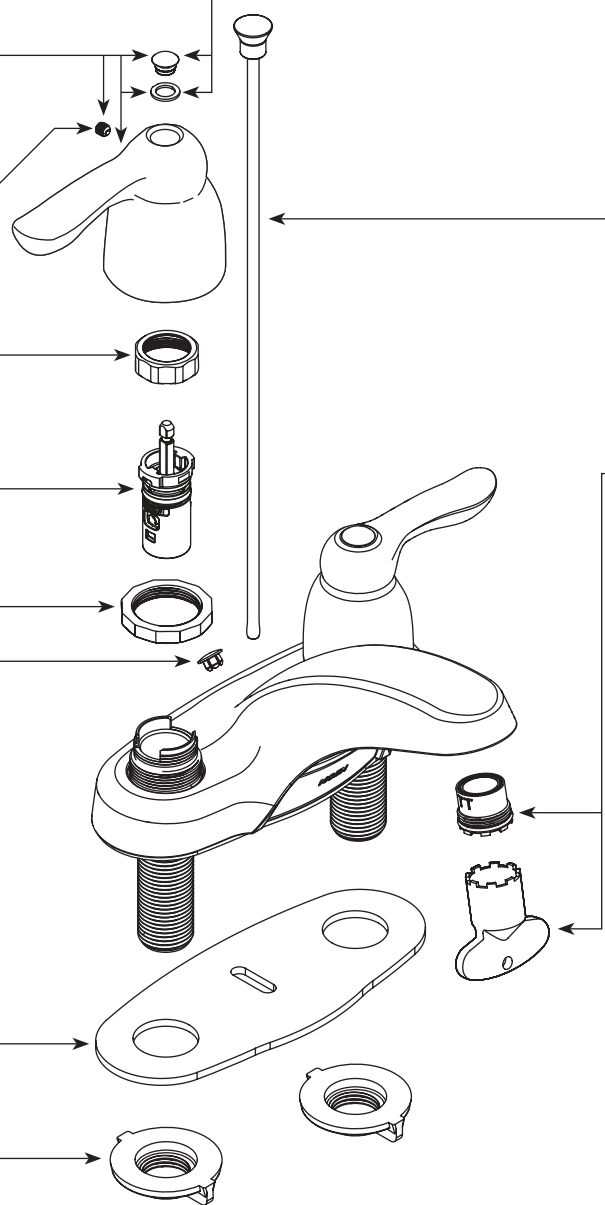

Buy it for looks. Buy it for life.®

**There is more than 1 version of this model.
Page down to identify the version you have.**

■ **Order by Part Number**

Illustrated Parts

CHATEAU®		
Two Handle Centerset Lavatory Faucet		
MODEL	FINISH	NOTES
4925	Chrome	Metallic Waste
4925BC	Brushed Chrome	Metallic Waste
64925	Chrome	50/50 Waste
64922	Chrome	Less Waste

Deck Gasket

- 100683

Mounting Nuts (Qty 2)

- 145665

Lift Rod Kit

- 12694 Chrome
- 12694BC Brushed Chrome

Aerator Kit (Includes Tool)

- 180158 1.2gpm

WASTE ASSEMBLIES	
Metallic Waste-Pop-up Plug & Seat 10709 Chrome 10709BC Brushed Chrome	
50/50 Waste - Pop-up Plug 12314 Chrome	
For Additional Waste Information see www.moen.com for models below.	
10790 Metallic Waste 96497 50/50 Waste	
USE ON DECKS < 1/4" (6mm) Thin Deck Spacer Kit (Qty 2) 146936	USE ON DECKS > 1-3/16" (30mm) Thick Deck Extension Kit (Qty 2) 100818