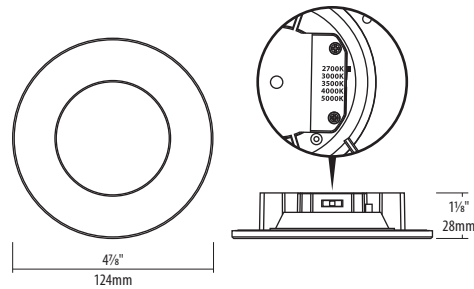

Technical Drawings

TECHNICAL DATA	
Application	Ceiling Recess Mount
Approved Location	Wet / Fire-rated (when installed in fire-rated octagon box)
Beam Angle	110°
CCT	2700 K / 3000 K / 3500 K / 4000 K / 5000 K (via CCT switch)
Certification	cETLus
Color	Black / Silver / White (all included)
CRI	90
Dimming	Yes
Dimming Technology	Forward/Reverse phase / TRIAC / ELV
Input	100-135V AC, 60 Hz
LM79	Yes
LM80	Yes
Lumens	Up to 560
Lumens per Watt	Up to 70
Power Factor	>0.9
Projected Life	70% @ 50,000 hours
Title 24	JA8 (up to 4000 K)
Warranty	Lifetime
Wattage	8W

Notes: Due to our continued efforts to improve our products, product specifications are subject to change without notice.

A division of
Une division de

LITELINE CORPORATION
P 416-996-1856 | 1-866-730-7704
F 905-709-5255 | 1-888-738-9736

SPEXLIGHTING.COM

Copyright © 2021, Liteline Corporation. All rights reserved.
REV 1.15.21