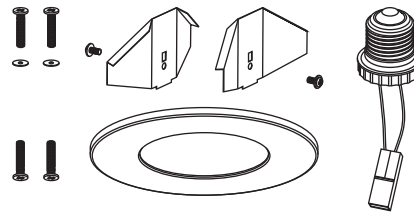

Technical Drawings

TECHNICAL DATA	
Application	Ceiling Recess Mount
Approved Location	Wet / Fire-rated (when installed in fire-rated octagon box)
Beam Angle	110°
CCT	2700 K / 3000 K / 3500 K / 4000 K / 5000 K (via CCT switch)
Certification	cETLus
Color	Black / Silver / White (all included)
CRI	90
Dimming	Yes
Dimming Technology	Forward/Reverse phase / TRIAC / ELV
Input	100-135V AC, 60 Hz
LM79	Yes
LM80	Yes
Lumens	Up to 560
Lumens per Watt	Up to 70
Power Factor	>0.9
Projected Life	70% @ 50,000 hours
Title 24	JA8 (up to 4000 K)
Warranty	Lifetime
Wattage	8W

Notes: Due to our continued efforts to improve our products, product specifications are subject to change without notice.

A division of
Une division de

LITELINE CORPORATION
P 416-996-1856 | 1-866-730-7704
F 905-709-5255 | 1-888-738-9736

SPEXLIGHTING.COM

Copyright © 2021, Liteline Corporation. All rights reserved.
REV 1.15.21