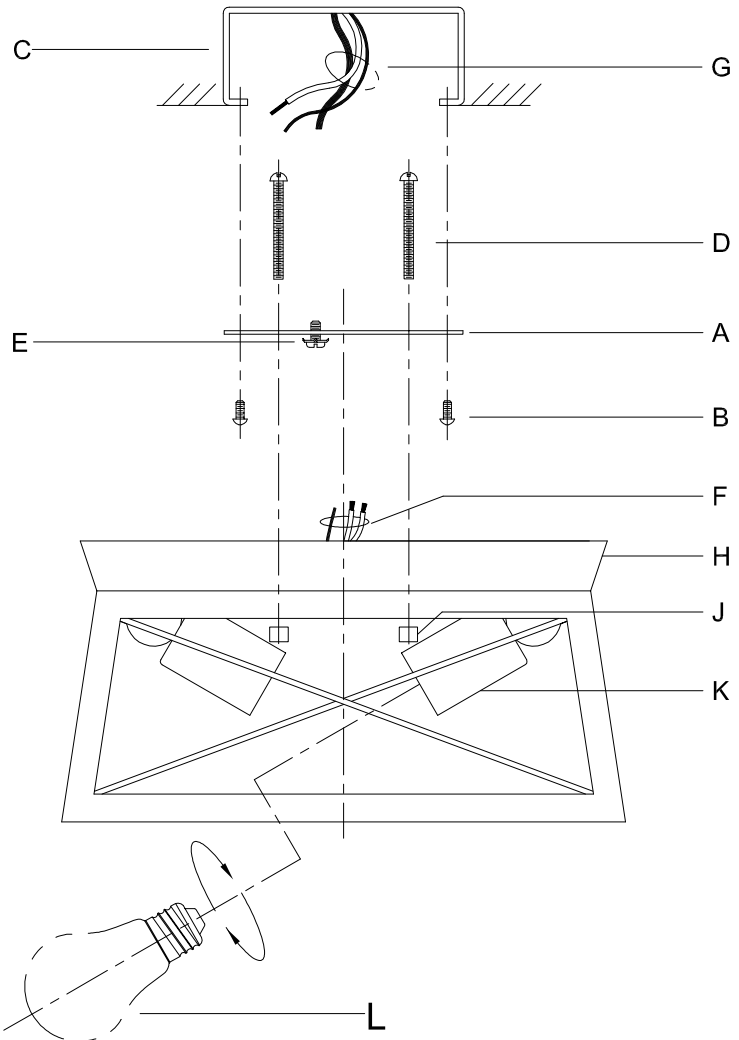

Assembly & Installation Instructions

CAUTION: Read instructions carefully and turn electricity off at main circuit breaker panel before beginning installation.

350022, 350039

*****

WARNING - If any Special Control Devices are used with this Fixture, Follow the Instructions Carefully to assure full compliance with N.E.C. requirements. If there are any questions, contact a Qualified Electrical Contractor.

WARNING - This product contains chemicals known to the State of California to cause cancer, birth defects and /or other reproductive harm. Thoroughly wash hands after installing, handling, cleaning, or otherwise touching this product.
CAUTION - All glass is fragile, use care when handling Glass component(s) and or Lamp(s).

*****

ASSEMBLY STEPS:
PASOS PARA ENSAMBLAR:
MODE D'ASSEMBLAGE:

1. E,D → A
2. B,A → C
3. F → G
4. H,J → D
5. L → K

**B, C, G & L
(NOT FURNISHED)
(NO INCLUIDA)
(NON FOURNIE)**

P350022

P350039