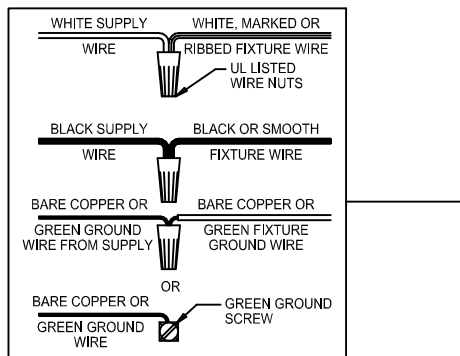

Assembly & Installation Instructions

CAUTION: Read instructions carefully and turn electricity off at main circuit breaker panel before beginning installation.

350022, 350039

*****

WARNING - If any Special Control Devices are used with this Fixture, Follow the Instructions Carefully to assure full compliance with N.E.C. requirements. If there are any questions, contact a Qualified Electrical Contractor.

WARNING - This product contains chemicals known to the State of California to cause cancer, birth defects and /or other reproductive harm. Thoroughly wash hands after installing, handling, cleaning, or otherwise touching this product.
CAUTION - All glass is fragile, use care when handling Glass component(s) and or Lamp(s).

*****

ASSEMBLY STEPS:
PASOS PARA ENSAMBLAR:
MODE D'ASSEMBLAGE:

1. E,D → A
2. B,A → C
3. F → G
4. H,J → D
5. L → K

**B, C, G & L
(NOT FURNISHED)
(NO INCLUIDA)
(NON FOURNIE)**