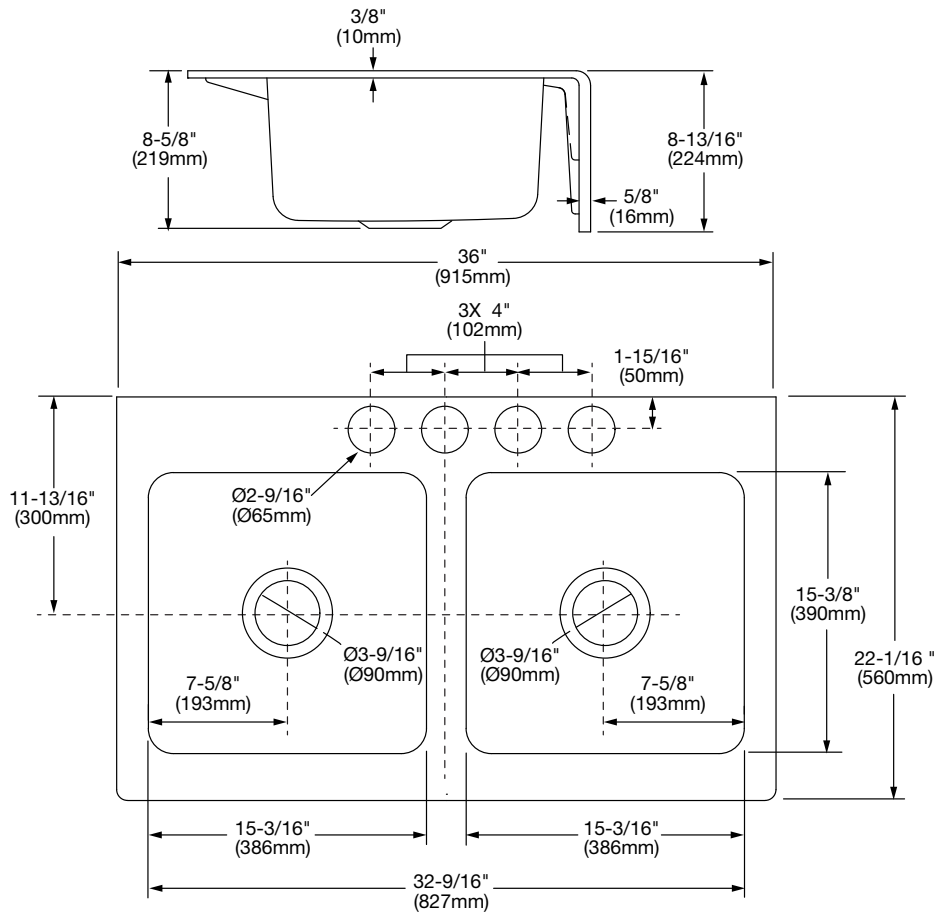

Delancey® 36 x 22 Double Bowl Apron Front Cast Iron Kitchen Sink

CAST IRON

Delancey® 36 x 22 Double Bowl Apron Front Cast Iron Kitchen Sink

77DB36220A.308

- Cast Iron Double Bowl Apron Front Sink
- Brilliant White Finish
- Undermount Installation
- 8-5/8" deep bowls
- 4 oversized undermount holes to assist in faucet and accessory installation
- Minimum 39" (991mm) cabinet required
- Limited Lifetime Warranty

Nominal Dimensions:

36" x 22-1/16" x 8-5/8"
(915 x 560 x 219mm)

Each Bowl Size:

15-3/16" (386mm) wide
15-3/8" (390mm) front to back
8-5/8" (219mm) deep

Compliance Certifications - Meets or Exceeds the Following Specifications:

• **SINK:**

ASME A112.19.1 / CSA B45.2

SEE REVERSE FOR ROUGHING-IN
DIMENSIONS AND PRODUCT SPECIFICATIONS

To Be Specified:

- Color: Brilliant White .308

Optional Accessories:

Stainless Steel Bottom Grids (2) 8431000.075
Stainless Steel Waste Fitting 9028000.075

NOTES:

* DIMENSIONS SHOWN FOR LOCATION OF SUPPLIES AND "P" TRAP ARE SUGGESTED.
 FITTINGS NOT INCLUDED WITH FIXTURE AND MUST BE ORDERED SEPARATELY.
 SEALING COMPOUND SUPPLIED BY OTHERS.

IMPORTANT: Dimensions of fixtures are nominal and may vary within the range of tolerances established by ASME A112.19.1 / CSA B45.2.
 These measurements are subject to change or cancellation. No responsibility is assumed for use of superseded or voided pages.