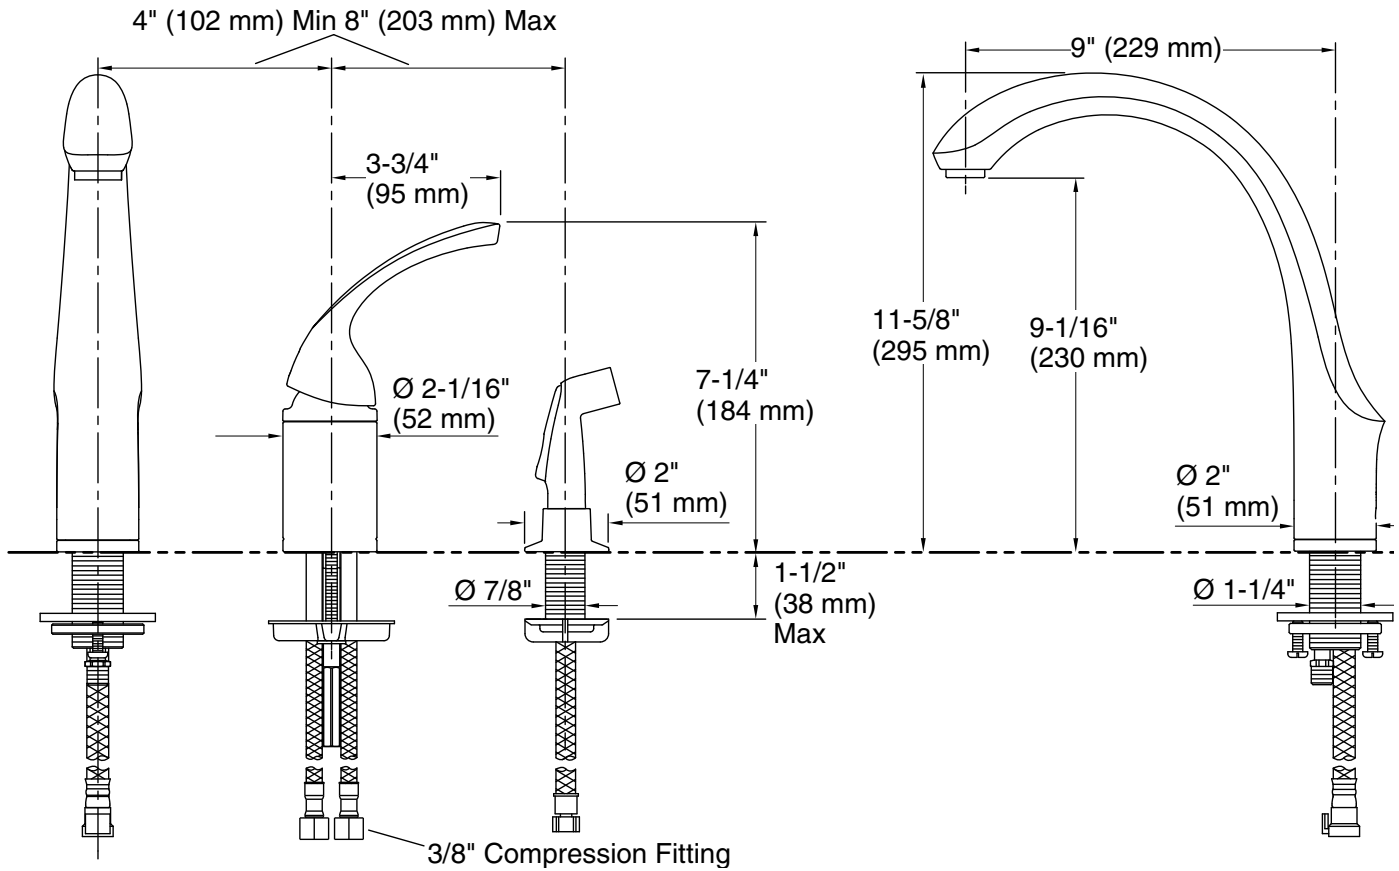

Technical Information

All product dimensions are nominal.

Spout:

Spout reach: 9-1/16" (230 mm)

Notes

Install this product according to the installation guide.

ADA compliant for faucet handles only.

ADA, CSA B651 compliant when installed to the specific requirements of these regulations.