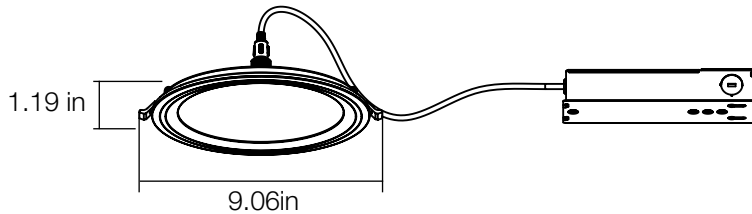

PRODUCT SPECIFICATIONS

8 in LED Slim Color Changing Recessed Kit with Night Light

53829101
SKU# 1005613651

ADVANTAGES

- 50,000 Hours of Continuous Use
- 5 Year Warranty
- Wet Rated for Exterior Applications & Showers
- Dimming to 10% Without Buzzing or Flickering
- IC Rated for Direct Contact with Insulation
- 90 CRI Provides High Color Quality
- Adjust Night Light with Your Wall Switch/Dimmer
- Night Light Trim (Amber 2000K)
- Night Light Mode with 53 Lumens
- Adjust Color of Light with Integrated Switch-Warm White (2700K), Soft White (3000K), Neutral White (3500K), Bright White (4000K), Daylight (5000K)
- US Patents - 10,091,855, 10,462,871, 10,492,262

SPECIFICATIONS

Model Number	53829101
SKU	1005613651
OSMID	313727961
Power	25 W
AC Voltage, Frequency	120V, 60 Hz
Color Temp (nom.)	2700K/ 3000K/ 3500K/ 4000K/ 5000K & 2000K
Operation Temp	-13°F ~ 113°F
CRI	90
Lumen Output (min.)	1800 lm
Dimming	YES
Lifetime Rating	L70/50000Hrs
Efficacy	72 lm/watt

PACKAGING

Weight (±0.5 lb)	2.20 lbs
Size (L x W x H) (±0.1 in)	9.06in x 9.06in x 1.19in
Box Dimensions	10.05in x 2.76in x 10.05in
Gross Weight	2.54 lbs
UPC	849489072081

DIMMER LIST

Dimmer Brand	Model #
Lutron	DVCL-153PR-WH
	CTCL-153PDH-WH
	TGCL-153PH-WH
	MACL-153MH-WH
	P-PKG1W-WH-R
Leviton	R62-06674-P0W
	R12-06672-1LW
	R50-IPL06-10M
Eaton	SAL06P-W-K