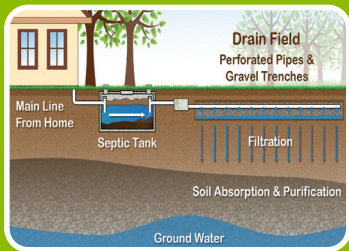

Works Great with Anaerobic or Aerobic Systems

Easy Directions for Use:

Drop 1 Pac
in the Toilet Bowl
and Flush

Wash hands thoroughly after handling.