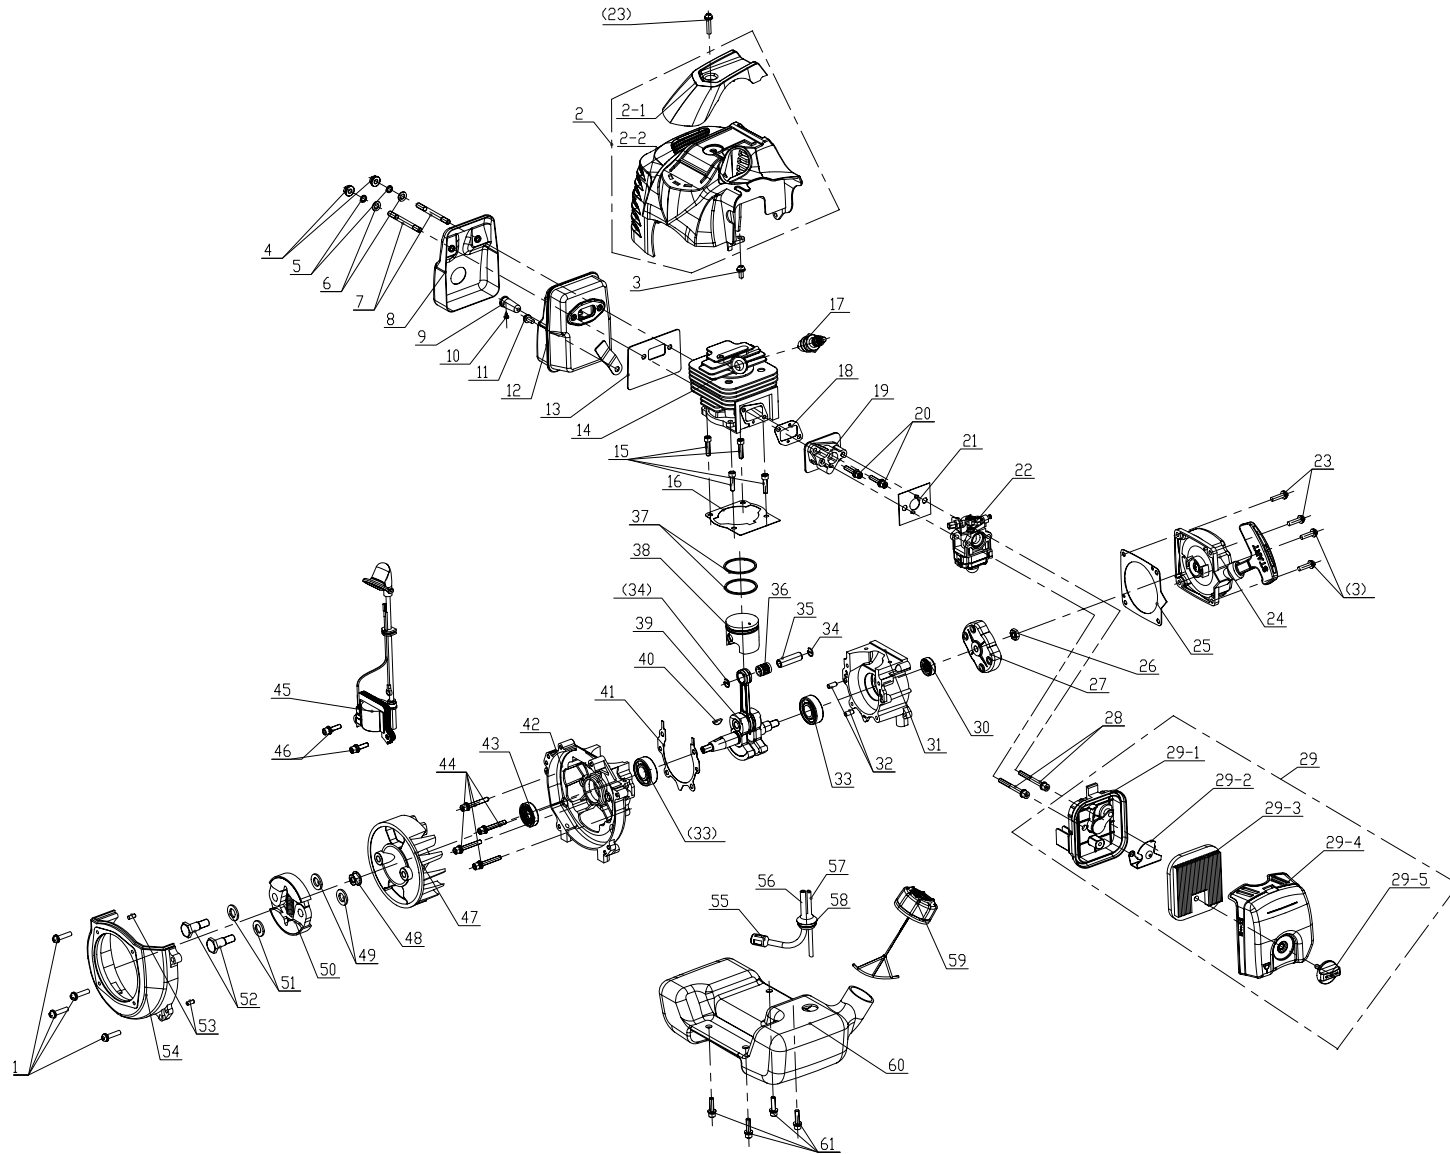

ENGINE PARTS DIAGRAM

Figure B

ENGINE PARTS LIST

#	Part Number	Description	Qty.
1	B13080502321	Bolt Assembly, M5 × 23	4
2	27060104039001	Cylinder Shield Assembly	1
2-1	37160104011000	Cylinder Shield, Cover	1
2-2	37150104011001	Cylinder Shield	1
3	B13080501627	Bolt Assembly, M5 × 16	3
4	B04280600026	Nut, M6	2
5	B07000006041	Spring Washer, Ø6	2
6	B07010006041	Washer, Ø6	2
7	B03070606381	Stud Bolt, AM6 × 63	2
8	36020104010000	Muffler Cover	1
9	37180104011000	Spark Arrestor	1
10	B05003506ECB	Screw, ST3.5 × 6.5	1
11	B13080501221	Bolt Assembly, M5 × 12	1
12	27090104011000	Muffler Assembly	1
13	32050104001000	Gasket, Muffler	1
14	32010107001000	Cylinder	1
15	B02040502061	Bolt, M5 × 20	4
16	32020107001000	Gasket, Cylinder	1
17	22030404001000	Spark Plug, L6	1
18	32020104001001	Gasket, Cylinder Intake	1
19	22020104001000	Cylinder Intake	1
20	B13360502561	Bolt Assembly, M5 × 25	2
21	32010104001001	Gasket, Carburetor	1
22	27030107001000	Carburetor Assembly	1
23	B13080502027	Bolt Assembly, M5 × 20	3
24	26050104011000	Starter Assembly	1
25	36090104001000	Gasket, Recoil Starter	1
26	36030104001000	Nut, M8	1
27	26060104011000	Starting Jaw Assembly	1
28	B02040505061	Bolt Assembly, M5 × 50	2