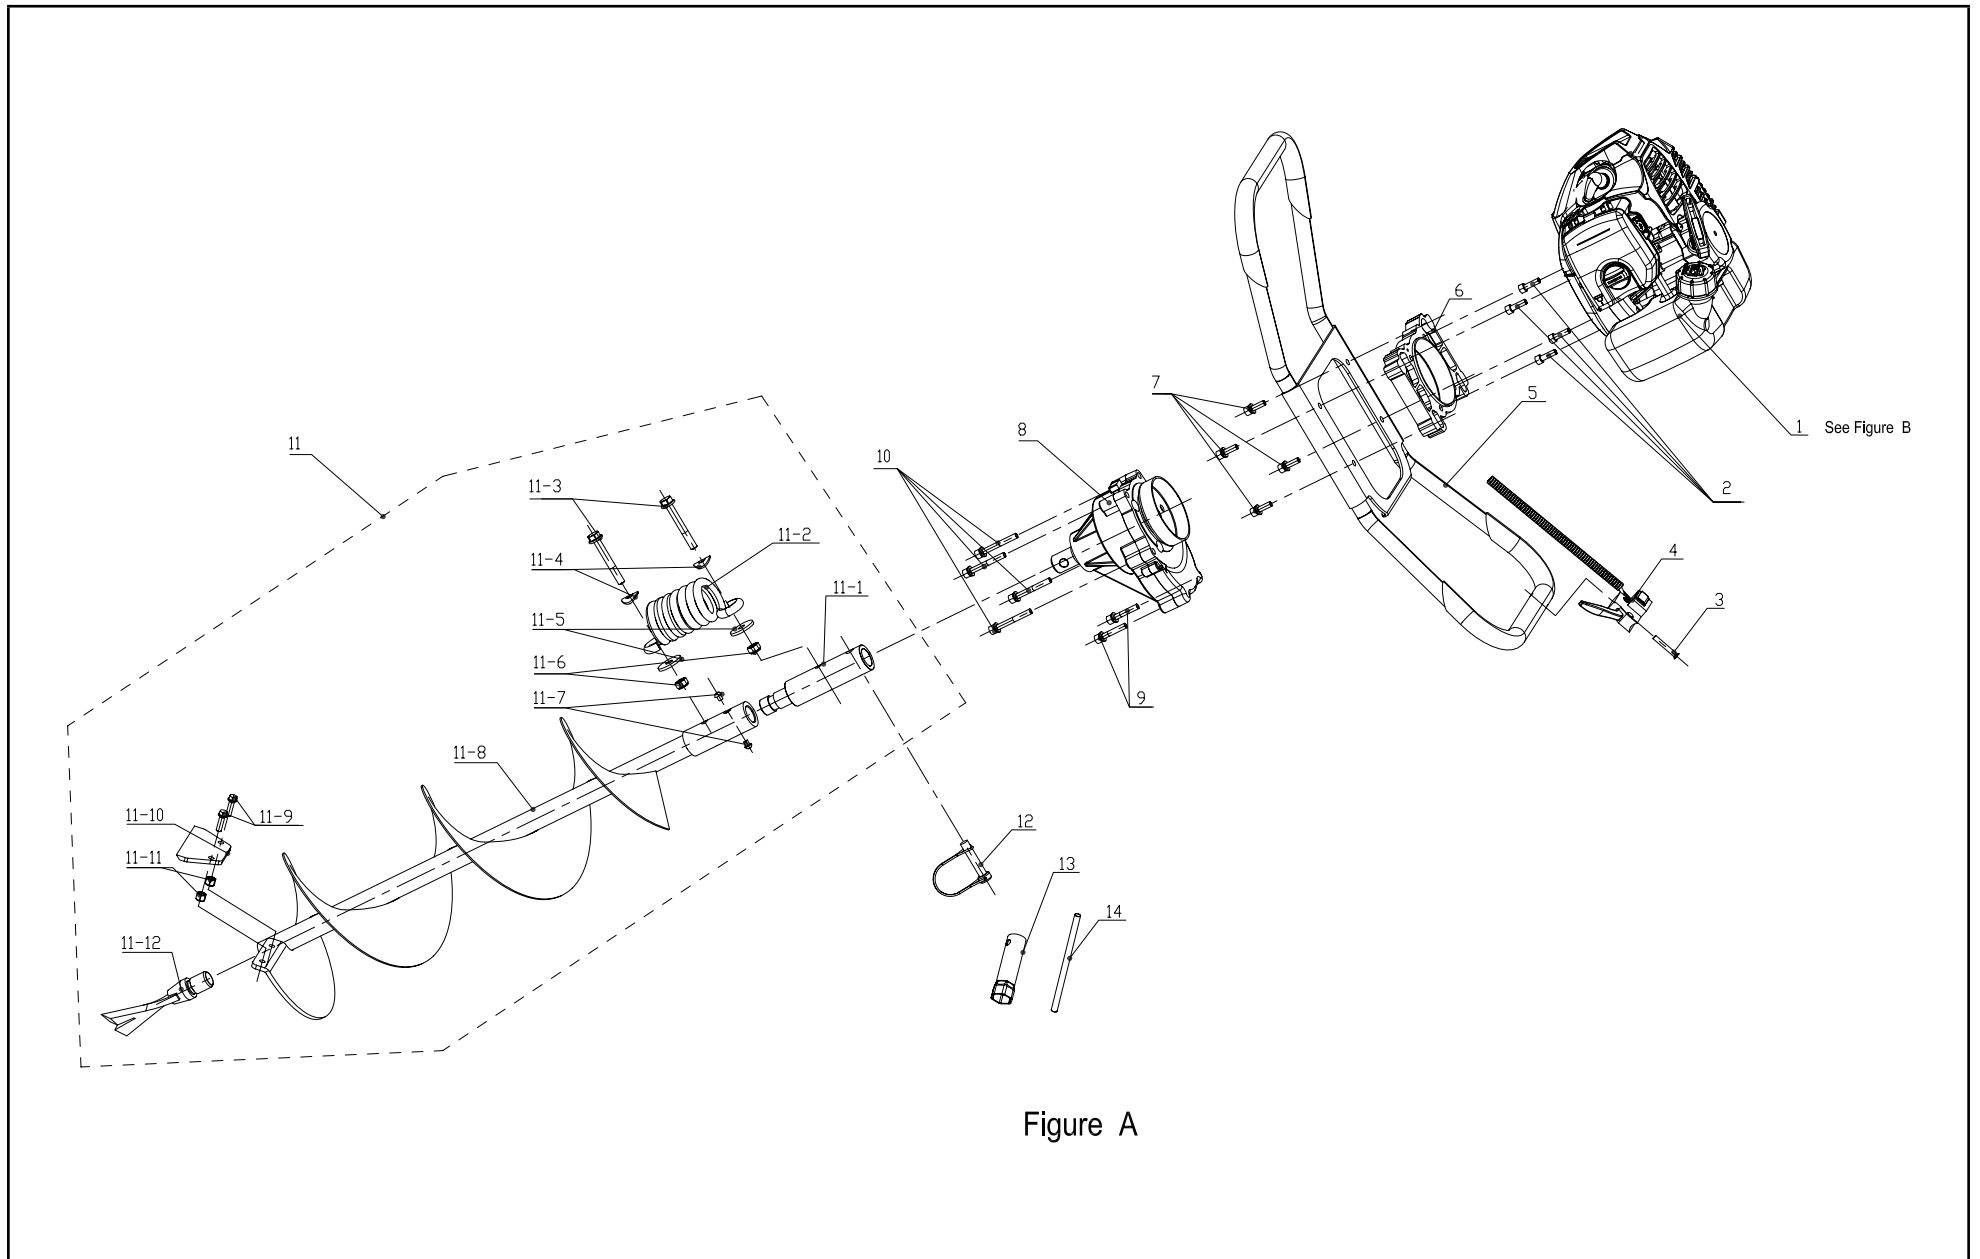

Auger Parts Diagram.....	3
Auger Parts List.....	4
Engine Parts Diagram	5
Engine Parts List.....	6

AUGER PARTS DIAGRAM

Figure A

AUGER PARTS LIST

#	Part Number	Description	Qty.
1	101071100001000	Two-Cycle Engine, 52 cc	1
2	B02040602067	Bolt, M6 × 20	4
3	30010860107000	Bolt, M5 × 35	1
4	20030860107000	Throttle Cable And Trigger Assembly	1
5	20020860107000	Handle Bar Assembly	1
6	30010860102000	Gear Box Seat	1
7	B13360602067	Bolt Assembly, M6 × 20	4
8	20060860103000	Gear Case Assembly	1
9	B13360603567	Bolt Assembly, M6 × 35	2
10	B13360605567	Bolt Assembly, M6 × 55	4
11	20040860107000	Auger Bit Assembly	1
11-1	30020860107000	Adapter, Auger Bit	1
11-2	30030860107000	Cushion Spring	1
11-3	B0131080606B	Bolt, M8 × 60	2
11-4	30040860107000	Boat Washer, Ø8.5 × Ø22 × 2	2
11-5	30050860107000	Washer, Ø8.5 × Ø22 × 2.2	2
11-6	B0441080004B	Nut, M8	2
11-7	B02270500626	Bolt, M5 × 6	2
11-8	20060860107000	Auger Bit	1
11-9	B0131060186B	Bolt, M6 × 18	2
11-10	30040860103000	Earth Blade	1
11-11	B0441060004B	Nut, M6	2
11-12	39340860103000	Fishtail Bit Point	1
12	39350860103000	Clevis Pin With Double Wire	1
13	30670710101002	Spark Plug Socket	1
14	30690223331021	Pole, Spark Plug Socket	1