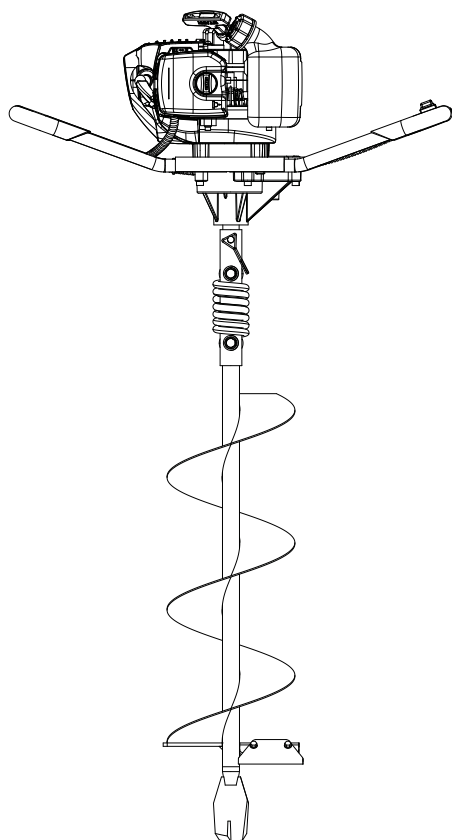

LEGEND FORCE™

Item #1005-605-075
Model #201125

PARTS INFORMATION

GASOLINE POWERED EARTH AUGER 52CC, 2-CYCLE

SERIAL NUMBER RANGE: ALL

Questions, problems, missing parts?
Customer Service
1-877-527-0313

TABLE OF CONTENTS

Auger Parts Diagram.....	3
Auger Parts List.....	4
Engine Parts Diagram	5
Engine Parts List.....	6

AUGER PARTS DIAGRAM

Figure A

AUGER PARTS LIST

#	Part Number	Description	Qty.
1	101071100001000	Two-Cycle Engine, 52 cc	1
2	B02040602067	Bolt, M6 × 20	4
3	30010860107000	Bolt, M5 × 35	1
4	20030860107000	Throttle Cable And Trigger Assembly	1
5	20020860107000	Handle Bar Assembly	1
6	30010860102000	Gear Box Seat	1
7	B13360602067	Bolt Assembly, M6 × 20	4
8	20060860103000	Gear Case Assembly	1
9	B13360603567	Bolt Assembly, M6 × 35	2
10	B13360605567	Bolt Assembly, M6 × 55	4
11	20040860107000	Auger Bit Assembly	1
11-1	30020860107000	Adapter, Auger Bit	1
11-2	30030860107000	Cushion Spring	1
11-3	B0131080606B	Bolt, M8 × 60	2
11-4	30040860107000	Boat Washer, Ø8.5 × Ø22 × 2	2
11-5	30050860107000	Washer, Ø8.5 × Ø22 × 2.2	2
11-6	B0441080004B	Nut, M8	2
11-7	B02270500626	Bolt, M5 × 6	2
11-8	20060860107000	Auger Bit	1
11-9	B0131060186B	Bolt, M6 × 18	2
11-10	30040860103000	Earth Blade	1
11-11	B0441060004B	Nut, M6	2
11-12	39340860103000	Fishtail Bit Point	1
12	39350860103000	Clevis Pin With Double Wire	1
13	30670710101002	Spark Plug Socket	1
14	30690223331021	Pole, Spark Plug Socket	1