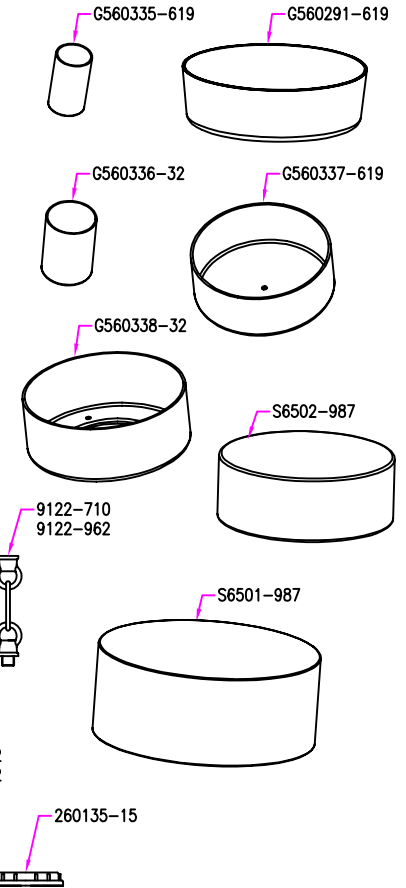

GENERATION LIGHTING