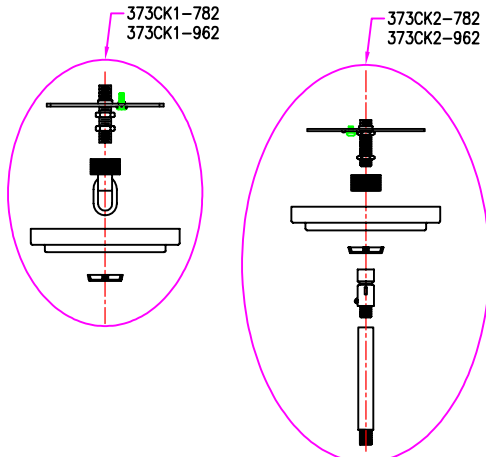

Elmwood Park Collection (373) Replacement Parts

All New Replacement Parts:

Part Number	Description	Used On
373CK1-XXX	Canopy Kit, including Canopy,Mtg bar,RTN,Hex nut(2) and Screw collar set	3137303,3137305,3137309
373CK2-XXX	Canopy Kit, including canopy,Mtg bar,RTN,Hex nut(2),Screw collar set & swivel and 6" stem/w RTN	6137301,6537303,6637304
373PB-XXX	Parts Bag, Elmwood Park collection	For Elmwood Park collection
G560335-619	Glass,#3-1/8" * H5-1/2", Satin etched	3137303,3137305,3137309,4137301,4437302,4437303,4437304,6137301,6637304
G560336-32	Glass,#4-3/8" * H5-7/8", Clear	3137303,3137305,3137309,4137301,4437302,4437303,4437304,6137301,6637304
G560291-619	Glass,#15-3/4" * H5-1/8", Satin etched	6537303,7737303
G560337-619	Glass,#12" * H4-1/2", Satin etched	7537302,7737302
G560338-32	Glass,#14" * H5-3/8", Clear	7537302
S6501-987	Fabric shade #19" * H6-7/8"	6537303,7737303
S6502-987	Fabric shade #15" * H5-5/8"	7737302
260135-15	Metal Socket Ring, threads to match medium base socket, white	3137303,3137305,3137309,4137301,4437302,4437303,4437304,6137301,6637304
9100-XXX	Standard chain,6FT	3137303,3137305,3137309
9122-XXX	Link & loop	6137301,6537303
9199-XXX	Accessory 12" Stem	6137301,6537303,6637304

Part number & detail:

11/26 2018 Rev:1b

Page: 2 of 2