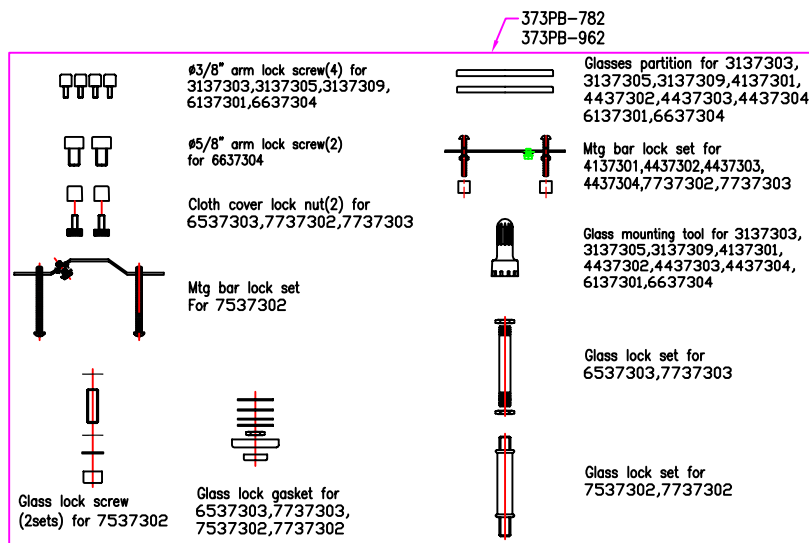

GENERATION LIGHTING