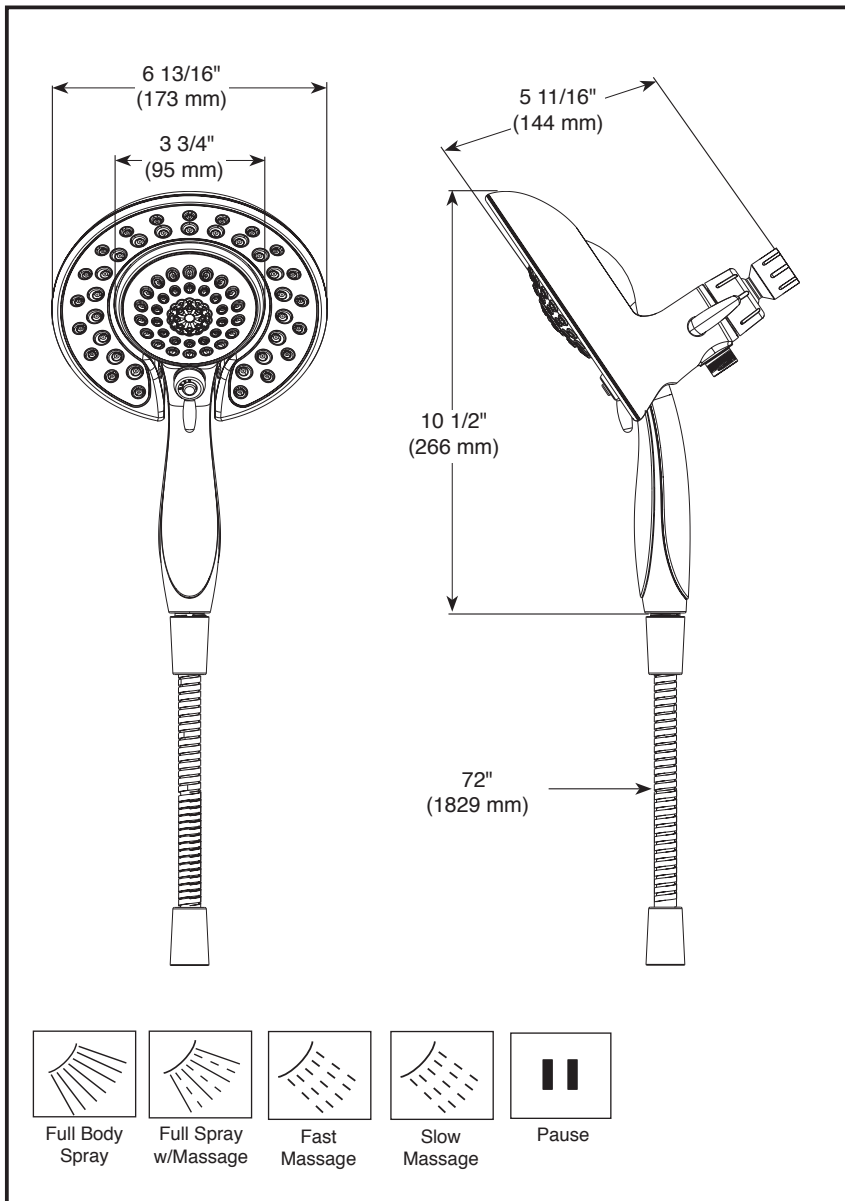

75583C▲

Submitted Model No.: _____

Specific Features: _____

▲ Designate proper finish suffix

Delta reserves the right (1) to make changes in specifications and materials, and (2) to change or discontinue models, both without notice or obligation. Dimensions are for reference only. See current full-line price book or www.deltafaucet.com for finish options and product availability.

DSP-B-75583C Rev. C

see what Delta can do™

IN2ITION®

- 2-In-1 Shower
- 5-Spray Setting Hand Shower

FEATURES:

- Touch-Clean® Nozzles

STANDARD SPECIFICATIONS

- Maximum 1.75 gpm @ 80 psi, 6.6 L/min @ 550 kPa
- Integrated hand shower docks securely into shower head when not in use
- 3-Way diverter allows use of hand shower only, shower head only, or both on at one time
- Fixed shower head with 8" extra-wide spray
- Matching plated face and push-button pause control, lever to change sprays, easy single-handed operation
- 72" (1829 mm) stainless steel hose (Chrome and SN Finishes only)
- 72" (1829 mm) UltraFlex® hose (RB finish Only)
- Multiple hand shower spray settings - pause is a non-positive shut-off