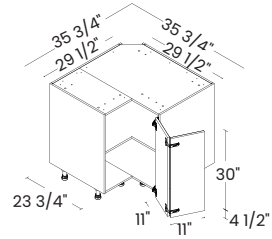

STEP 1: cabinet door opens.

STEP 2: top or bottom tray swings out.

STEP 3: then swings completely out of the cabinet.

For Premium Lemans Pull-Outs: left-opening shown.

CORNER WITH SHELF

FAIRHOPE BRIGHT WHITE
36" | Model #DSBC36(L/R) - FR
 OMSID: 317873545