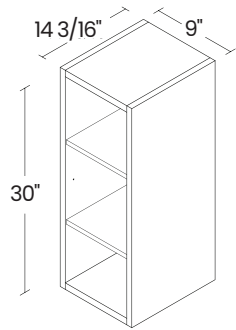

Specialty wall cabinets

WALL OPEN SHELF CABINET

FAIRHOPE, MANCOS & ALTON BRIGHT WHITE

9" | Model #DSWOS930 - BW
OMSID: 317811928

WALLACE WARM WHITE
9" | Model #DSWOS930 - WA
OMSID: 317787144

BRISTOL SLATE GRAY
9" | Model #DSWOS930 - BR
OMSID: 317866334

DEVON MIDNIGHT BLUE
9" | Model #DSWOS930 - DV
OMSID: 322506380

LITTLETON LIGHT GRAY
9" | Model #DSWOS930 - LT
OMSID: 323329847

MEDORA BURNT WALNUT
9" | Model #DSWOS930 - MD
OMSID: 323329848

LINCOLN CHESTNUT
9" | Model #DSWOS930 - LC
OMSID: 324916934

Vertical or horizontal installation. The cabinet features a matching interior (interior/exterior are fully finished)