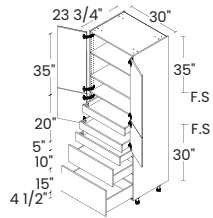

**4 DOORS / 3 DRAWERS /
2 INNER DRAWERS**

FAIRHOPE BRIGHT WHITE

30" | Model #DST3D302489.5I2 - FR
OMSID: 317866998

MANCOS BRIGHT WHITE

30" | Model #DST3D302489.5I2 - MN
OMSID: 317861103

CUMBERLAND LIGHT GRAY

30" | Model #DST3D302489.5I2 - CL
OMSID: 317895428

WALLACE WARM WHITE

30" | Model #DST3D302489.5I2 - WA
OMSID: 317792220

BRISTOL SLATE GRAY

30" | Model #DST3D302489.5I2 - BR
OMSID: 317865691

DEVON MIDNIGHT BLUE

30" | Model #DST3D302489.5I2 - DV
OMSID: 322505975

ALTON BRIGHT WHITE

30" | Model #DST3D302489.5I2 - AT
OMSID: 322505985

LITTLETON LIGHT GRAY

30" | Model #DST3D302489.5I2 - LT
OMSID: 323329388

MEDORA BURNT WALNUT

30" | Model #DST3D302489.5I2 - MD
OMSID: 323329382

LINCOLN CHESTNUT

30" | Model #DST3D302489.5I2 - LC
OMSID: 324917252

Tall appliance cabinets

RS = Reinforced Shelf. FS = Fixed Shelf. Appliance cut-out sizes: (use of a filler is required and must be ordered separately):
¹28 1/2" width x 18 1/2" high. ²28 1/2" width x 43 1/2" high. ³28 1/2" width x 53 1/2" high. ⁴28 1/2" width x 28 1/2" high.