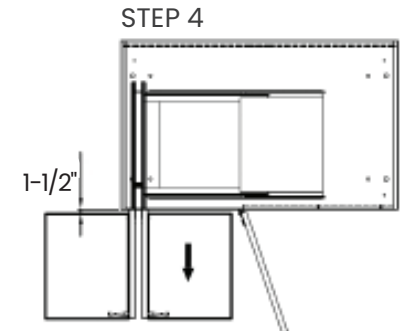

Min. 42 3/4" doesn't allow for filler/hardware clearance. Max. 48 3/4" is with a 6" filler attached to be flush with door - filler not included.

For Magic Corner Pull-Out: left-opening shown below.

BLIND CORNER WITH LEMANS PULL-OUT