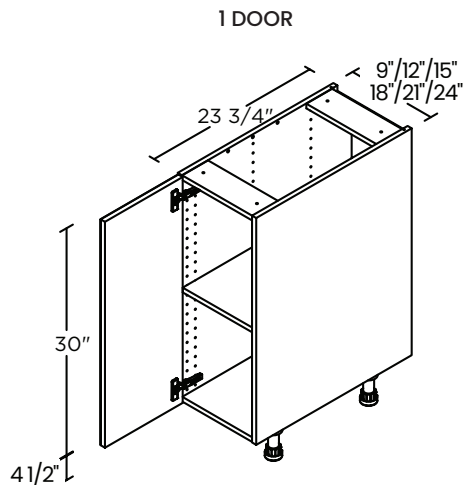

Base cabinet options

Choose from our extensive collection of base cabinets available in all the shapes and sizes you need. **These cabinets are 34 ½" high (including legs) x 24" deep. Width options are listed with each cabinet.**

FAIRHOPE BRIGHT WHITE

9" | Model #DSB9FH(L/R) - FR
OMSID: 317865582

12" | Model #DSB12FH(L/R) - FR
OMSID: 317865583

15" | Model #DSB15FH(L/R) - FR
OMSID: 317865586

18" | Model #DSB18FH(L/R) - FR
OMSID: 317865587

21" | Model #DSB21FH(L/R) - FR
OMSID: 317865584

24" | Model #DSB24FH(L/R) - FR
OMSID: 317865585

MANCOS BRIGHT WHITE

9" | Model #DSB9FH(L/R) - MN
OMSID: 317860300

12" | Model #DSB12FH(L/R) - MN
OMSID: 317860303

15" | Model #DSB15FH(L/R) - MN
OMSID: 317860313

18" | Model #DSB18FH(L/R) - MN
OMSID: 317860316

21" | Model #DSB21FH(L/R) - MN
OMSID: 317860306

24" | Model #DSB24FH(L/R) - MN
OMSID: 317860309

CUMBERLAND LIGHT GRAY

9" | Model #DSB9FH(L/R) - CL
OMSID: 317885655

12" | Model #DSB12FH(L/R) - CL
OMSID: 317885656

15" | Model #DSB15FH(L/R) - CL
OMSID: 317885659

18" | Model #DSB18FH(L/R) - CL
OMSID: 317885660

21" | Model #DSB21FH(L/R) - CL
OMSID: 317885657

24" | Model #DSB24FH(L/R) - CL
OMSID: 317885658

WALLACE WARM WHITE

9" | Model #DSB9FH(L/R) - WA
OMSID: 317782091

12" | Model #DSB12FH(L/R) - WA
OMSID: 317782092

15" | Model #DSB15FH(L/R) - WA
OMSID: 317782095

18" | Model #DSB18FH(L/R) - WA
OMSID: 317782096

21" | Model #DSB21FH(L/R) - WA
OMSID: 317782093

24" | Model #DSB24FH(L/R) - WA
OMSID: 317782094

BRISTOL SLATE GRAY

9" | Model #DSB9FH(L/R) - BR
OMSID: 317861987

12" | Model #DSB12FH(L/R) - BR
OMSID: 317861988

15" | Model #DSB15FH(L/R) - BR
OMSID: 317861991

18" | Model #DSB18FH(L/R) - BR
OMSID: 317861992

21" | Model #DSB21FH(L/R) - BR
OMSID: 317861989

24" | Model #DSB24FH(L/R) - BR
OMSID: 317861990

DEVON MIDNIGHT BLUE

9" | Model #DSB9FH(L/R) - DV
OMSID: 322501110

12" | Model #DSB12FH(L/R) - DV
OMSID: 322501125

15" | Model #DSB15FH(L/R) - DV
OMSID: 322501127

18" | Model #DSB18FH(L/R) - DV
OMSID: 322501111

21" | Model #DSB21FH(L/R) - DV
OMSID: 322501112

24" | Model #DSB24FH(L/R) - DV
OMSID: 322501116

ALTON BRIGHT WHITE

9" | Model #DSB9FH(L/R) - AT
OMSID: 322501107

12" | Model #DSB12FH(L/R) - AT
OMSID: 322501108

15" | Model #DSB15FH(L/R) - AT
OMSID: 322501124

18" | Model #DSB18FH(L/R) - AT
OMSID: 322501126

21" | Model #DSB21FH(L/R) - AT
OMSID: 322501119

24" | Model #DSB24FH(L/R) - AT
OMSID: 322501123

LITTLETON LIGHT GRAY

9" | Model #DSB9FH(L/R) - LT
OMSID: 323329116

12" | Model #DSB12FH(L/R) - LT
OMSID: 323329117

15" | Model #DSB15FH(L/R) - LT
OMSID: 323329232

18" | Model #DSB18FH(L/R) - LT
OMSID: 323329234

21" | Model #DSB21FH(L/R) - LT
OMSID: 323329129

24" | Model #DSB24FH(L/R) - LT
OMSID: 323329130

MEDORA BURNT WALNUT

9" | Model #DSB9FH(L/R) - MD
OMSID: 323329122

12" | Model #DSB12FH(L/R) - MD
OMSID: 323329233

15" | Model #DSB15FH(L/R) - MD
OMSID: 323329235

18" | Model #DSB18FH(L/R) - MD
OMSID: 323329123

21" | Model #DSB21FH(L/R) - MD
OMSID: 323329124

24" | Model #DSB24FH(L/R) - MD
OMSID: 323329126

LINCOLN CHESTNUT

9" | Model #DSB9FH(L/R) - LC
OMSID: 324916668

12" | Model #DSB12FH(L/R) - LC
OMSID: 324916669

15" | Model #DSB15FH(L/R) - LC
OMSID: 324916670

18" | Model #DSB18FH(L/R) - LC
OMSID: 324916671