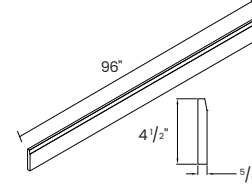

BASE MOLDING

WALLACE WARM WHITE
96 x 5/8 x 4 1/2" | DSBM96 - WA
OMSID: 326165192

BRIGHT WHITE
96 x 5/8 x 4 1/2" | DSBM96 - BW
OMSID: 322505950

BRISTOL SLATE GRAY
96 x 5/8 x 4 1/2" | DSBM96 - BR
OMSID: 326165193

LIGHT GRAY
96 x 5/8 x 4 1/2" | DSBM96 - LG
OMSID: 323329344

DEVON MIDNIGHT BLUE
96 x 5/8 x 4 1/2" | DSBM96 - DV
OMSID: 322505951

LINCOLN CHESTNUT
96 x 5/8 x 4 1/2" | DSBM96 - LC
OMSID: 324916719