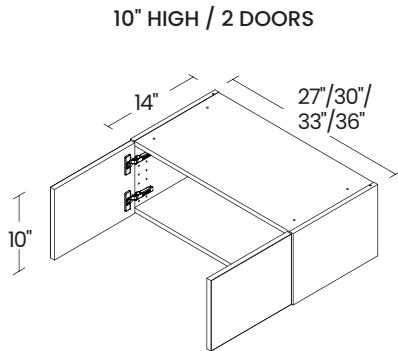

Our wall and glass door wall cabinets are 14" deep while our deep and corner wall cabinets are 24". Height and width options are listed with each cabinet.

FAIRHOPE BRIGHT WHITE

27" | Model #DSW2710 - FR
OMSID: 322783827