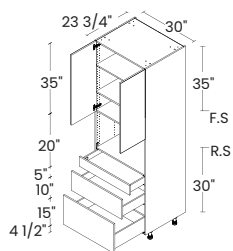

MICROWAVE ¹

2 DOORS / 3 DRAWERS