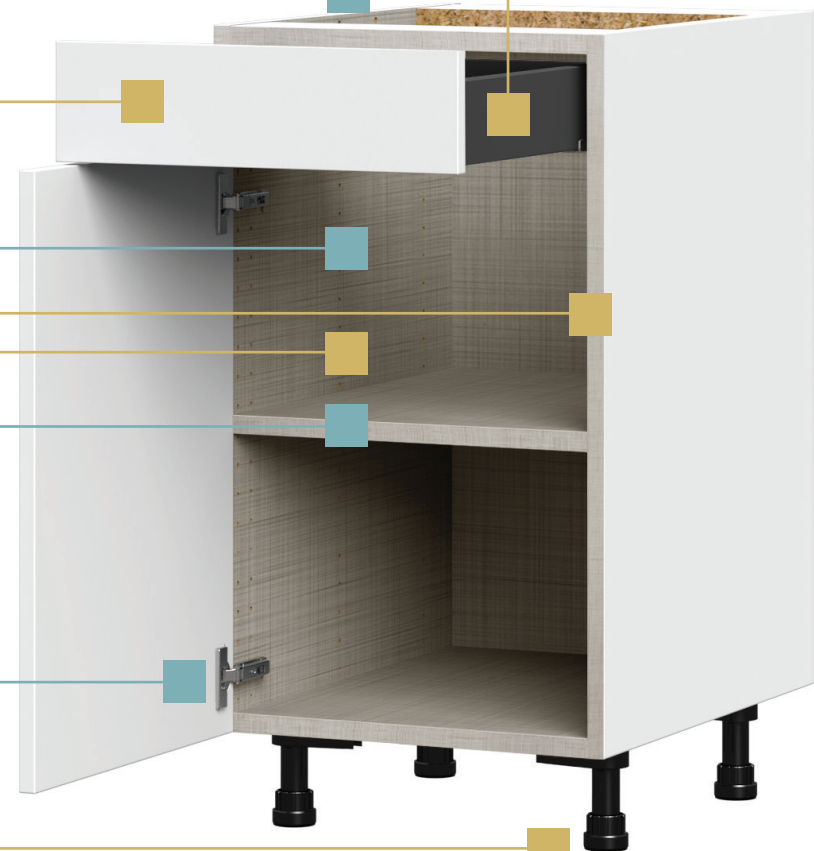

F SERVE
ndry
oom

LAUNDRY ROOM
WASH WITH CARE
DELICATE GOODS

Quality construction

Melamine interior cabinet boxes are water and stain-resistant.

Soft-close extra wide drawers.

Superior strength and durability with 5/8 inch side gables.

Sturdy slimline metal drawer boxes with full-extension undermount slides hold up to 75 lbs. Solid wood dovetail option available.

Full-access construction eliminates the face frame around cabinet boxes for a modern look & additional storage space.

Designer linen pattern interior.

Heavier storage capacity with 3/4-inch full-depth shelves.

Press-in hinges are tool-free, easy-to-install, adjustable, and soft-closing.

Pre-installed adjustable legs provide:

- Easy leveling on uneven floors
- Smooth gliding across floors & through tight doorways, preventing damage
- Minimized water damage

built to last

Drawer boxes

Two great options with the latest technology. Select standard metal drawer boxes or our solid-wood dovetail option.