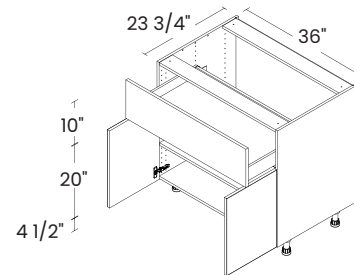

2 DOORS / 1 DRAWER

FAIRHOPE BRIGHT WHITE
36" | Model #DSBCT36A - FR
OMSID: 317873559

MANCOS BRIGHT WHITE
36" | Model #DSBCT36A - MN
OMSID: 317793298

CUMBERLAND LIGHT GRAY
36" | Model #DSBCT36A - CL
OMSID: 317883202

WALLACE WARM WHITE
36" | Model #DSBCT36A - WA
OMSID: 317790279

BRISTOL SLATE GRAY
36" | Model #DSBCT36A - BR
OMSID: 317853569

DEVON MIDNIGHT BLUE
36" | Model #DSBCT36A - DV
OMSID: 322505611

ALTON BRIGHT WHITE
36" | Model #DSBCT36A - AT
OMSID: 322505610

LITTLETON LIGHT GRAY
36" | Model #DSBCT36A - LT
OMSID: 323328877

MEDORA BURNT WALNUT
36" | Model #DSBCT36A - MD
OMSID: 323328879

LINCOLN CHESTNUT
36" | Model #DSBCT36A - LC
OMSID: 324917179