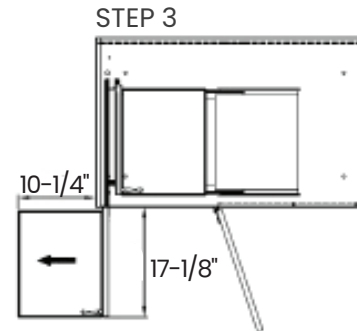

Min. 42 3/4" doesn't allow for filler/hardware clearance. Max. 48 3/4" is with a 6" filler attached to be flush with door - filler not included.

For Magic Corner Pull-Out: left-opening shown below.

BLIND CORNER WITH LEMANS PULL-OUT