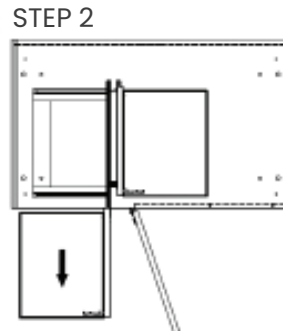

Min. 42 3/4" doesn't allow for filler/hardware clearance. Max. 48 3/4" is with a 6" filler attached to be flush with door - filler not included.

For Magic Corner Pull-Out: left-opening shown below.

BLIND CORNER WITH LEMANS PULL-OUT