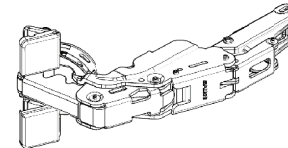

155 DEGREE HINGE

Must be used when adding interior drawers behind cabinet doors
DSHIN155
OMSID: 327898526