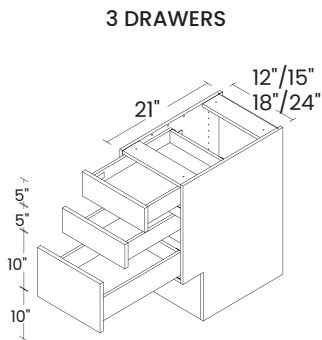

FAIRHOPE BRIGHT WHITE

12" | Model #DSV3D12ADA - FR
OMSID: 325271301

15" | Model #DSV3D15ADA - FR
OMSID: 325271303

18" | Model #DSV3D18ADA - FR
OMSID: 325271305

24" | Model #DSV3D24ADA - FR
OMSID: 325271307

DEVON MIDNIGHT BLUE

12" | Model #DSV3D12ADA - DV
OMSID: 325271338

15" | Model #DSV3D15ADA - DV
OMSID: 325271339

18" | Model #DSV3D18ADA - DV
OMSID: 325271340

24" | Model #DSV3D24ADA - DV
OMSID: 325271342

MANCOS BRIGHT WHITE

12" | Model #DSV3D12ADA - MN
OMSID: 325271309

15" | Model #DSV3D15ADA - MN
OMSID: 325271310

18" | Model #DSV3D18ADA - MN
OMSID: 325271311

24" | Model #DSV3D24ADA - MN
OMSID: 325271312

ALTON BRIGHT WHITE

12" | Model #DSV3D12ADA - AT
OMSID: 325271330

15" | Model #DSV3D15ADA - AT
OMSID: 325271331

18" | Model #DSV3D18ADA - AT
OMSID: 325271332

24" | Model #DSV3D24ADA - AT
OMSID: 325271333

CUMBERLAND LIGHT GRAY

12" | Model #DSV3D12ADA - CL
OMSID: 325271313

15" | Model #DSV3D15ADA - CL
OMSID: 325271314

18" | Model #DSV3D18ADA - CL
OMSID: 325271315

24" | Model #DSV3D24ADA - CL
OMSID: 325271316

LITTLETON LIGHT GRAY

12" | Model #DSV3D12ADA - LT
OMSID: 325271334

15" | Model #DSV3D15ADA - LT
OMSID: 325271335

18" | Model #DSV3D18ADA - LT
OMSID: 325271336

24" | Model #DSV3D24ADA - LT
OMSID: 325271337

WALLACE WARM WHITE

12" | Model #DSV3D12ADA - WA
OMSID: 325271318

15" | Model #DSV3D15ADA - WA
OMSID: 325271319

18" | Model #DSV3D18ADA - WA
OMSID: 325271320

24" | Model #DSV3D24ADA - WA
OMSID: 325271321

MEDORA BURNT WALNUT

12" | Model #DSV3D12ADA - MD
OMSID: 325271326

15" | Model #DSV3D15ADA - MD
OMSID: 325271327

18" | Model #DSV3D18ADA - MD
OMSID: 325271328

24" | Model #DSV3D24ADA - MD
OMSID: 325271329

BRISTOL SLATE GRAY

12" | Model #DSV3D12ADA - BR
OMSID: 325271322

15" | Model #DSV3D15ADA - BR
OMSID: 325271323

18" | Model #DSV3D18ADA - BR
OMSID: 325271324

24" | Model #DSV3D24ADA - BR
OMSID: 325271325

LINCOLN CHESTNUT

12" | Model #DSV3D12ADA - LC
OMSID: 325271343

15" | Model #DSV3D15ADA - LC
OMSID: 325271344

18" | Model #DSV3D18ADA - LC
OMSID: 325271345

24" | Model #DSV3D24ADA - LC
OMSID: 325271346