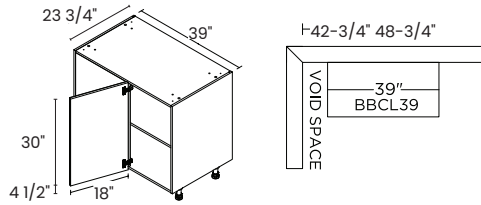

Base corner cabinets

BLIND CORNER WITH SHELF