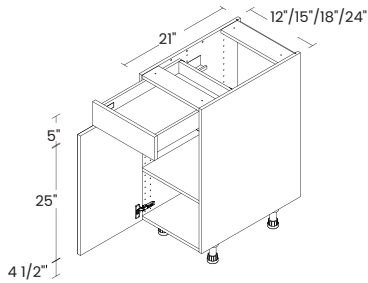

Standard vanity cabinets

All cabinets are produced with white interiors.
Vanity cabinets are not available with dovetail drawers.

1 DOOR / 1 DRAWER

FAIRHOPE BRIGHT WHITE

12" | Model #DSV12(L/R) - FR
OMSID: 325271260

15" | Model #DSV15(L/R) - FR
OMSID: 325271261

18" | Model #DSV18(L/R) - FR
OMSID: 325271262

24" | Model #DSV24(L/R) - FR
OMSID: 325271263

DEVON MIDNIGHT BLUE

12" | Model #DSV12(L/R) - DV
OMSID: 325271392

15" | Model #DSV15(L/R) - DV
OMSID: 325271393

18" | Model #DSV18(L/R) - DV
OMSID: 325271394

24" | Model #DSV24(L/R) - DV
OMSID: 325271395

MANCOS BRIGHT WHITE

12" | Model #DSV12(L/R) - MN
OMSID: 325271264

15" | Model #DSV15(L/R) - MN
OMSID: 325271265

18" | Model #DSV18(L/R) - MN
OMSID: 325271266

24" | Model #DSV24(L/R) - MN
OMSID: 325271267

ALTON BRIGHT WHITE

12" | Model #DSV12(L/R) - AT
OMSID: 325271284

15" | Model #DSV15(L/R) - AT
OMSID: 325271285

18" | Model #DSV18(L/R) - AT
OMSID: 325271286

24" | Model #DSV24(L/R) - AT
OMSID: 325271287

CUMBERLAND LIGHT GRAY

12" | Model #DSV12(L/R) - CL
OMSID: 325271268

15" | Model #DSV15(L/R) - CL
OMSID: 325271269

18" | Model #DSV18(L/R) - CL
OMSID: 325271270

24" | Model #DSV24(L/R) - CL
OMSID: 325271271

LITTLETON LIGHT GRAY

12" | Model #DSV12(L/R) - LT
OMSID: 325271288

15" | Model #DSV15(L/R) - LT
OMSID: 325271389

18" | Model #DSV18(L/R) - LT
OMSID: 325271390

24" | Model #DSV24(L/R) - LT
OMSID: 325271391

WALLACE WARM WHITE

12" | Model #DSV12(L/R) - WA
OMSID: 325271272

15" | Model #DSV15(L/R) - WA
OMSID: 325271273

18" | Model #DSV18(L/R) - WA
OMSID: 325271274

24" | Model #DSV24(L/R) - WA
OMSID: 325271275

MEDORA BURNT WALNUT

12" | Model #DSV12(L/R) - MD
OMSID: 325271280

15" | Model #DSV15(L/R) - MD
OMSID: 325271281

18" | Model #DSV18(L/R) - MD
OMSID: 325271282

24" | Model #DSV24(L/R) - MD
OMSID: 325271283

BRISTOL SLATE GRAY

12" | Model #DSV12(L/R) - BR
OMSID: 325271276

15" | Model #DSV15(L/R) - BR
OMSID: 325271277

18" | Model #DSV18(L/R) - BR
OMSID: 325271278

24" | Model #DSV24(L/R) - BR
OMSID: 325271279

LINCOLN CHESTNUT

12" | Model #DSV12(L/R) - LC
OMSID: 325271396

15" | Model #DSV15(L/R) - LC
OMSID: 325271397

18" | Model #DSV18(L/R) - LC
OMSID: 325271398

24" | Model #DSV24(L/R) - LC
OMSID: 325271399