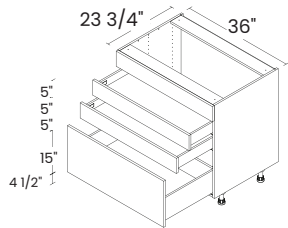

3 DRAWERS / 1 FIXED DRAWER FRONT