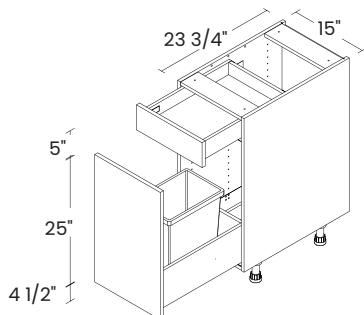

Waste / recycling cabinets

PULL-OUT / 1 DRAWER