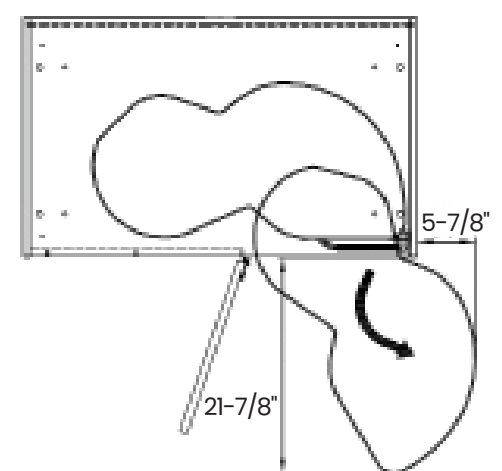

STEP 1: cabinet door opens.

STEP 2: top or bottom tray swings out.

STEP 3: then swings completely out of the cabinet.

For Premium Lemans Pull-Outs: left-opening shown.

CORNER WITH SHELF

FAIRHOPE BRIGHT WHITE
36" | Model #DSBC36(L/R) - FR
 OMSID: 317873545