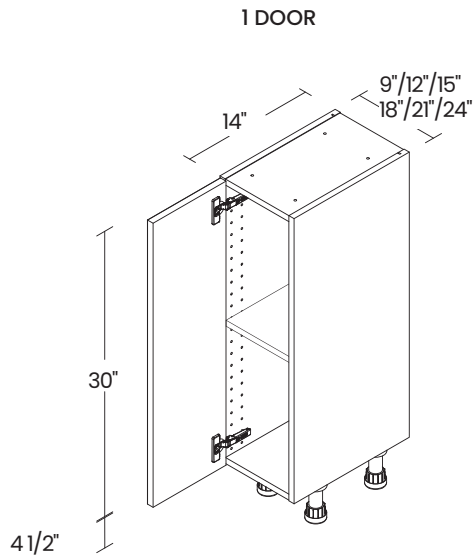

Shallow base cabinet options

Choose from our extensive collection of shallow base cabinets available in all the shapes and sizes you need.

These cabinets are 34 ½" high including legs x 14" deep.
Width options are listed with each cabinet.

FAIRHOPE BRIGHT WHITE

9" | Model #DSB914FH(L/R) - FR
OMSID: 317866638

12" | Model #DSB1214FH(L/R) - FR
OMSID: 317866639

15" | Model #DSB1514FH(L/R) - FR
OMSID: 317866642

18" | Model #DSB1814FH(L/R) - FR
OMSID: 317866643

21" | Model #DSB2114FH(L/R) - FR
OMSID: 317866640

24" | Model #DSB2414FH(L/R) - FR
OMSID: 317866641

DEVON MIDNIGHT BLUE

9" | Model #DSB914FH(L/R) - DV
OMSID: 322506124

12" | Model #DSB1214FH(L/R) - DV
OMSID: 322506144

15" | Model #DSB1514FH(L/R) - DV
OMSID: 322506146

18" | Model #DSB1814FH(L/R) - DV
OMSID: 322506125

21" | Model #DSB2114FH(L/R) - DV
OMSID: 322506126

24" | Model #DSB2414FH(L/R) - DV
OMSID: 322506132

MANCOS BRIGHT WHITE

9" | Model #DSB914FH(L/R) - MN
OMSID: 317862018

12" | Model #DSB1214FH(L/R) - MN
OMSID: 317862019

15" | Model #DSB1514FH(L/R) - MN
OMSID: 317862023

18" | Model #DSB1814FH(L/R) - MN
OMSID: 317862024

21" | Model #DSB2114FH(L/R) - MN
OMSID: 317862021

24" | Model #DSB2414FH(L/R) - MN
OMSID: 317862022

ALTON BRIGHT WHITE

9" | Model #DSB914FH(L/R) - AT
OMSID: 322506121

12" | Model #DSB1214FH(L/R) - AT
OMSID: 322506122

15" | Model #DSB1514FH(L/R) - AT
OMSID: 322506141

18" | Model #DSB1814FH(L/R) - AT
OMSID: 322506145

21" | Model #DSB2114FH(L/R) - AT
OMSID: 322506137

24" | Model #DSB2414FH(L/R) - AT
OMSID: 322506139

CUMBERLAND LIGHT GRAY

9" | Model #DSB914FH(L/R) - CL
OMSID: 317888945

12" | Model #DSB1214FH(L/R) - CL
OMSID: 317888947

15" | Model #DSB1514FH(L/R) - CL
OMSID: 317888951

18" | Model #DSB1814FH(L/R) - CL
OMSID: 317888952

21" | Model #DSB2114FH(L/R) - CL
OMSID: 317888948

24" | Model #DSB2414FH(L/R) - CL
OMSID: 317888949

LITTLETON LIGHT GRAY

9" | Model #DSB914FH(L/R) - LT
OMSID: 323329473

12" | Model #DSB1214FH(L/R) - LT
OMSID: 323329474

15" | Model #DSB1514FH(L/R) - LT
OMSID: 323329489

18" | Model #DSB1814FH(L/R) - LT
OMSID: 323329493

21" | Model #DSB2114FH(L/R) - LT
OMSID: 323329486

24" | Model #DSB2414FH(L/R) - LT
OMSID: 323329487

WALLACE WARM WHITE

9" | Model #DSB914FH(L/R) - WA
OMSID: 317785304

12" | Model #DSB1214FH(L/R) - WA
OMSID: 317785305

15" | Model #DSB1514FH(L/R) - WA
OMSID: 317785308

18" | Model #DSB1814FH(L/R) - WA
OMSID: 317785309

21" | Model #DSB2114FH(L/R) - WA
OMSID: 317785306

24" | Model #DSB2414FH(L/R) - WA
OMSID: 317785307

MEDORA BURNT WALNUT

9" | Model #DSB914FH(L/R) - MD
OMSID: 323329479

12" | Model #DSB1214FH(L/R) - MD
OMSID: 323329490

15" | Model #DSB1514FH(L/R) - MD
OMSID: 323329495

18" | Model #DSB1814FH(L/R) - MD
OMSID: 323329480

21" | Model #DSB2114FH(L/R) - MD
OMSID: 323329481

24" | Model #DSB2414FH(L/R) - MD
OMSID: 323329483

BRISTOL SLATE GRAY

9" | Model #DSB914FH(L/R) - BR
OMSID: 317864970

12" | Model #DSB1214FH(L/R) - BR
OMSID: 317864973

15" | Model #DSB1514FH(L/R) - BR
OMSID: 317864976

18" | Model #DSB1814FH(L/R) - BR
OMSID: 317864977

21" | Model #DSB2114FH(L/R) - BR
OMSID: 317864974

24" | Model #DSB2414FH(L/R) - BR
OMSID: 317864975

LINCOLN CHESTNUT

9" | Model #DSB914FH(L/R) - LC
OMSID: 324916644