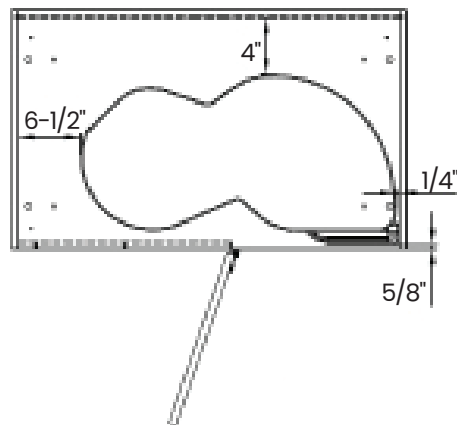

STEP 1: cabinet door opens.