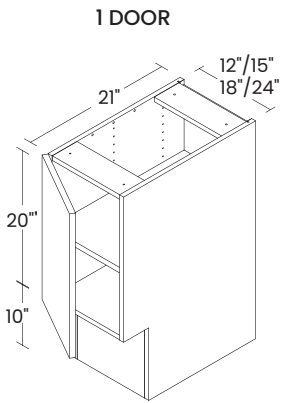

18" | Model #DSB3D18ADA - LC
OMSID: 325271254

21" | Model #DSB3D21ADA - LC
OMSID: 325271255

24" | Model #DSB3D24ADA - LC
OMSID: 325271256

Universal vanity cabinets

All cabinets are produced with white interiors. Vanity cabinets are not available with dovetail drawers.