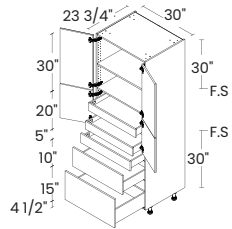

**4 DOORS / 3 DRAWERS /
2 INNER DRAWERS**

FAIRHOPE BRIGHT WHITE
30" | Model #DST3D302484.5I2 - FR
OMSID: 317866872

DEVON MIDNIGHT BLUE
30" | Model #DST3D302484.5I2 - DV
OMSID: 322505980

MANCOS BRIGHT WHITE
30" | Model #DST3D302484.5I2 - MN
OMSID: 317860940

ALTON BRIGHT WHITE
30" | Model #DST3D302484.5I2 - AT
OMSID: 322505986

CUMBERLAND LIGHT GRAY
30" | Model #DST3D302484.5I2 - CL
OMSID: 317895296

LITTLETON LIGHT GRAY
30" | Model #DST3D302484.5I2 - LT
OMSID: 323329389

WALLACE WARM WHITE
30" | Model #DST3D302484.5I2 - WA
OMSID: 317792153

MEDORA BURNT WALNUT
30" | Model #DST3D302484.5I2 - MD
OMSID: 323329384

BRISTOL SLATE GRAY
30" | Model #DST3D302484.5I2 - BR
OMSID: 317865551

LINCOLN CHESTNUT
30" | Model #DST3D302484.5I2 - LC
OMSID: 324917249

Tall appliance cabinets

RS = Reinforced Shelf. FS = Fixed Shelf. Appliance cut-out sizes: (use of a filler is required and must be ordered separately):
¹28 1/2" width x 18 1/2" high. ²28 1/2" width x 43 1/2" high. ³28 1/2" width x 53 1/2" high. ⁴28 1/2" width x 28 1/2" high.