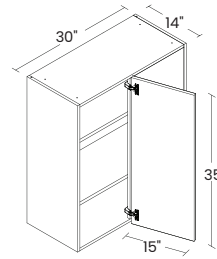

35" HIGH / 1 DOOR

FAIRHOPE BRIGHT WHITE
35" | Model #DSWB3035(L/R) - FR
OMSID: 322827051

MANCOS BRIGHT WHITE
35" | Model #DSWB3035(L/R) - MN
OMSID: 322827063

WALLACE WARM WHITE
35" | Model #DSWB3035(L/R) - WA
OMSID: 322827057

CUMBERLAND LIGHT GRAY
35" | Model #DSWB3035(L/R) - CL
OMSID: 322827060

BRISTOL SLATE GRAY
35" | Model #DSWB3035(L/R) - BR
OMSID: 322827062

DEVON MIDNIGHT BLUE
35" | Model #DSWB3035(L/R) - DV
OMSID: 322827053

ALTON BRIGHT WHITE
35" | Model #DSWB3035(L/R) - AT
OMSID: 322827056

LITTLETON LIGHT GRAY
35" | Model #DSWB3035(L/R) - LT
OMSID: 323329522

MEDORA BURNT WALNUT
35" | Model #DSWB3035(L/R) - MD
OMSID: 323329520

LINCOLN CHESTNUT
35" | Model #DSWB3035(L/R) - LC
OMSID: 324917723

NOTE

Max. 35" is with 6" filler attached to be flush with door – filler not included. Panel next to door is white for all collections. Filler is required.

NOTE

Max. 35" is with 6" filler attached to be flush with door – filler not included. Panel next to door is white for all collections. Filler is required.