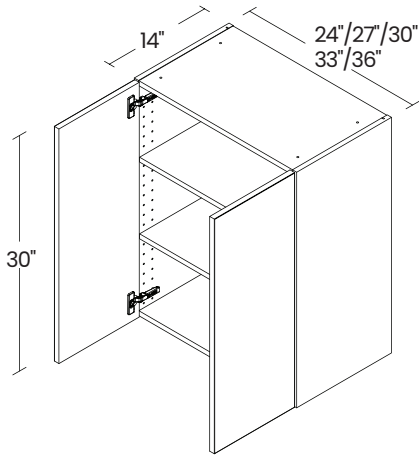

*Glass shelves may be purchased separately.

30" HIGH 2 DOORS

FAIRHOPE BRIGHT WHITE

24" | Model #DSW2430-2 - FR
OMSID: 317867175

27" | Model #DSW2730 - FR
OMSID: 322783720

30" | Model #DSW3030 - FR
OMSID: 317867176