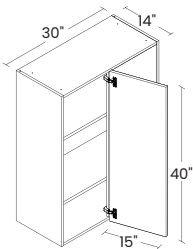

40" HIGH / 1 DOOR

FAIRHOPE BRIGHT WHITE
30" | Model #DSWB3040 - FR
OMSID: 328493108

MANCOS BRIGHT WHITE
30" | Model #DSWB3040 - MN
OMSID: 328493109

CUMBERLAND LIGHT GRAY
30" | Model #DSWB3040 - CL
OMSID: 328493110

WALLACE WARM WHITE
30" | Model #DSWB3040 - WA
OMSID: 328493111

BRISTOL SLATE GRAY
30" | Model #DSWB3040 - BR
OMSID: 328493112

DEVON MIDNIGHT BLUE
30" | Model #DSWB3040 - DV
OMSID: 328493114

ALTON BRIGHT WHITE
30" | Model #DSWB3040 - AT
OMSID: 328493113

LITTLETON LIGHT GRAY
30" | Model #DSWB3040 - LT
OMSID: 328493115

MEDORA BURNT WALNUT
30" | Model #DSWB3040 - MD
OMSID: 328493116

NOTE

Max. 35" is with 6" filler attached to be flush with door – filler not included. Panel next to door is white for all collections. Filler is required.