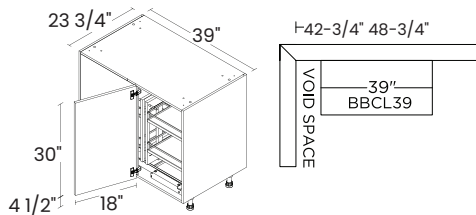

BLIND CORNER WITH MAGIC CORNER PULL-OUT