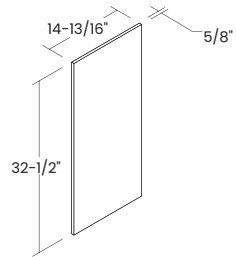

Finishing touches

COLOR-MATCHED ACCESSORIES

Add stylish finishing touches to your project with our choice of color-matched panels and trims, all designed to complete your kitchen beautifully.

WALL CABINET COVER PANELS

WALLACE WARM WHITE

14 13/16 x 32 1/2 x 5/8" | DSCP1432 - WA
OMSID: 317811047
14 13/16 x 37 1/2 x 5/8" | DSCP1437 - WA
OMSID: 317811048

LIGHT GRAY

14 13/16 x 32 1/2 x 5/8" | DSCP1432 - LG
OMSID: 317895071
14 13/16 x 37 1/2 x 5/8" | DSCP1437 - LG
OMSID: 317895072

BRISTOL SLATE GRAY

14 13/16 x 32 1/2 x 5/8" | DSCP1432 - BR
OMSID: 317866499
14 13/16 x 37 1/2 x 5/8" | DSCP1437 - BR
OMSID: 317866500

MEDORA BURNT WALNUT

14 13/16 x 32 1/2 x 5/8" | DSCP1432 - MD
OMSID: 323329276
14 13/16 x 37 1/2 x 5/8" | DSCP1437 - MD
OMSID: 323329278

DEVON MIDNIGHT BLUE

14 13/16 x 32 1/2 x 5/8" | DSCP1432 - DV
OMSID: 322505890
14 13/16 x 37 1/2 x 5/8" | DSCP1437 - DV
OMSID: 322505891

LINCOLN CHESTNUT

14 13/16 x 32 1/2 x 5/8" | DSCP1432 - LC
OMSID: 324916568
14 13/16 x 37 1/2 x 5/8" | DSCP1437 - LC
OMSID: 324916569

BRIGHT WHITE

14 13/16 x 32 1/2 x 5/8" | DSCP1432 - BW
OMSID: 317864763
14 13/16 x 37 1/2 x 5/8" | DSCP1437 - BW
OMSID: 317864764