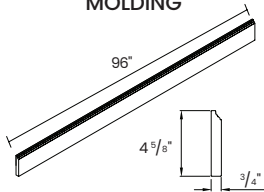

**FURNITURE BASE
MOLDING**

WALLACE WARM WHITE
3/4 x 96 x 4 5/8" | DSFBM96 - WA
OMSID: 318766597

BRISTOL SLATE GRAY
3/4 x 96 x 4 5/8" | DSFBM96 - BR
OMSID: 318766632