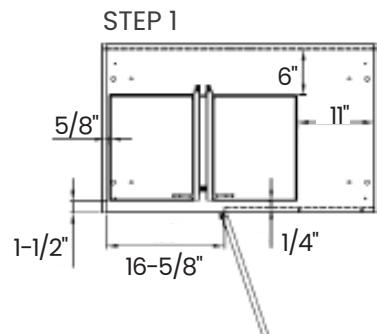

Min. 42 3/4" doesn't allow for filler/hardware clearance. Max. 48 3/4" is with a 6" filler attached to be flush with door - filler not included.

For Magic Corner Pull-Out: left-opening shown below.

BLIND CORNER WITH LEMANS PULL-OUT