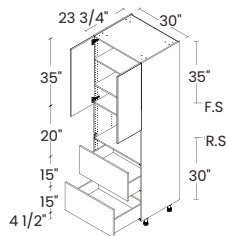

MICROWAVE ¹

2 DOORS / 2 DRAWERS