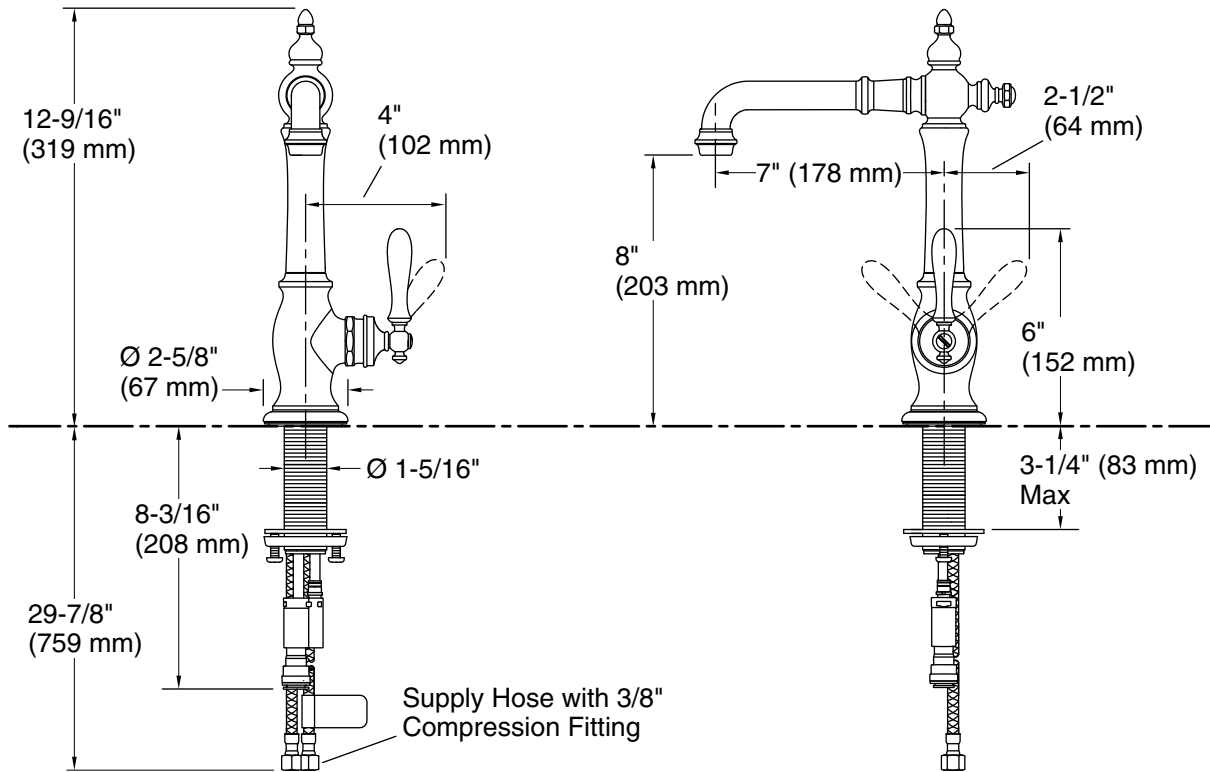

### Technical Information

All product dimensions are nominal.

### Spout:

Spout reach: 7" (178 mm)