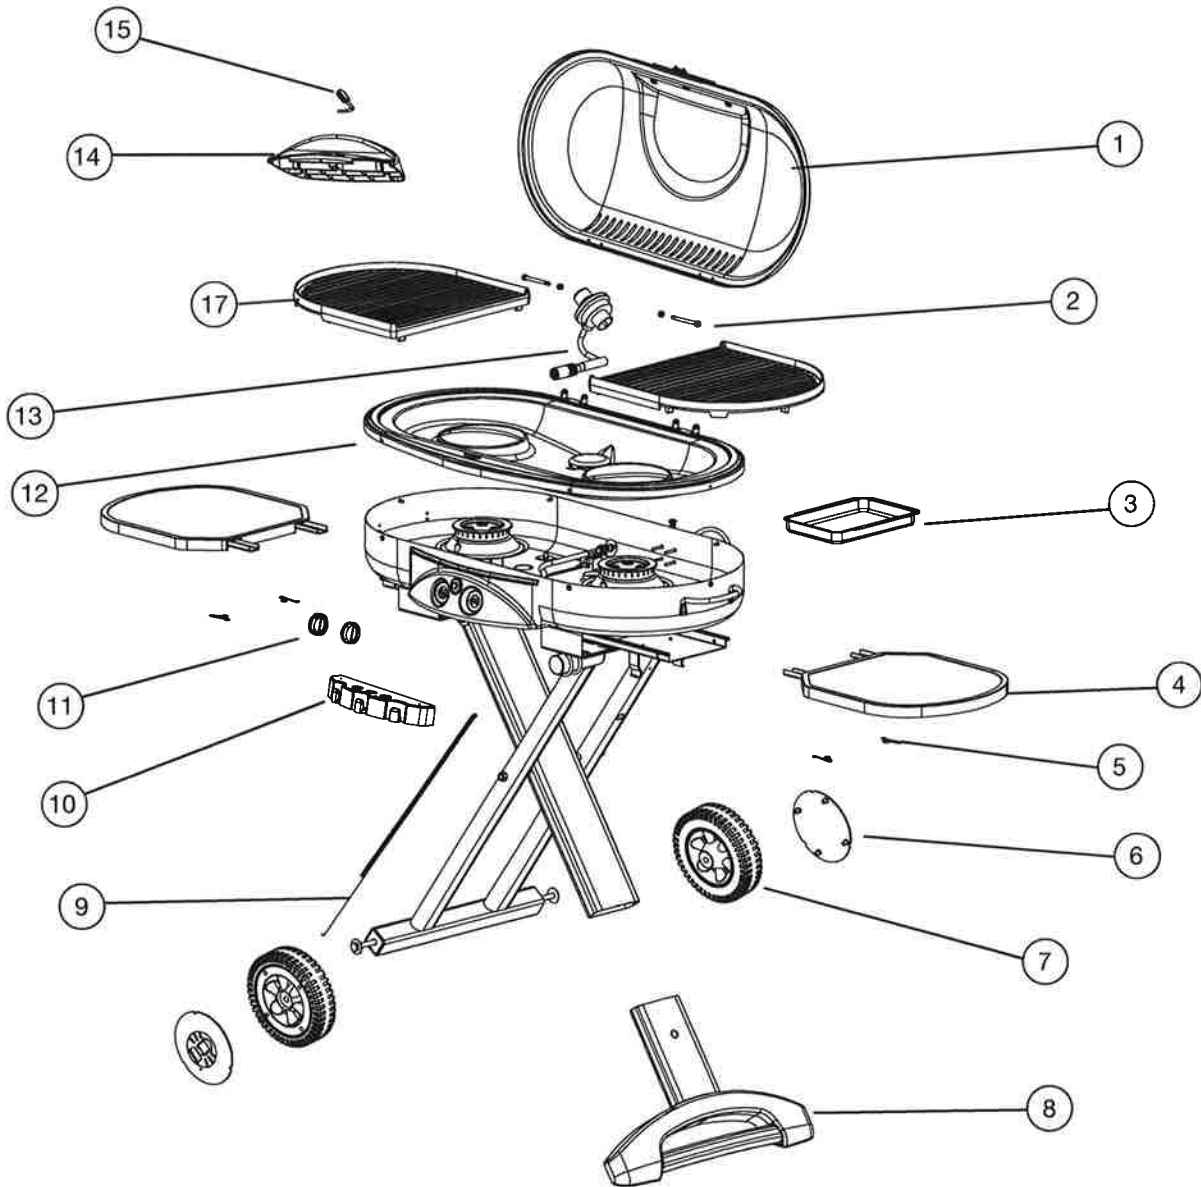

## Replacement Parts List — 9949A Series

1	9949A1201	Lid Assy (Red)	9	5010000748	Match Light Chain
2	9949-1191	Hinge Kit (2 pk)	10	9949-1961	Tool Holder
3	5010000747	Grease Tray	11	5010000777	Control Knob
4	5010000778	Side Table w/ Hardware	12	9949A1551	Cooktop
5	9949-2891	Spring Clip (2 pk)	13	5010000743	Regulator Assy
6	9949-2071	Hubcap	14	5010000776	Lid Handle
7	9949-2401	Wheel w/ Hardware	15	9949-1141	Lid Latch
8	9949-5601	Handle Assy	16	9942-5851	Ignitor/Electrode (not shown)

- Additional Accessories Sold Separately
- 9949-1001 Patio Cover (Not Shown)
  - 2000020981 Full Griddle (Not Shown)
  - 2000020980 Carry Case (Not Shown)
  - 2000019875 Stove Grate (Not Shown)
  - 2000019874 Griddle (Not Shown)
  - 2000019873 Grill Grate ( 17 )