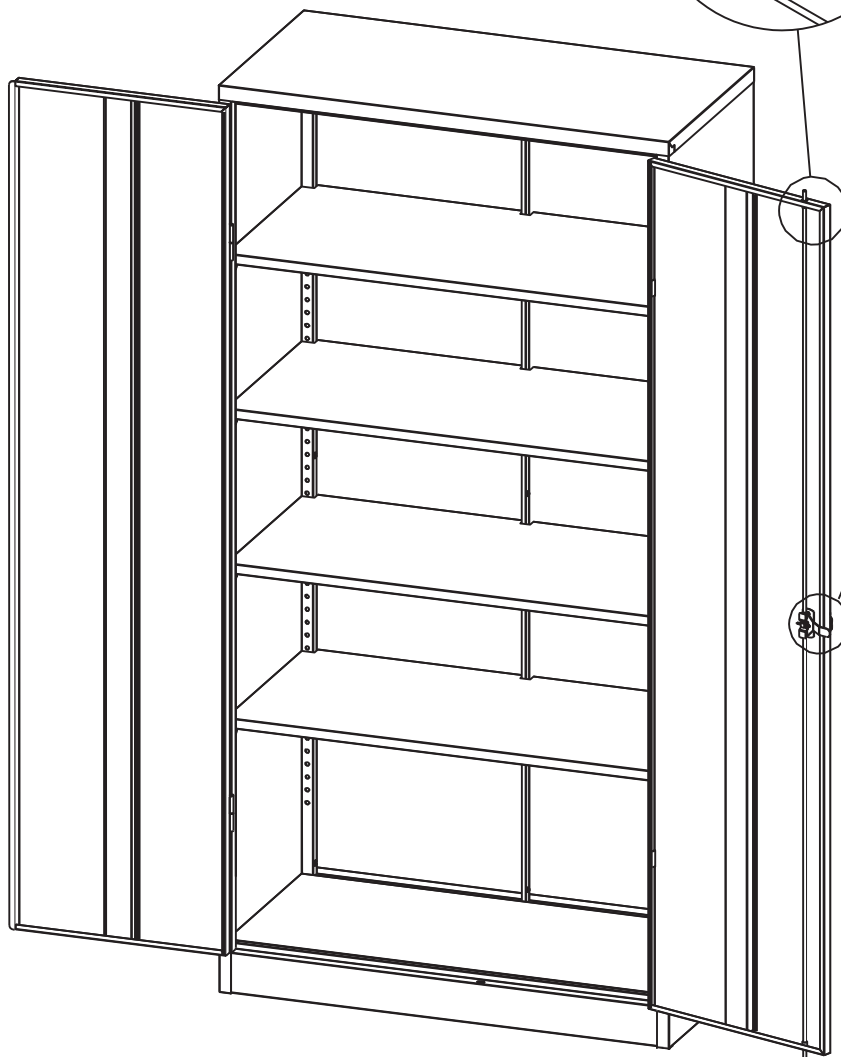

Step 8

Q x2

P x1

R x2

5