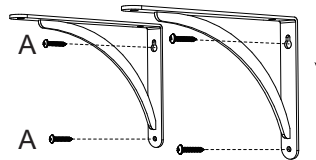

Insert Bracket through top screw and push down. Adjust bracket to vertical; install bottom screw A. Fasten Top screw.