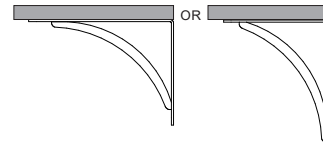

## 1. Before Installation

Tools needed:

Each bracket comes with the following installation hardware:

Description	Letter	Quantity
#10x1-1/4 in Tapping Screws	A	2
#8x1/2 in Tapping Screws	B	2

- A  For Wall
- B  For shelf board

2 ways for installation