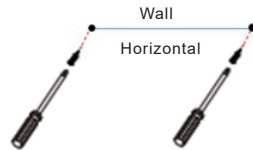

2. Installation

Mark Locations on wall studs. Install top Screw A