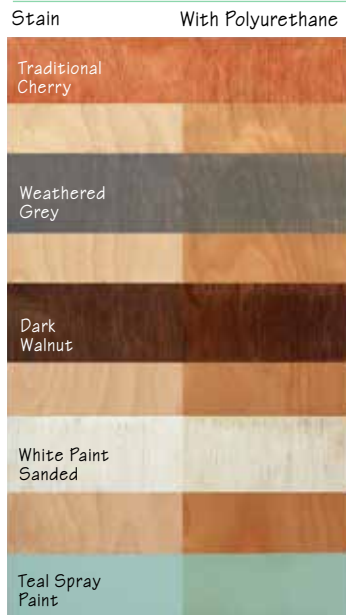

Color, Stain and Finish Demonstration

BCX Plywood

Red Oak Plywood

Birch Plywood

Underlayment Panel