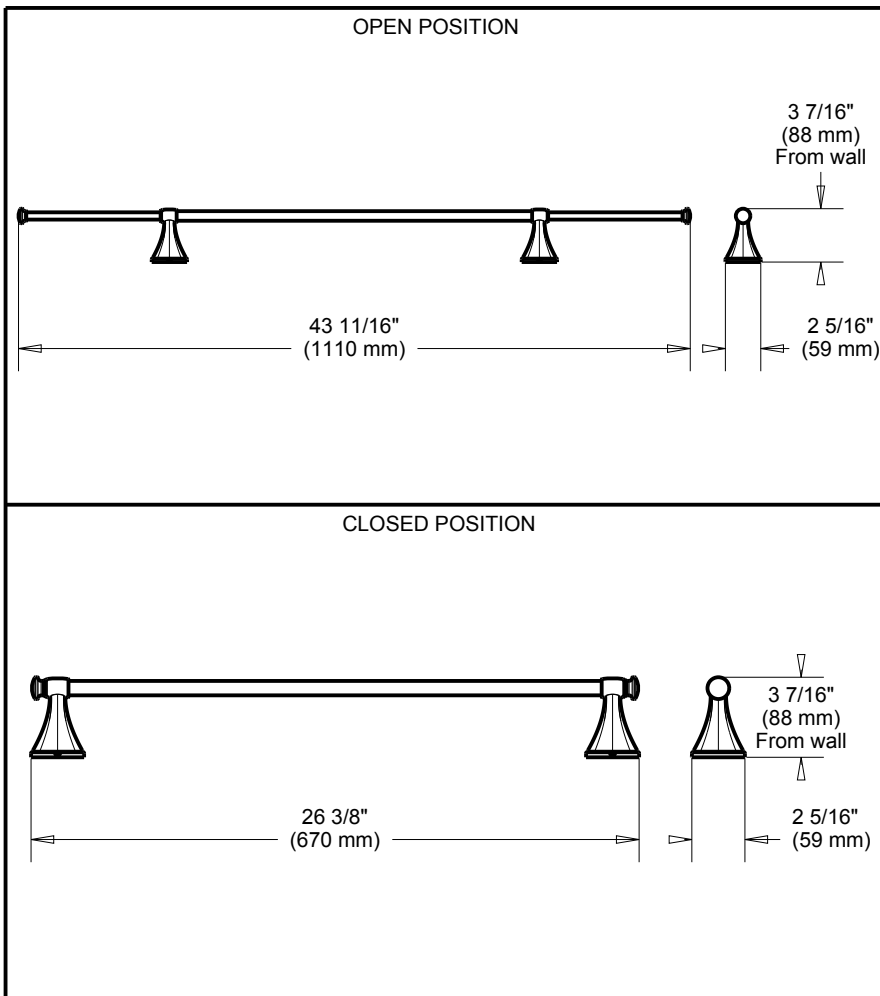

DELTA[®]

ACCESSORIES

- Expandable™ Bath Collection
- 24" Towel Bar

Submitted Model No.: _____

Specific Features: _____

STANDARD SPECIFICATIONS:

- Wood blocking is preferable behind all wall surfaces. If wood blocking is not available, the following fasteners are suggested: Tile/Masonry-Plastic or lead Anchors Plaster/drywall-Toggle bolts.
- Mounting hardware and mounting template included with product.