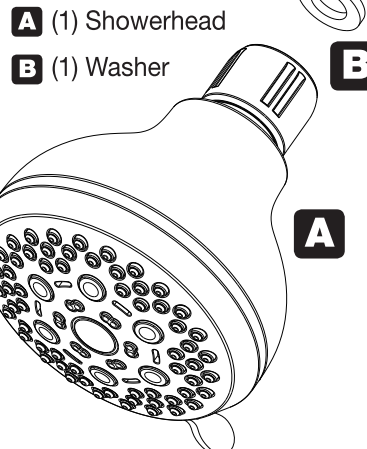

GLACIER BAY® Installation Instructions/Warranty Information

492 870
493 360
493 565Model Number:
8062000GW
8063000GW
8064000GW

*Voids warranty if damaged with tools.

For use with automatic compensating valves
rated at 4.9 L/min (1.3 gpm) or lessMeets ASME A112.18.1M Requirements
2.0 gpm (7.6 L/min) Max
1.5 gpm (5.7 L/min) Min at 45 psi**NOTE:**To change the spray settings,
position hand over face of
showerhead and rotate while
pressing thumb against tab.**Limited Lifetime Warranty**