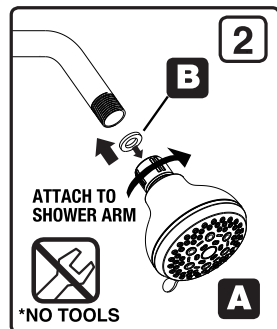

GLACIER BAY® Installation Instructions/Warranty Information

492 870
493 360
493 565Model Number:
8062000GW
8063000GW
8064000GW

*Voids warranty if damaged with tools.

For use with automatic compensating valves
rated at 4.9 L/min (1.3 gpm) or lessMeets ASME A112.18.1M Requirements
2.0 gpm (7.6 L/min) Max
1.5 gpm (5.7 L/min) Min at 45 psi**NOTE:**To change the spray settings,
position hand over face of
showerhead and rotate while
pressing thumb against tab.**Limited Lifetime Warranty**