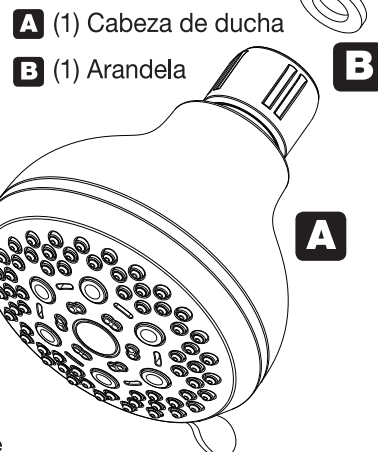

GLACIER BAY® Instrucciones de instalación/Información de garantía

492 870
493 360
493 565

Números de modelos:
8062000GW
8063000GW
8064000GW

*La garantía queda anulada en caso de daño con herramientas.

Para uso con válvulas automáticas reguladoras clasificadas en
4.9 L/min (1.3) gpm o menos

Cumple con los requisitos de la Sociedad
Norteamericana de Ingenieros Mecánicos
ASME A112.18.1M 2.0 gpm (7.6 L/min) Máximo
1.5 gpm (5.7 L/min) Min at 45 psi

NOTA:

Para cambiar el spray
configuración, posición de mano
sobre la superficie de la cabeza de
ducha y gire mientras presiona pulgar
contra ficha.

Garantía limitada de por vida

Este producto Glacier Bay® está garantizado contra defectos de fabricación en materiales y mano de obra durante toda su vida útil. El Waxman Consumer Group reemplazará SIN COSTO ALGUNO, bajo los términos de la garantía, todo el conjunto o cualquier pieza, a nuestra discreción, que presente defectos al instalarse o usarse de manera normal. Esta garantía se limita a las piezas defectuosas tal como se estipula. Quedan excluidos los cargos adicionales por mano de obra o daños ocasionados durante la instalación, reparación o reemplazo, además de los daños incidentales o resultantes. Algunos estados no permiten la exclusión o limitación de los daños accidentales o resultantes, de modo que la exclusión o limitación anterior puede que no se aplique en su caso. Cualquier daño a esta regadera para masaje producto de un uso inadecuado, abuso, negligencia, accidente, instalación inadecuada o cualquier otro uso que infrinja las instrucciones proporcionadas por nosotros ANULARÁ ESTA GARANTÍA. Los problemas asociados con la acumulación de agua dura o sedimentos del suministro de agua no están cubiertos por esta garantía. Para obtener el servicio de garantía, envíe el producto a: The Waxman Consumer Group, 24455 Aurora Road, Bedford Heights, Ohio 44146.

Para obtener asistencia o solicitar
servicio técnico, comuníquese al:
844-GLA-CBAY (844-452-2229)

HECHO EN CHINA
Distributed por
Home Depot U.S.A., Inc.
2455 Paces Ferry Rd., N.W.
Atlanta, GA 30339