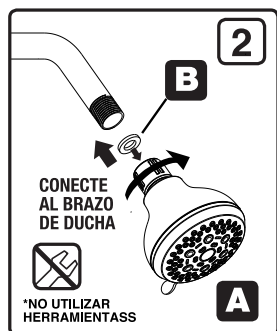

GLACIER BAY® Instrucciones de instalación/Información de garantía

492 870
493 360
493 565

Números de modelos:
8062000GW
8063000GW
8064000GW

*La garantía queda anulada en caso de daño con herramientas.

Para uso con válvulas automáticas reguladoras clasificadas en
4.9 L/min (1.3) gpm o menos

Cumple con los requisitos de la Sociedad
Norteamericana de Ingenieros Mecánicos
ASME A112.18.1M 2.0 gpm (7.6 L/min) Máximo
1.5 gpm (5.7 L/min) Min at 45 psi

NOTA:

Para cambiar el spray
configuración, posición de mano
sobre la superficie de la cabeza de
ducha y gire mientras presiona pulgar
contra ficha.

Garantía limitada de por vida

Este producto Glacier Bay® está garantizado contra defectos de fabricación en materiales y mano de obra durante toda su vida útil. El Waxman Consumer Group reemplazará SIN COSTO ALGUNO, bajo los términos de la garantía, todo el conjunto o cualquier pieza, a nuestra discreción, que presente defectos al instalarse o usarse de manera normal. Esta garantía se limita a las piezas defectuosas tal como se estipula. Quedan excluidos los cargos adicionales por mano de obra o daños ocasionados durante la instalación, reparación o reemplazo, además de los daños incidentales o resultantes. Algunos estados no permiten la exclusión o limitación de los daños accidentales o resultantes, de modo que la exclusión o limitación anterior puede que no se aplique en su caso. Cualquier daño a esta regadera para masaje producto de un uso inadecuado, abuso, negligencia, accidente, instalación inadecuada o cualquier otro uso que infrinja las instrucciones proporcionadas por nosotros ANULARÁ ESTA GARANTÍA. Los problemas asociados con la acumulación de agua dura o sedimentos del suministro de agua no están cubiertos por esta garantía. Para obtener el servicio de garantía, envíe el producto a: The Waxman Consumer Group, 24455 Aurora Road, Bedford Heights, Ohio 44146.

Para obtener asistencia o solicitar
servicio técnico, comuníquese al:
844-GLA-CBAY (844-452-2229)

HECHO EN CHINA
Distributed por
Home Depot U.S.A., Inc.
2455 Paces Ferry Rd., N.W.
Atlanta, GA 30339