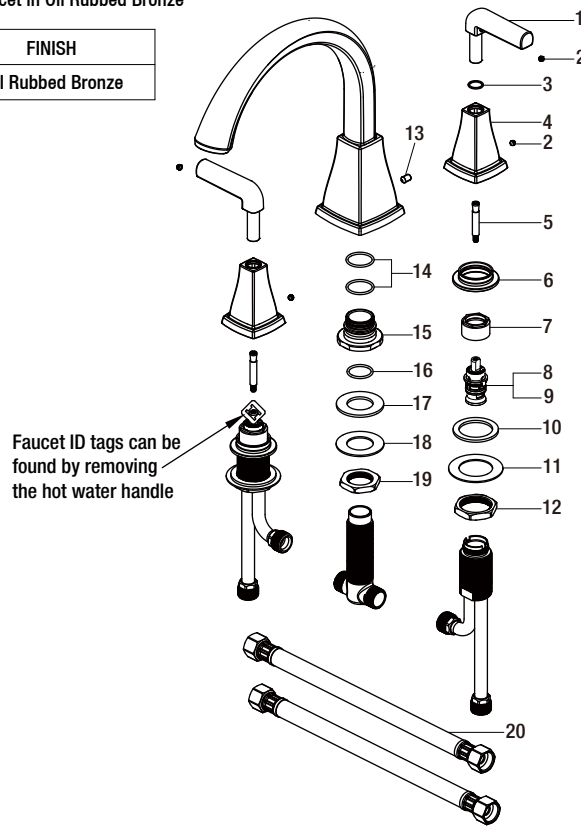

## Replacement Parts List

Brookglen 2-Handle Deck-Mount Roman Tub Faucet in Oil Rubbed Bronze

MODEL	SKU #	FINISH
HD461-8216	304367678	Oil Rubbed Bronze

Many replacement parts can be purchased online or at your local store. Please use the table below to identify the part SKU number needed, go to [HOMEDEPOT.COM](http://HOMEDEPOT.COM), and check for online and store availability. If you can't find the part you are looking for, please call 1-855-HD-GLACIER.

Part	Description	Part #	Internet SKU #	Store SKU #
1	Handle	RP1316916		
2	Set screw	RP50002		
3	Wearable ring	RP64053		
4	Handle seat	RP1712916		
5	Screw	RP50106		
6	Flange	RP17051		
7	Bonnet nut	RP70001		
8	Cartridge H	RP20067	<a href="#">301158139</a>	
9	Cartridge C	RP20068	<a href="#">301158129</a>	
10	Rubber washer	RP64023		

Part	Description	Part #	Internet SKU #	Store SKU #
11	Metal washer	RP64024		
12	Nut	RP56014		
13	Screw	RP50103		
14	O-ring	RP60056		
15	Connector	RP70459		
16	O-ring	RP60094		
17	Rubber washer	RP64035		
18	Metal washer	RP64036		
19	Mounting nut	RP56088		
20	Hose	RP70331		