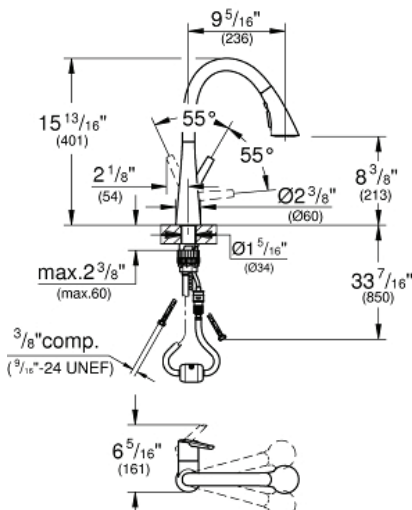

LADYLUX³
Single-Handle Kitchen Faucet
MODEL # 32298DC3

Pure Freude
an Wasser

Product Description:
LADYLUX³
Single-Handle Kitchen Faucet

Standard Specification:

- Single hole installation
- **GROHE StarLight** finish
- **GROHE SilkMove** 1.4" (35 mm) ceramic cartridge
- GROHE Magnetic Docking guarantees easy retraction and smooth docking of the spray head back to the starting position
- Pull-out spray with 3 spray types
- Diverter: Laminar spray/SpeedClean shower jet/GROHE Blade spray (reduced water consumption by up to 70% and even stronger spray performance)
- Stop function - pause button to stop the water flow
- Automatic return to laminar spray
- Adjustable flow rate limiter
- Swivel Spout
- Check valve included to prevent backflow
- Stainless steel flex lines
- **GROHE QuickFix** rapid installation system
- 1.75 gpm

Applicable Codes & Standards:

- Energy Policy Act of 1992
- NSF 61
- ASME A112.18.1/CSA B125.1
- US Federal and State material regulations
- CalGreen
- MASS

Color:

- 32298DC3 SuperSteel InfinityFinish