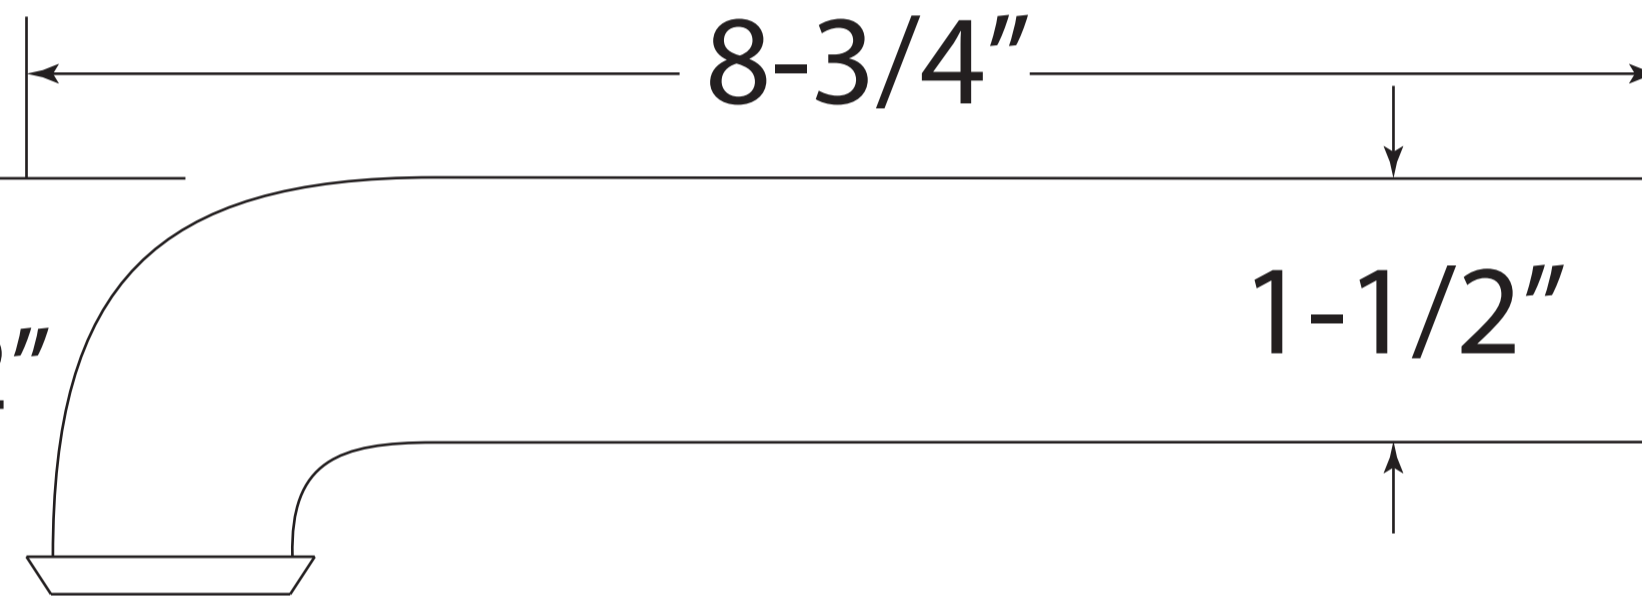

D401-PF-**

1-1/2" Winged Slip
Joint Nut

OR

1-1/2" Slip
Joint Nut

Escutcheon

Black Rubber
Washer

4-3/4"

5"

WESTBRASS Fine Decorative Plumbing Since 1935		2429 E. Olympic Blvd. Los Angeles, CA 90021	
TITLE Fully Finished Styrene P-Trap and Escutcheon			
DWG NO.	D401-PF-**	DATE	4-8-2020
Scale	mrohfs	REV	A
Sheet		1 of 1	