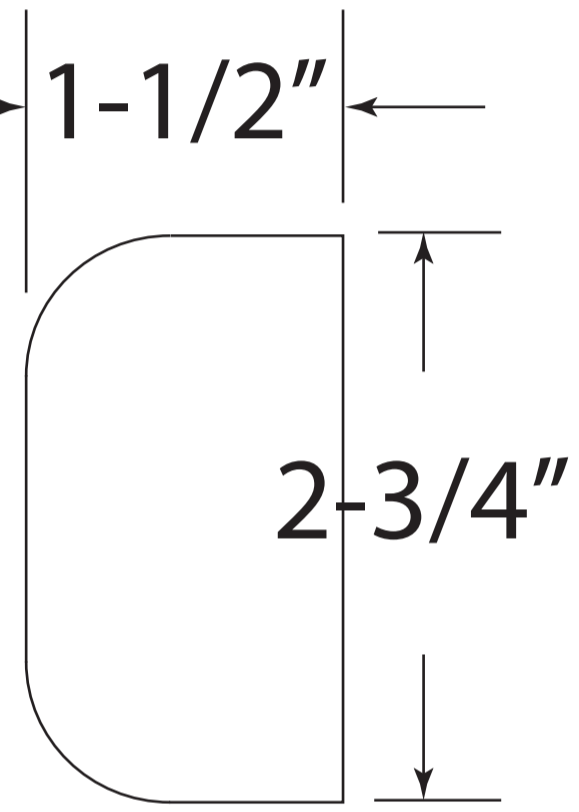

D401-PF-**

1-1/2" Winged Slip
Joint Nut

OR

1-1/2" Slip
Joint Nut

Escutcheon

Black Rubber
Washer

4-3/4"

5"

WESTBRASS Fine Decorative Plumbing Since 1935		2429 E. Olympic Blvd. Los Angeles, CA 90021	
TITLE Fully Finished Styrene P-Trap and Escutcheon			
DWG NO.	D401-PF-**	DATE	4-8-2020
Scale	mrohfs	REV	A
Sheet		1 of 1	