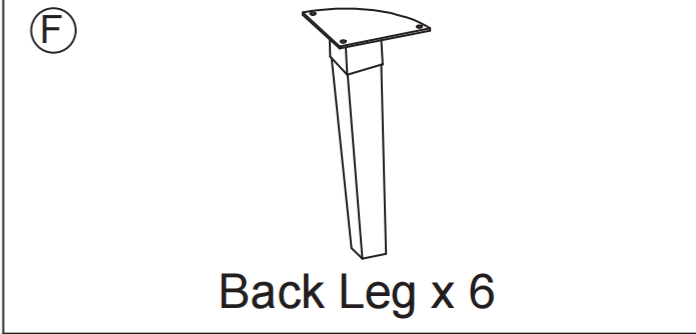

SKU: KS-OC005/KS-OC006

ASSEMBLY INSTRUCTION

No	Hardware	Fig	Q.ty
①	Bolt M6 x 15mm		58
②	Washer M6x 16x1 (Iron)		58
③	Allen Key M4 x 80mm		2

STEP 1

X2

STEP 2

X2

STEP 3