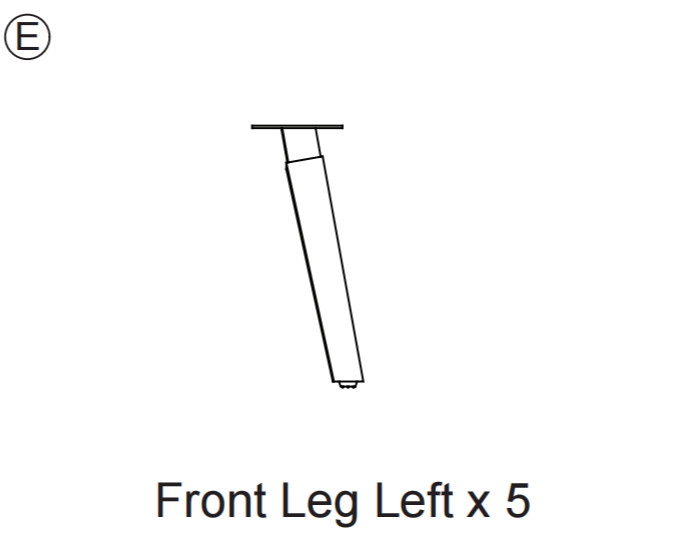

SKU: KS-OC005/KS-OC006

ASSEMBLY INSTRUCTION

No	Hardware	Fig	Q.ty
①	Bolt M6 x 15mm		58
②	Washer M6x 16x1 (Iron)		58
③	Allen Key M4 x 80mm		2

STEP 1

X2

STEP 2

X2

STEP 3

X2

STEP 4

OK

X2

STEP 5

STEP 6

STEP 7

STEP 8