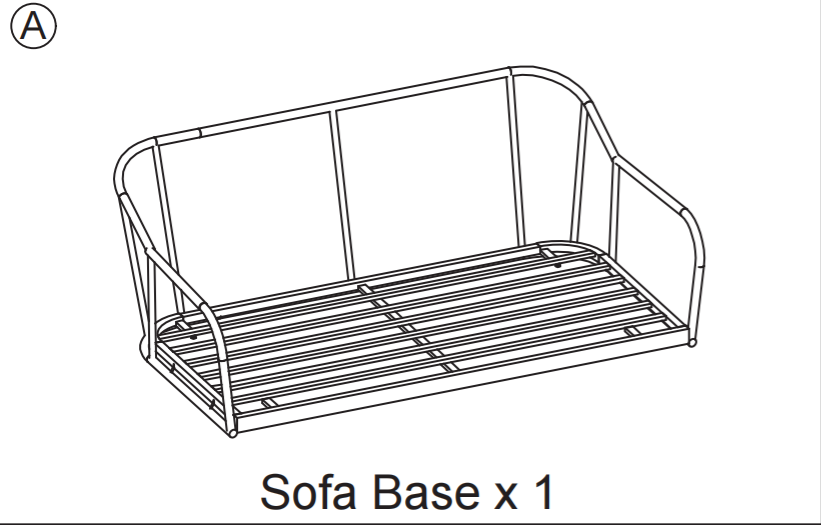

SKU: KS-OC005/KS-OC006

ASSEMBLY INSTRUCTION

No	Hardware	Fig	Q.ty
①	Bolt M6 x 15mm		58
②	Washer M6x 16x1 (Iron)		58
③	Allen Key M4 x 80mm		2

STEP 1

X2

STEP 2

X2

STEP 3

X2

STEP 4

OK

X2

STEP 5

STEP 6

STEP 7

STEP 8