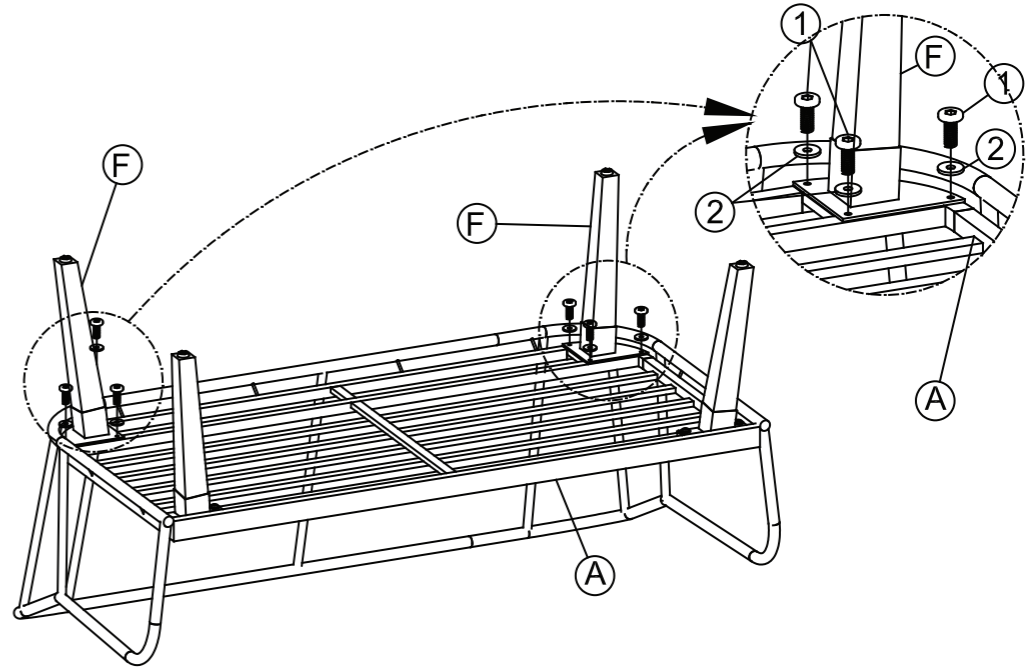

SKU: KS-OC005/KS-OC006

ASSEMBLY INSTRUCTION

No	Hardware	Fig	Q.ty
①	Bolt M6 x 15mm		58
②	Washer M6x 16x1 (Iron)		58
③	Allen Key M4 x 80mm		2

STEP 1

X2

STEP 2

X2

STEP 3

X2

STEP 4

OK

X2

STEP 5

STEP 6

STEP 7

STEP 8