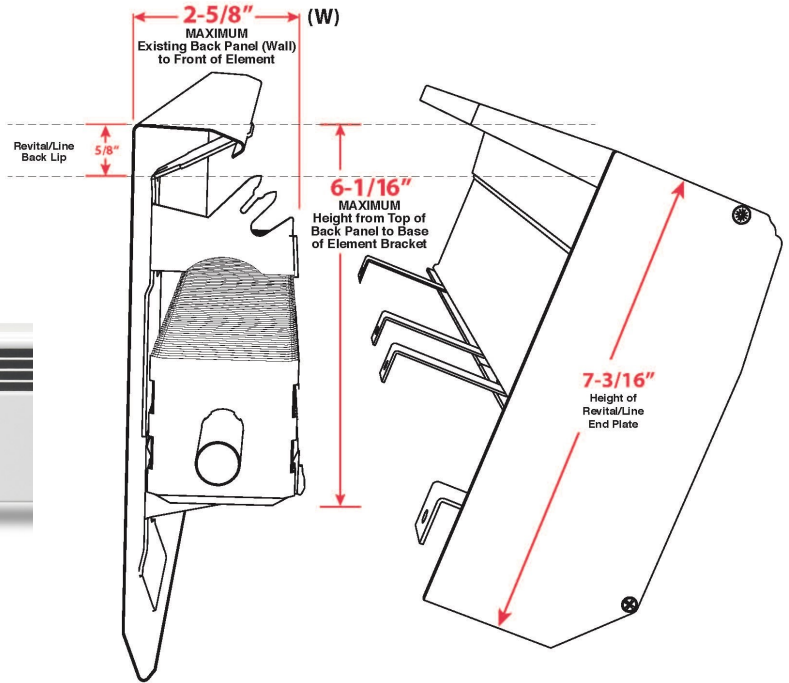

**Slant/Fin**  
**Revital/Line**  
 Aluminum Baseboard Replacement Cover

Slant/Fin Model #	Home Depot Internet #	Description
61000020	305564191	2 ft. Hydronic Baseboard Cover in Brite White
61000030	305564193	3 ft. Hydronic Baseboard Cover in Brite White
61000040	305564199	4 ft. Hydronic Baseboard Cover in Brite White
61000050	305564202	5 ft. Hydronic Baseboard Cover in Brite White
61000060	305564197	6 ft. Hydronic Baseboard Cover in Brite White
61000070	305564198	7 ft. Hydronic Baseboard Cover in Brite White
61000080	305564195	8 ft. Hydronic Baseboard Cover in Brite White
61004001	305564200	4 in. Left End Cap in Brite White
61004002	305564203	4 in. Right End Cap in Brite White
61008000	305564194	90 Degree Inside Corner in Brite White
61009040	305564196	4 in. Filler Sleeve in Brite White