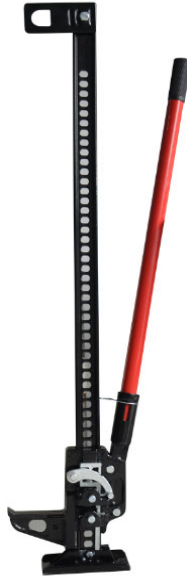

SPEEDWAY
Start to Finish

SKU: 38302

48in Farm Jack

Title: 48" Ratcheting Farm High Lift Bumper Jack 8,000 lb Truck Tractor Off Road

Specifications:

- 8,000 Lb. capacity
- 48in Overall height
- 42in Travel
- 4-1/2in Lifting point
- 4in Clamp
- Ratcheting design

Features:

- Great for lifting tractors or heavy trucks, pulling posts and poles, and even serves as an all-purpose hoist or winch.
- Ratcheting action to speed through the toughest job
- Lifting arm can be adjusted to any position on the upright