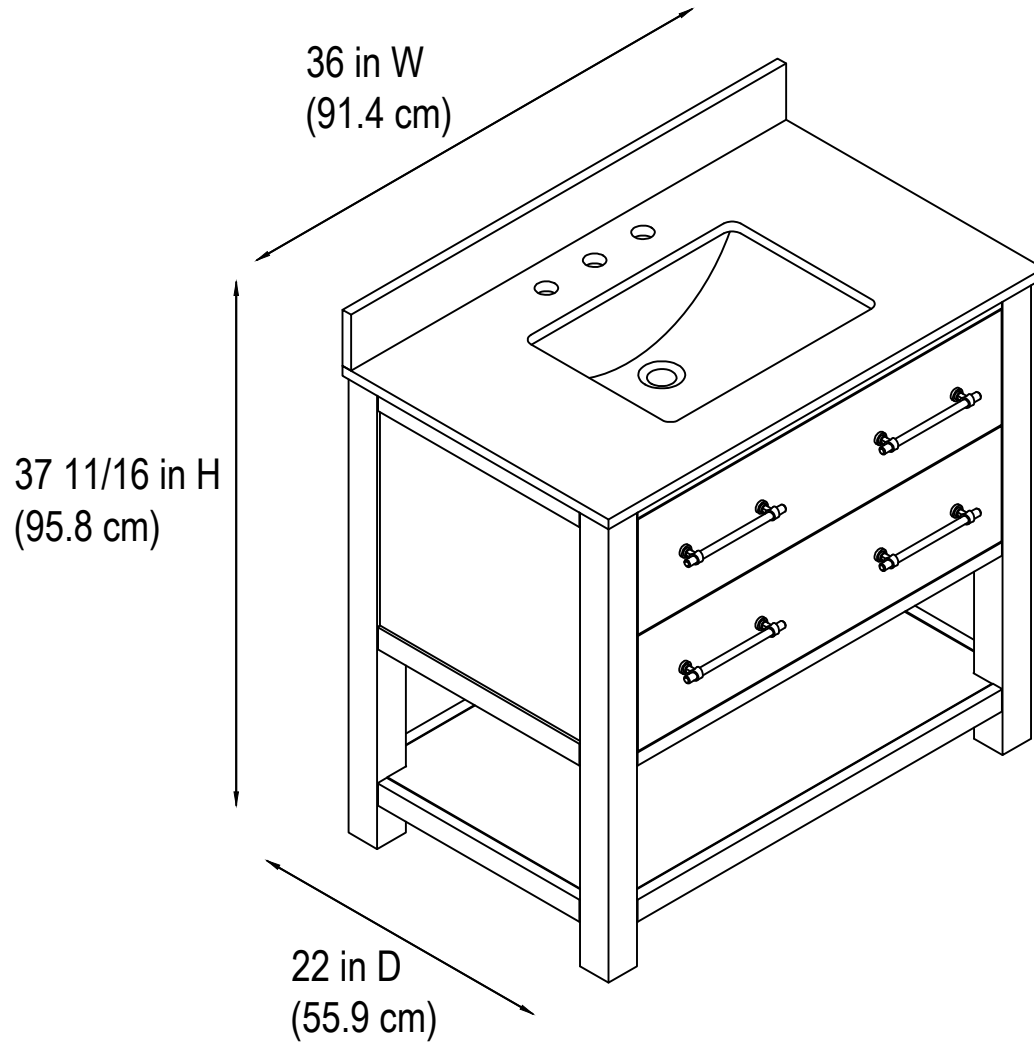

## 36" Bathroom Vanity

36 in. W x 22 in.D x 37 11/16 in.H  
(91.4 cm x 55.9 cm x 95.8 cm)

## Top View

## Back View