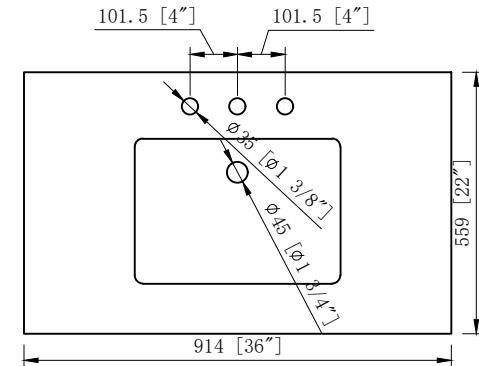

## 36" Bathroom Vanity

36 in. W x 22 in.D x 37 11/16 in.H  
(91.4 cm x 55.9 cm x 95.8 cm)

## Top View

## Back View