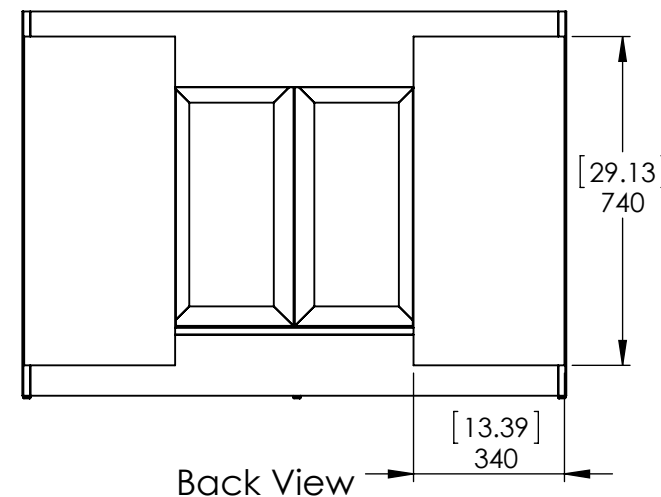

Top View

Front View

Section B-B
Scale 1 : 17

Back View

ITEM:	BH48-WH BH48-ST BHSD48-FG	BWSD48-CR BWSD48-CH	REV: A
-------	---------------------------------	------------------------	---------------

NAME: **Brinkhill 48in Vanity**

DRW:	LAG:	19/02/18
REV:	ING	19/02/18
APP:	R&D	19/02/18
SCALE: 1:20	MODEL:	