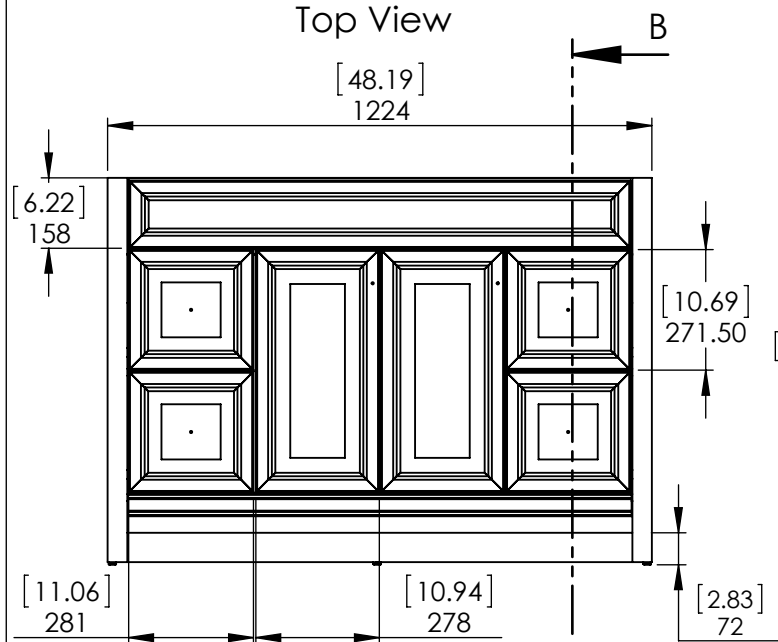

Top View

Front View

Section B-B
Scale 1 : 17

Back View

ITEM:	BH48-WH BH48-ST BHSD48-FG	BWSD48-CR BWSD48-CH	REV: A
-------	---------------------------------	------------------------	---------------

NAME: **Brinkhill 48in Vanity**

DRW:	LAG:	19/02/18
REV:	ING	19/02/18
APP:	R&D	19/02/18
SCALE: 1:20	MODEL:	