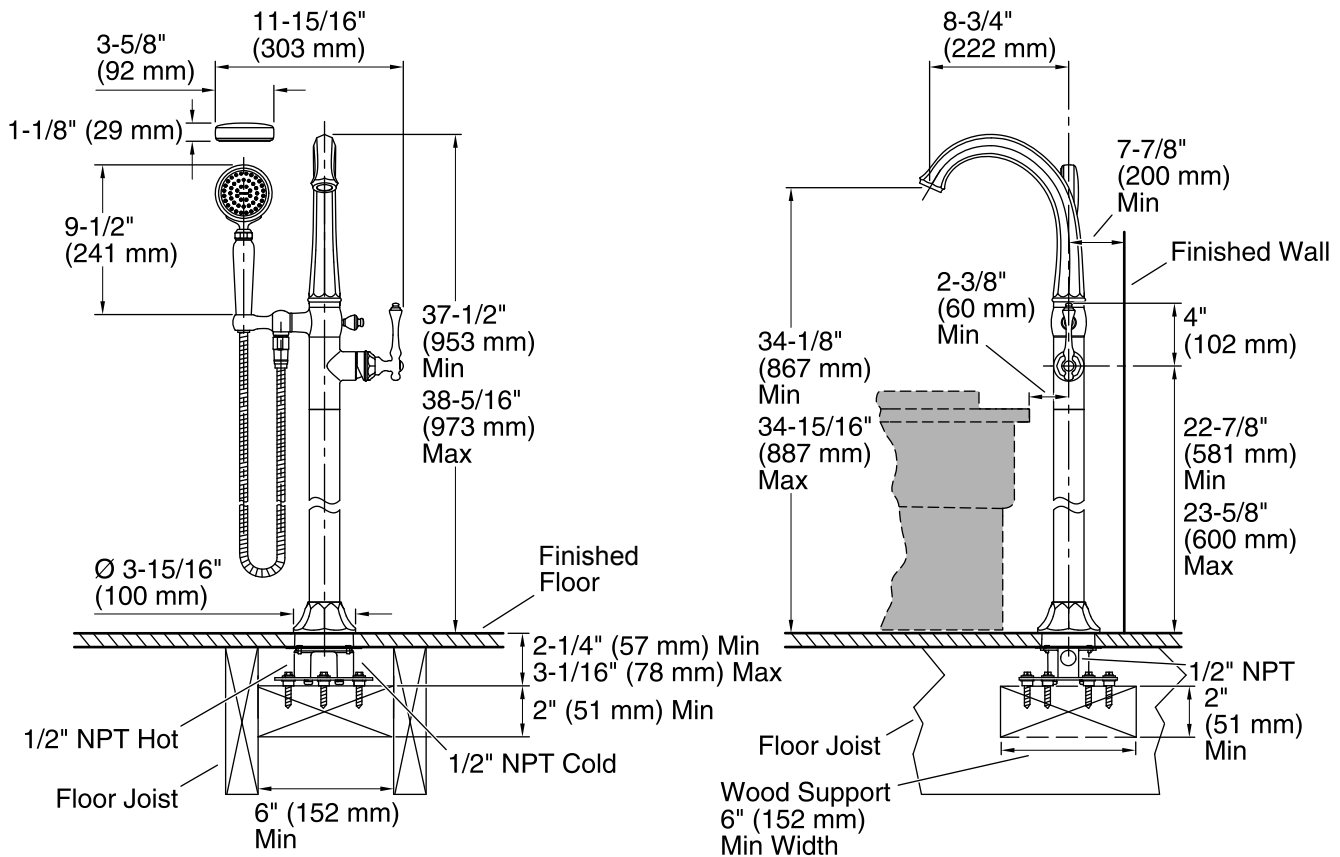

### Features

- Single control actuation.
- Part of the Kelston® collection.
- Includes the K-72776 Artifacts handshower and 60" hose.

### Technical Information

All product dimensions are nominal.

Valve body: Composite  
Spout reach: 8-13/16" (224 mm)

### Handshower:

Rated maximum flow: 2 gal/min (7.6 l/min)