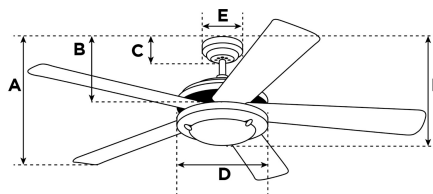

Item Number 7200700

Comet Ceiling Fan

52" Espresso Finish Espresso ABS Blades Includes Light Kit with Frosted Glass

Specifications

Size	52"
Blades.....	ABS Blades (Espresso)
Blade Pitch.....	10°
Approved Location	Indoor/Outdoor
Suggested Room Size.....	Large Room (up to 15x15)
Down Rod.....	3/4" x 4"
Installation.....	Combo
Max. Ceiling Angle.....	18°
Lead Wire	54"
Light Bulb Usage.....	Includes (2) Candelabra (E12) Base, 40 Watt Torpedo Lamps
Control	Remote Control Adaptable
Motor Finish.....	Espresso
Motor Material	Cold Rolled Steel Motor 153mm x 18mm
Reverse Airflow.....	Yes
Capacitor	Triple
Switch Housing Cap.....	Not Included

A. Top of Canopy to Bottom of Blades	11"
B. Top of Canopy to Bottom of Switch House	12.6"
C. Top of Canopy to Bottom of Canopy	2.4"
D. Width of Motor Housing.....	11.3"
E. Width of Canopy.....	5.1"
F. Top of Canopy to Bottom of Glass	14.4"