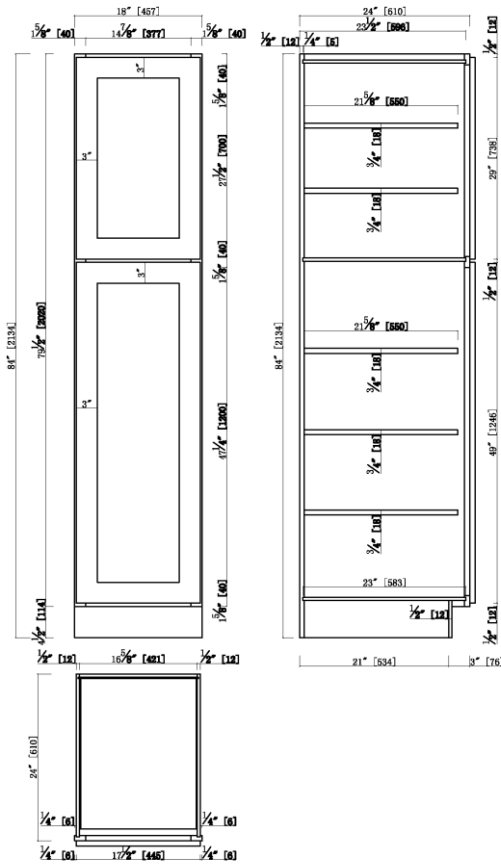

Dimensions

Warranty & Compliances

Warranty Limited 1 year warranty
California 93120 Compliant

Order Codes & Finishes/Colors

	Full Assembly Item#	RTA Item#
Espresso Finish	620401	562371
White Finish	613588	561787

Type:
Job:
Order Code:
Approvals: