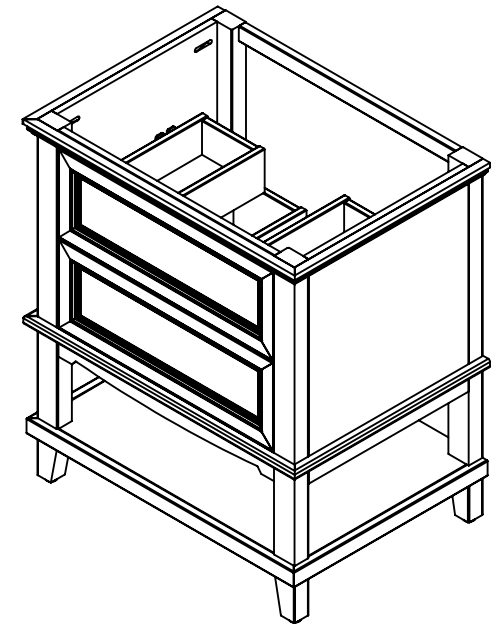

Top View

Isometric View

Front View

SECTION D-D

SCALE 1 : 12

DWG	JCNV	06/20/18
REV	R&D	06/20/18
APR	ING	06/20/18

ITEM:

**TEWD30-WH**  
**TEWD30-ST**

REV

**A**

NAME:

**Vanity Teasian 30in**  
**White & Sterling**

MATERIAL:

**German Beech & Particle Board**

SCALA: 1:20

MODEL:

**Vanity Teasian 30in**