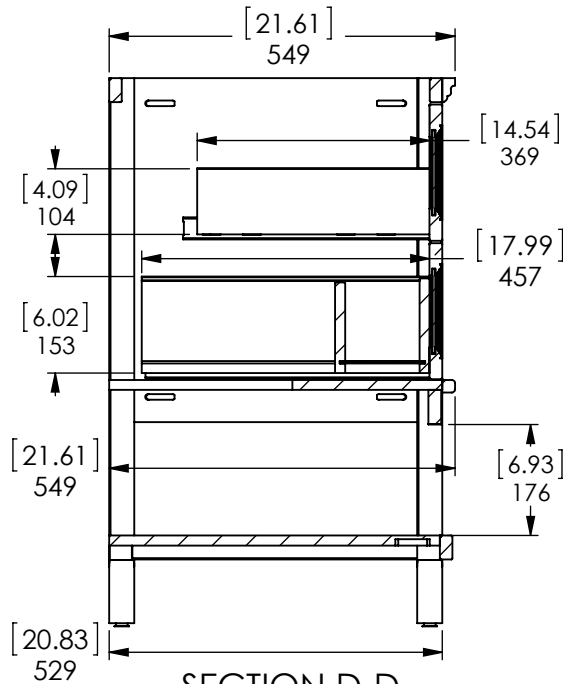

Top View

Isometric View

Front View

SECTION D-D

SCALE 1 : 12

DWG	JCNV	06/20/18
REV	R&D	06/20/18
APR	ING	06/20/18

ITEM:

**TEWD30-WH**  
**TEWD30-ST**

REV

**A**

NAME:

**Vanity Teasian 30in**  
**White & Sterling**

MATERIAL:

**German Beech & Particle Board**

SCALA: 1:20

MODEL:

**Vanity Teasian 30in**