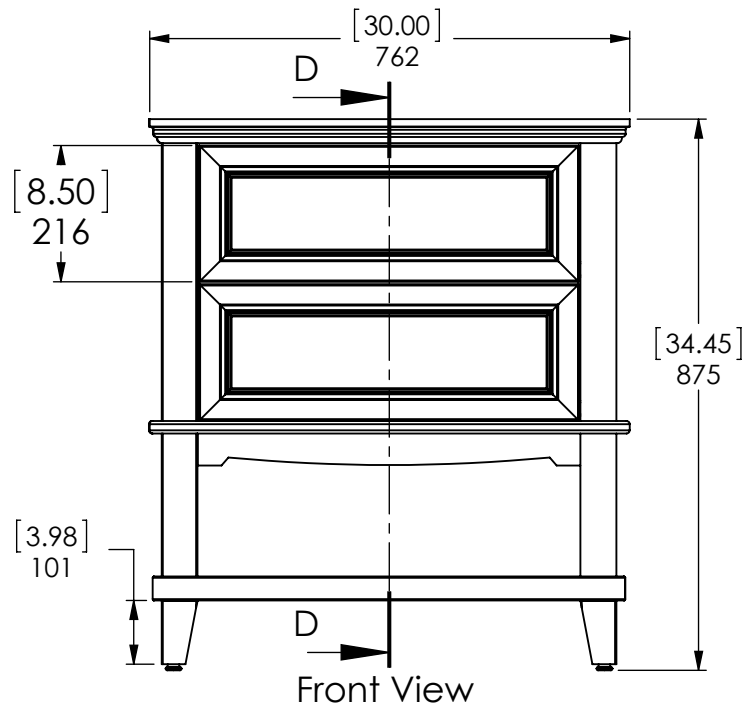

Top View

Isometric View

Front View

SECTION D-D

SCALE 1 : 12

DWG	JCNV	06/20/18
REV	R&D	06/20/18
APR	ING	06/20/18

ITEM:

**TEWD30-WH**  
**TEWD30-ST**

REV

**A**

NAME:

**Vanity Teasian 30in**  
**White & Sterling**

MATERIAL:

**German Beech & Particle Board**

SCALA: 1:20

MODEL:

**Vanity Teasian 30in**