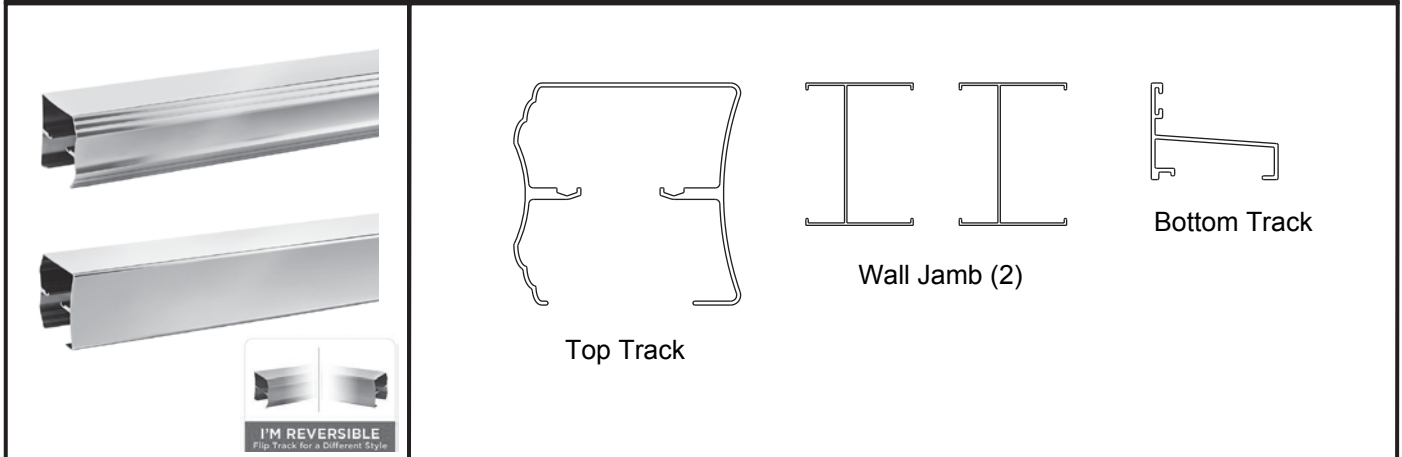

TECHNICAL DATA

Shower Door

SLIDING TRADITIONAL STYLE BATHTUB SHOWER TRACK 60"

- MATERIALS:** Anodized Aluminum Excursions (Track), Bronze Finish is Powder Coated.
- INSTALLATION:** Detailed Instructions and Hardware Included for Easy Installation.
- UNIQUE FEATURE:** Reversible Top Track Offers Two Unique Design Options.
Constructed of Corrosion Resistant Anodized Aluminum.
Fits Doors With an Opening min/max of 50-1/8" - 59-3/8" (127cm-151cm), with a 58-1/8" (148cm) Height.
- WARRANTY:** 5 Year Limited Warranty.

see what Delta can do™

TECHNICAL DATA

Shower Door

SLIDING BATHUB 60" GLASS PANEL

MATERIALS:

1/4" (6mm) Tempered Glass Panel.

INSTALLATION:

Detailed Instructions and Hardware Included for Easy Installation.

UNIQUE FEATURE:

Spot Guard Easy Clean Coating.

Traditional: Fits Doors with an Opening min/max of 50 1/8" - 59 3/8" (127cm-151cm), with a Height of 58 1/8" (148cm)

Contemporary: Fits Doors with an Opening min/max of 50 1/8" - 58 1/2" (127cm-149cm), with a Height of 58 3/4" (149cm)

WARRANTY:

5 Year Limited Warranty.

see what Delta can do™

TECHNICAL DATA

Shower Door

CRESTFIELD HANDLE

- MATERIALS:** Zinc Posts for all, Aluminum Bar: Brushed Nickel, Oil Rubbed Bronze, and Polished Brass. Stainless Steel Bar: Polished Chrome.
- INSTALLATION:** Detailed Instructions and Hardware Included for Easy Installation.
- UNIQUE FEATURE:** Coordinates with Delta® Faucets and Bath Hardware.
Compatible with All Delta® Sliding Bathtub or Shower Doors.
- WARRANTY:** 5 Year Limited Warranty.