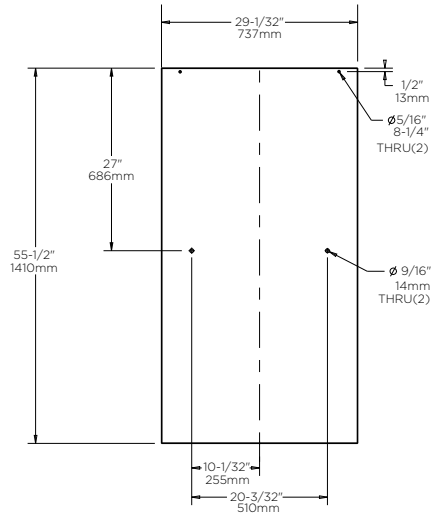

TECHNICAL DATA

Shower Door

SLIDING TRADITIONAL STYLE BATHTUB SHOWER TRACK 60"

- MATERIALS:** Anodized Aluminum Excursions (Track), Bronze Finish is Powder Coated.
- INSTALLATION:** Detailed Instructions and Hardware Included for Easy Installation.
- UNIQUE FEATURE:** Reversible Top Track Offers Two Unique Design Options.
Constructed of Corrosion Resistant Anodized Aluminum.
Fits Doors With an Opening min/max of 50-1/8" - 59-3/8" (127cm-151cm), with a 58-1/8" (148cm) Height.
- WARRANTY:** 5 Year Limited Warranty.

see what Delta can do™

TECHNICAL DATA

Shower Door

SLIDING BATHUB 60" GLASS PANEL

MATERIALS:

1/4" (6mm) Tempered Glass Panel.

INSTALLATION:

Detailed Instructions and Hardware Included for Easy Installation.

UNIQUE FEATURE:

Spot Guard Easy Clean Coating.

Traditional: Fits Doors with an Opening min/max of 50 1/8" - 59 3/8" (127cm-151cm), with a Height of 58 1/8" (148cm)

Contemporary: Fits Doors with an Opening min/max of 50 1/8" - 58 1/2" (127cm-149cm), with a Height of 58 3/4" (149cm)

WARRANTY:

5 Year Limited Warranty.

see what Delta can do™

TECHNICAL DATA

Shower Door

CRESTFIELD HANDLE

- MATERIALS:** Zinc Posts for all, Aluminum Bar: Brushed Nickel, Oil Rubbed Bronze, and Polished Brass. Stainless Steel Bar: Polished Chrome.
- INSTALLATION:** Detailed Instructions and Hardware Included for Easy Installation.
- UNIQUE FEATURE:** Coordinates with Delta® Faucets and Bath Hardware.
Compatible with All Delta® Sliding Bathtub or Shower Doors.
- WARRANTY:** 5 Year Limited Warranty.