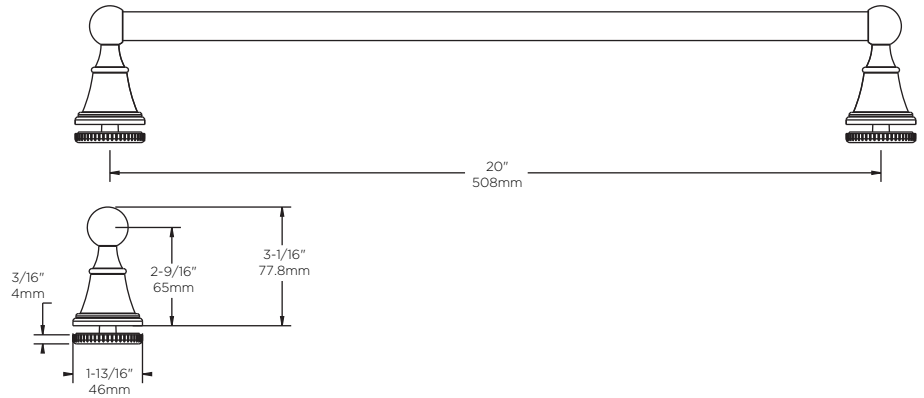

TECHNICAL DATA

Shower Door

SLIDING TRADITIONAL STYLE BATHTUB SHOWER TRACK 60"

- MATERIALS:** Anodized Aluminum Excursions (Track), Bronze Finish is Powder Coated.
- INSTALLATION:** Detailed Instructions and Hardware Included for Easy Installation.
- UNIQUE FEATURE:** Reversible Top Track Offers Two Unique Design Options.
Constructed of Corrosion Resistant Anodized Aluminum.
Fits Doors With an Opening min/max of 50-1/8" - 59-3/8" (127cm-151cm), with a 58-1/8" (148cm) Height.
- WARRANTY:** 5 Year Limited Warranty.

see what Delta can do™

TECHNICAL DATA

Shower Door

SLIDING BATHUB 60" GLASS PANEL

MATERIALS:

1/4" (6mm) Tempered Glass Panel.

INSTALLATION:

Detailed Instructions and Hardware Included for Easy Installation.

UNIQUE FEATURE:

Spot Guard Easy Clean Coating.

Traditional: Fits Doors with an Opening min/max of 50 1/8" - 59 3/8" (127cm-151cm), with a Height of 58 1/8" (148cm)

Contemporary: Fits Doors with an Opening min/max of 50 1/8" - 58 1/2" (127cm-149cm), with a Height of 58 3/4" (149cm)

WARRANTY:

5 Year Limited Warranty.

see what Delta can do™

TECHNICAL DATA

Shower Door

CRESTFIELD HANDLE

- MATERIALS:** Zinc Posts for all, Aluminum Bar: Brushed Nickel, Oil Rubbed Bronze, and Polished Brass. Stainless Steel Bar: Polished Chrome.
- INSTALLATION:** Detailed Instructions and Hardware Included for Easy Installation.
- UNIQUE FEATURE:** Coordinates with Delta® Faucets and Bath Hardware.
Compatible with All Delta® Sliding Bathtub or Shower Doors.
- WARRANTY:** 5 Year Limited Warranty.