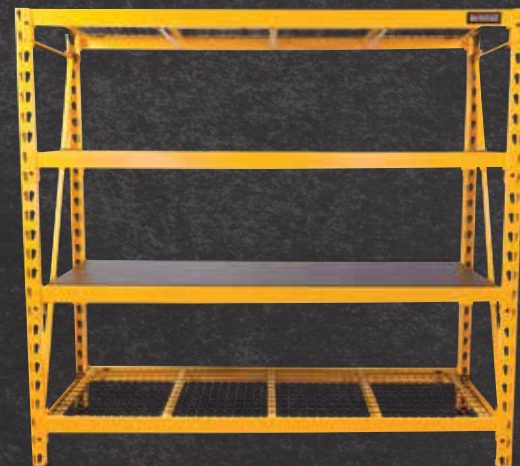

DXST4500 Industrial Rack

4-Foot / 3-Shelf

- Adjustable shelves with black wood decks
- Locking shelf pins ensure proper crossbeam installation
- Industrial powder-coated finish won't fade or chip
- Rugged glass-filled nylon feet prevent scratched floors

6-Foot / 4-Shelf

- Adjustable shelves with three wire grids and one wood deck
- Locking shelf pins ensure proper crossbeam installation
- Industrial powder-coated finish won't fade or chip
- Rugged glass-filled nylon feet prevent scratched floors

Width	77" (195.6 cm)
Height	72" (182.9 cm)
Depth	24" (61 cm)

2500 LB
SHELF CAPACITY
1133.9 KG

→
**WORKBENCH
CONFIGURATION**

**Additional Racks Sold Separately*

YOUR RACK. BUILT DEWALT TOUGH.

The DEWALT line of Industrial Racks was designed and engineered to provide heavy-duty storage for the professional and home user. Each rack features innovative details that aren't typically found on industrial racks, such as dense wire grids that prevent items from falling through, safety straps with weld nuts for ease of assembly, and top caps that protect both you and your items from possible damage.

STRENGTH YOU CAN COUNT ON.

The DXST4500 and DXST10000 feature the highest total load capacity for any storage rack their size. We're talking about two and five tons of pure DEWALT might. To ensure the shelves stay strong, we've added two types of support straps that prevent them from buckling under pressure. No other brand can stack up to that kind of muscle.