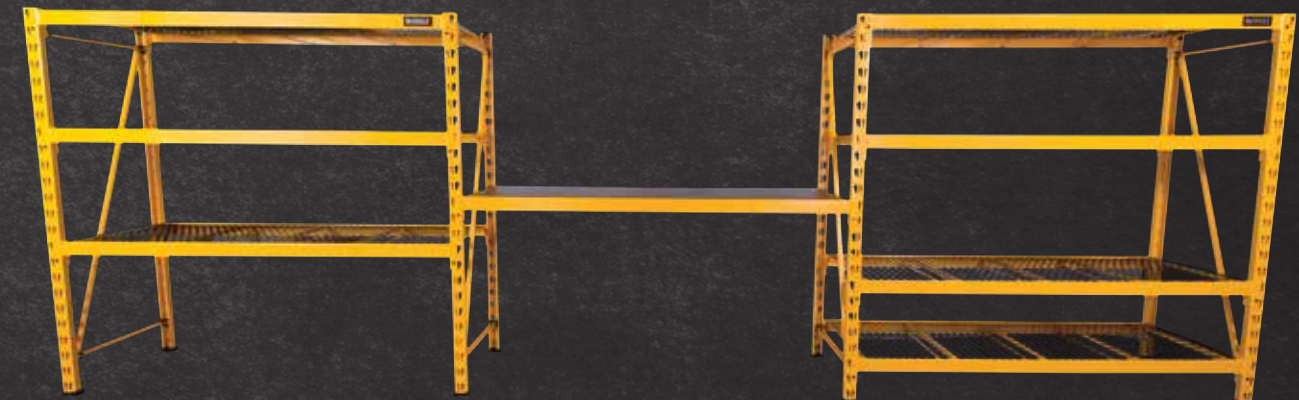

DXST4500 Industrial Rack

4-Foot / 3-Shelf

- Adjustable shelves with black wood decks
- Locking shelf pins ensure proper crossbeam installation
- Industrial powder-coated finish won't fade or chip
- Rugged glass-filled nylon feet prevent scratched floors

6-Foot / 4-Shelf

- Adjustable shelves with three wire grids and one wood deck
- Locking shelf pins ensure proper crossbeam installation
- Industrial powder-coated finish won't fade or chip
- Rugged glass-filled nylon feet prevent scratched floors

Width	77" (195.6 cm)
Height	72" (182.9 cm)
Depth	24" (61 cm)

2500 LB
SHELF CAPACITY
1133.9 KG

→
**WORKBENCH
CONFIGURATION**

**Additional Racks Sold Separately*

YOUR RACK. BUILT DEWALT TOUGH.

The DEWALT line of Industrial Racks was designed and engineered to provide heavy-duty storage for the professional and home user. Each rack features innovative details that aren't typically found on industrial racks, such as dense wire grids that prevent items from falling through, safety straps with weld nuts for ease of assembly, and top caps that protect both you and your items from possible damage.

STRENGTH YOU CAN COUNT ON.

The DXST4500 and DXST10000 feature the highest total load capacity for any storage rack their size. We're talking about two and five tons of pure DEWALT might. To ensure the shelves stay strong, we've added two types of support straps that prevent them from buckling under pressure. No other brand can stack up to that kind of muscle.