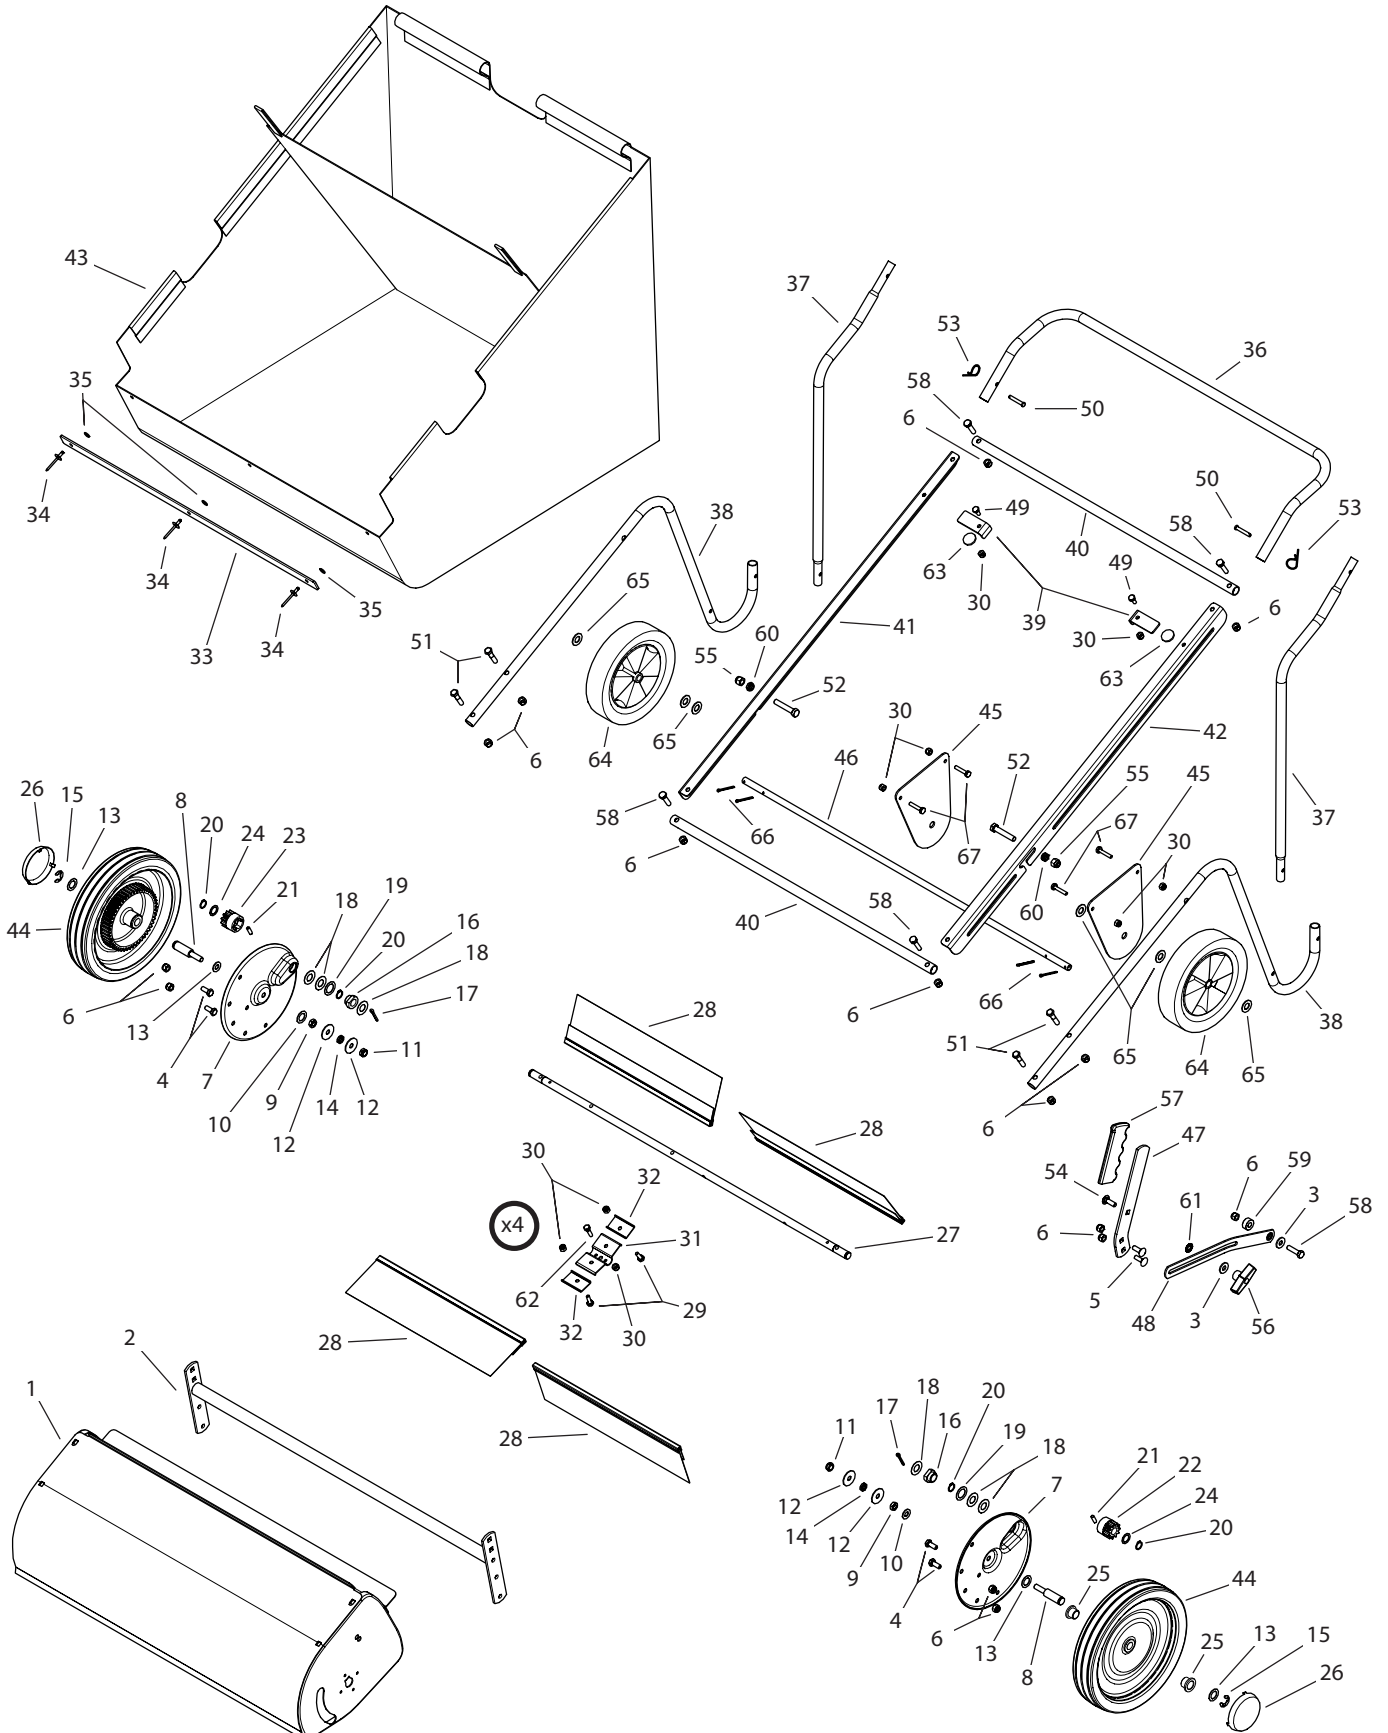

# REPAIR PARTS FOR 45-0570 30 INCH PUSH LAWN SWEEPER