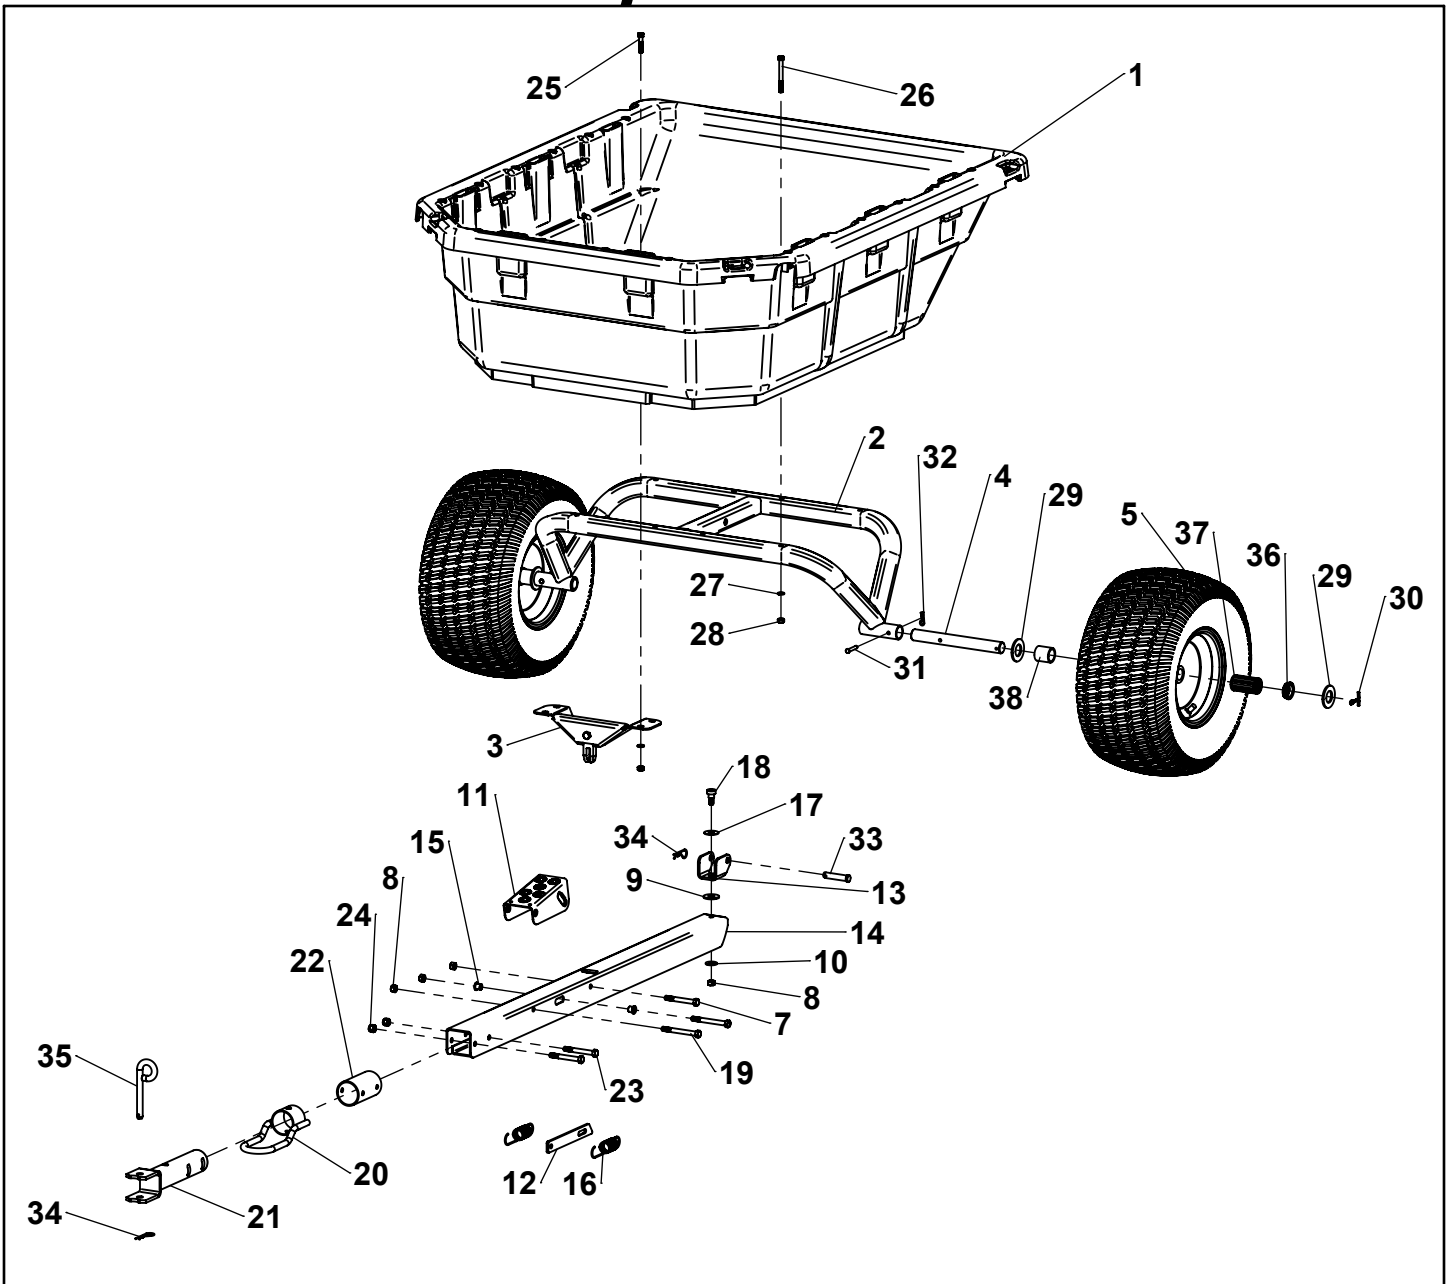

Repair Parts

ITEM	PART NO	DESCRIPTION	QTY	ITEM	PART NO	DESCRIPTION	QTY
1	311161	POLY BODY	1	21	6000534-B2	HYBRID HITCH	1
2	6000320-B2	UNDERCARRIAGE	1	22	6000379-B2	HITCH BUSHING	1
3	6000311-B2	FRONT SUPPORT ASSEMBLY	1	23		3/8"-16 X 3" HEX BOLT	2
4	6000523	STUB AXLE	2	24		NYLOCK NUT, 3/8"-16	2
5	6000727-C	WHEEL (BEARING/BUSHINGS INC.)	2	25		5/16"-18 X 1-1/2" HEX BOLT	4
7		3/8"-16 X 3" HEX BOLT	1	26		5/16"-18 X 3" HEX BOLT	8
8		NYLOCK NUT, 3/8"-16	4	27		5/16" SPLIT LOCKWASHER	12
9		WASHER, 1/2" FLAT	1	28		HEX NUT, 5/16"-18	12
10		WASHER, 3/8" FLAT	1	29		WASHER, 1" SAE	4
11		FOOT PEDAL	1	30		COTTER PIN, 3/16" X 1-1/2"	2
12		LATCH	1	31		CLEVIS PIN, 1/4" X 1-1/2"	2
13		CLEVIS, SWIVEL	1	32		HAIRPIN COTTER, 1-3/16"	2
14		DRAWBAR, WELDED	1	33		CLEVIS PIN, 1/2" X 2"	1
15		3/8" FLANGED BUSHING	2	34		HAIRPIN COTTER, 2-5/16"	2
16		SPRING, LATCH	2	35		HITCH PIN	1
17		SPRING WASHER, 1/2"	1	36		1" RETAINER BUSHING	4
18		SHOULDER BOLT, 1/2"	1	37		1" ROLLER BEARING	2
19		3/8"-16 X 3-1/2" HEX BOLT	2	38		SPACER, 1" ID X 1.375" LONG	2
20	6000536-B2	KEEPER WELDMENT	1				